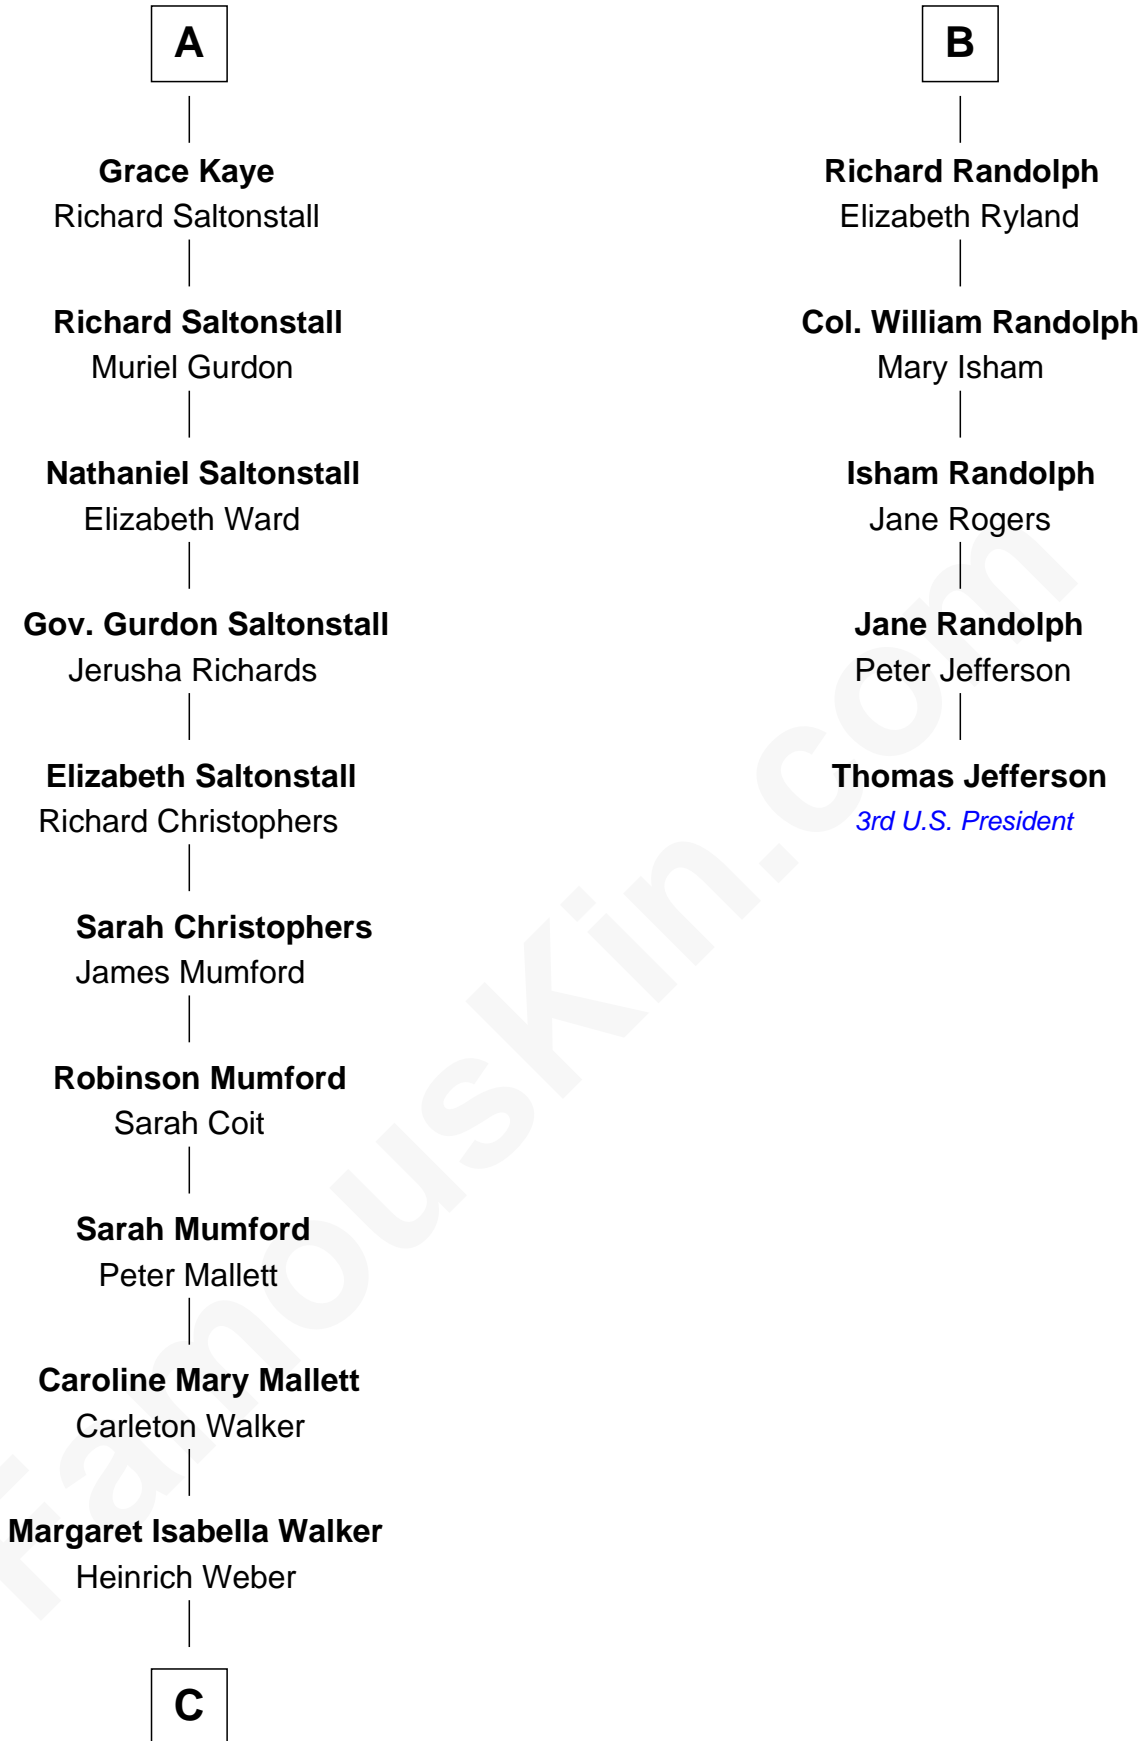

## Relationship Chart of

### Carly Fiorina

CEO of Hewlett-Packard

11th cousin 9 times removed of

### Thomas Jefferson

3rd U.S. President and Signer of the Declaration of Independence

**Sir Ralph Neville**

Joan Beaufort

FamousKin.com