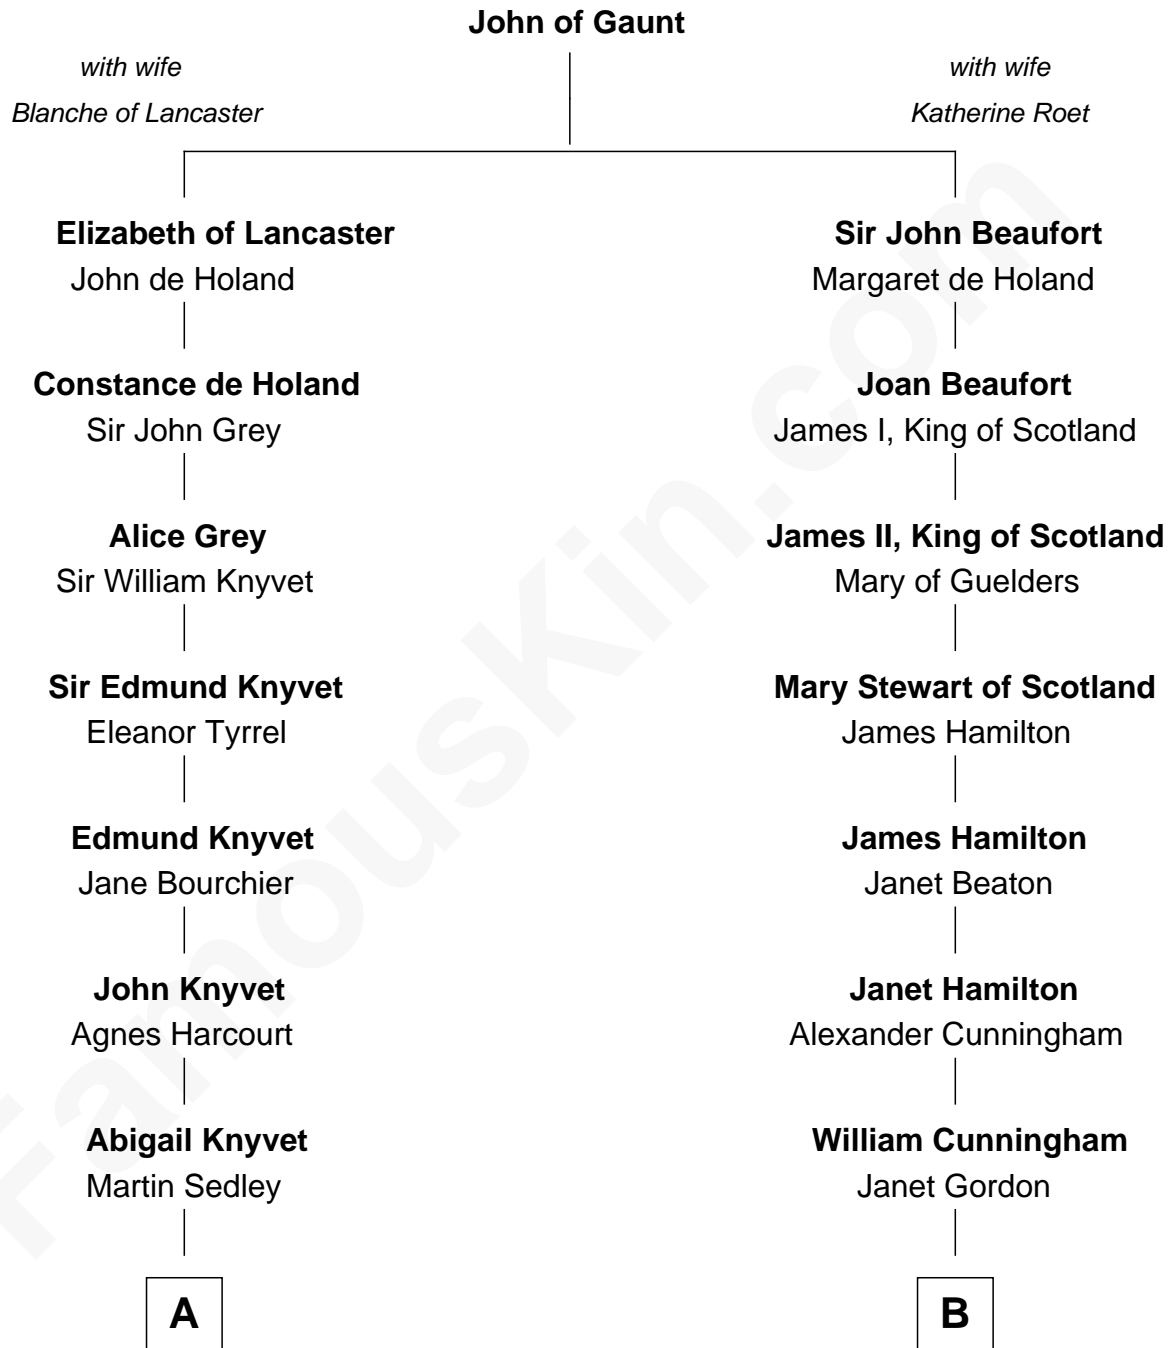

FamousKin.com Relationship Chart of

Carly Fiorina

CEO of Hewlett-Packard

14th cousin 6 times removed of

Alexander Hamilton

1st U.S. Secretary of the Treasury

C

John Walker Weber

Maude Graves

Cara Carleton Weber

Harold Marvin Sneed

Joseph Tyree Sneed

Madelon Montross Juergens

Carly Fiorina

CEO of Hewlett-Packard

FamousKin.com