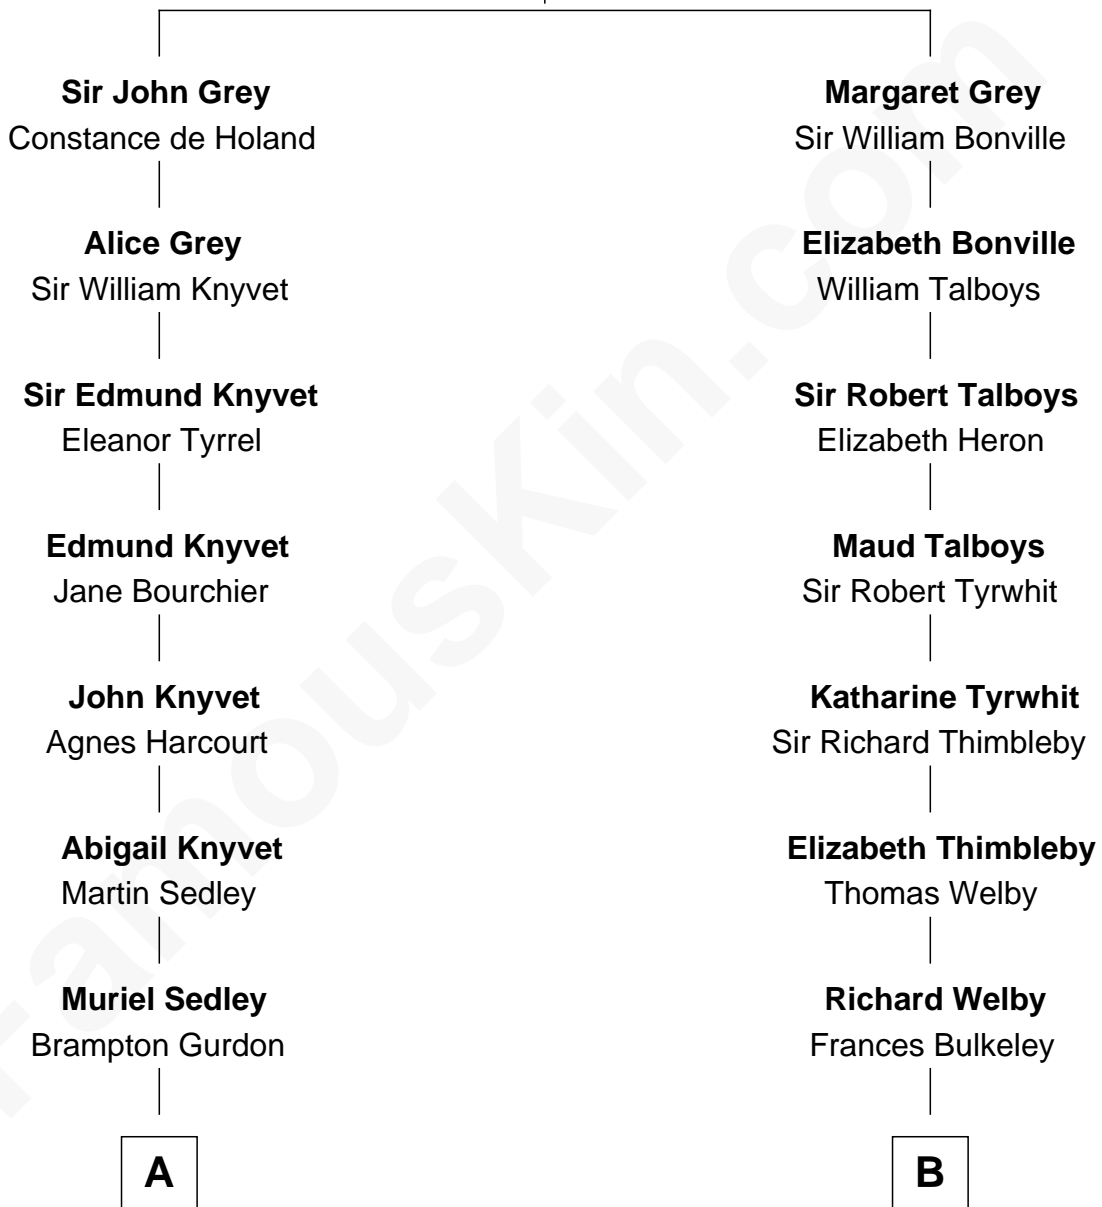

FamousKin.com Relationship Chart of

Carly Fiorina

CEO of Hewlett-Packard

14th cousin 5 times removed of

William Rufus Day

36th U.S. Secretary of State

Sir Reynold Grey

Margaret de Ros

C

—
Cara Carleton Weber

Harold Marvin Sneed

—
Joseph Tyree Sneed

Madelon Montross Juergens

—
Carly Fiorina

CEO of Hewlett-Packard

FamousKin.com