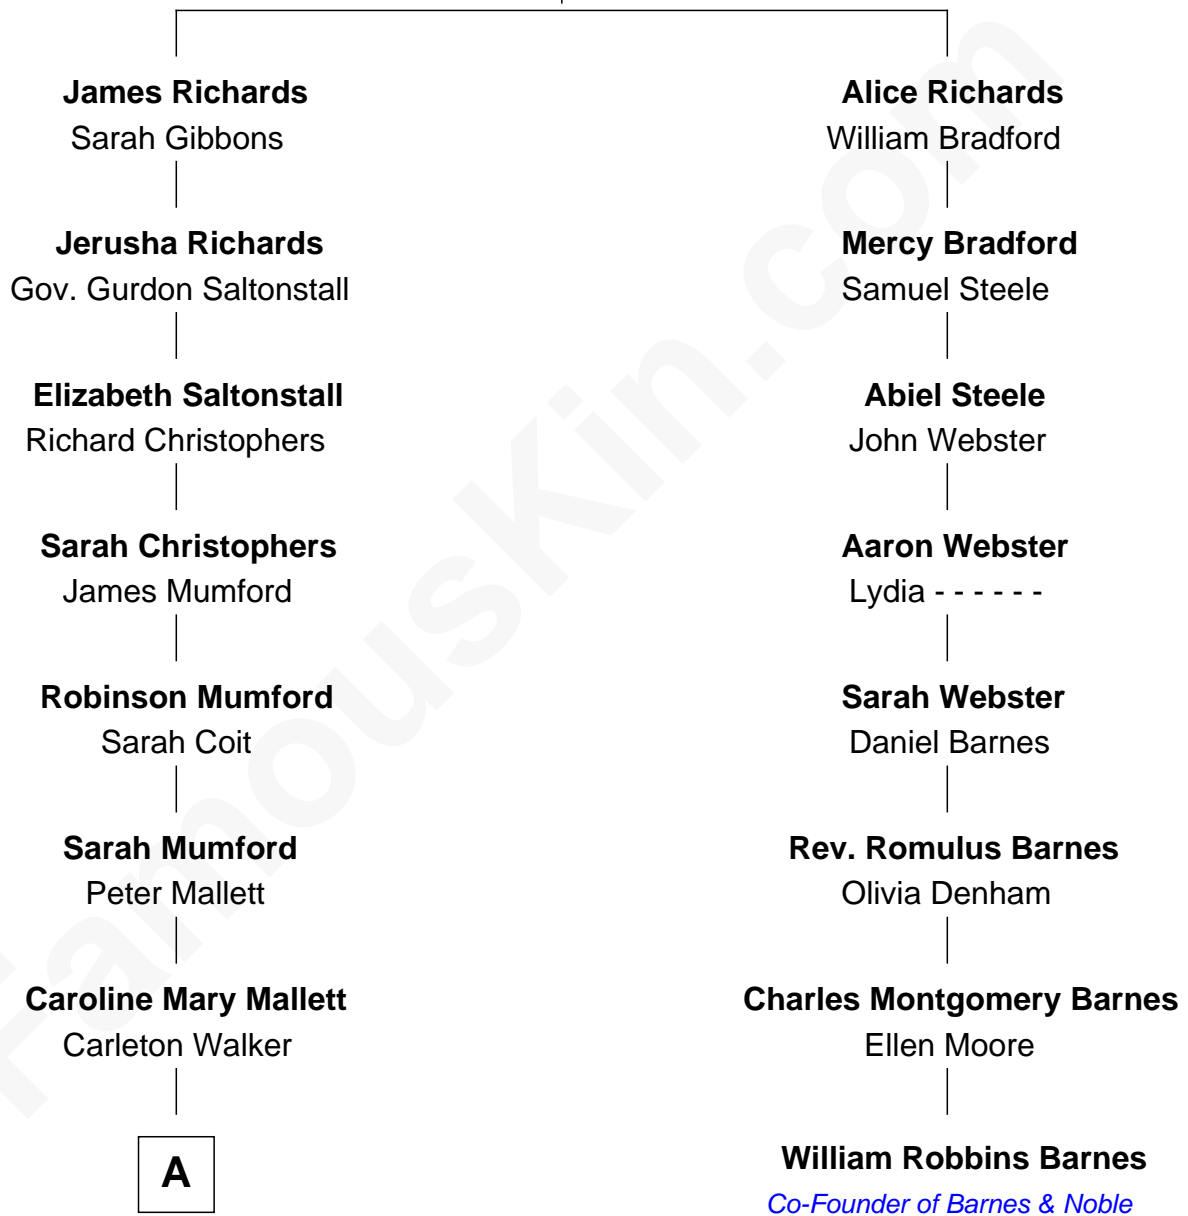

FamousKin.com

Relationship Chart of

Carly Fiorina

CEO of Hewlett-Packard

7th cousin 4 times removed of

William Robbins Barnes

Co-Founder of Barnes & Noble

Thomas Richards

Welthian - - - - -

FamousKin.com