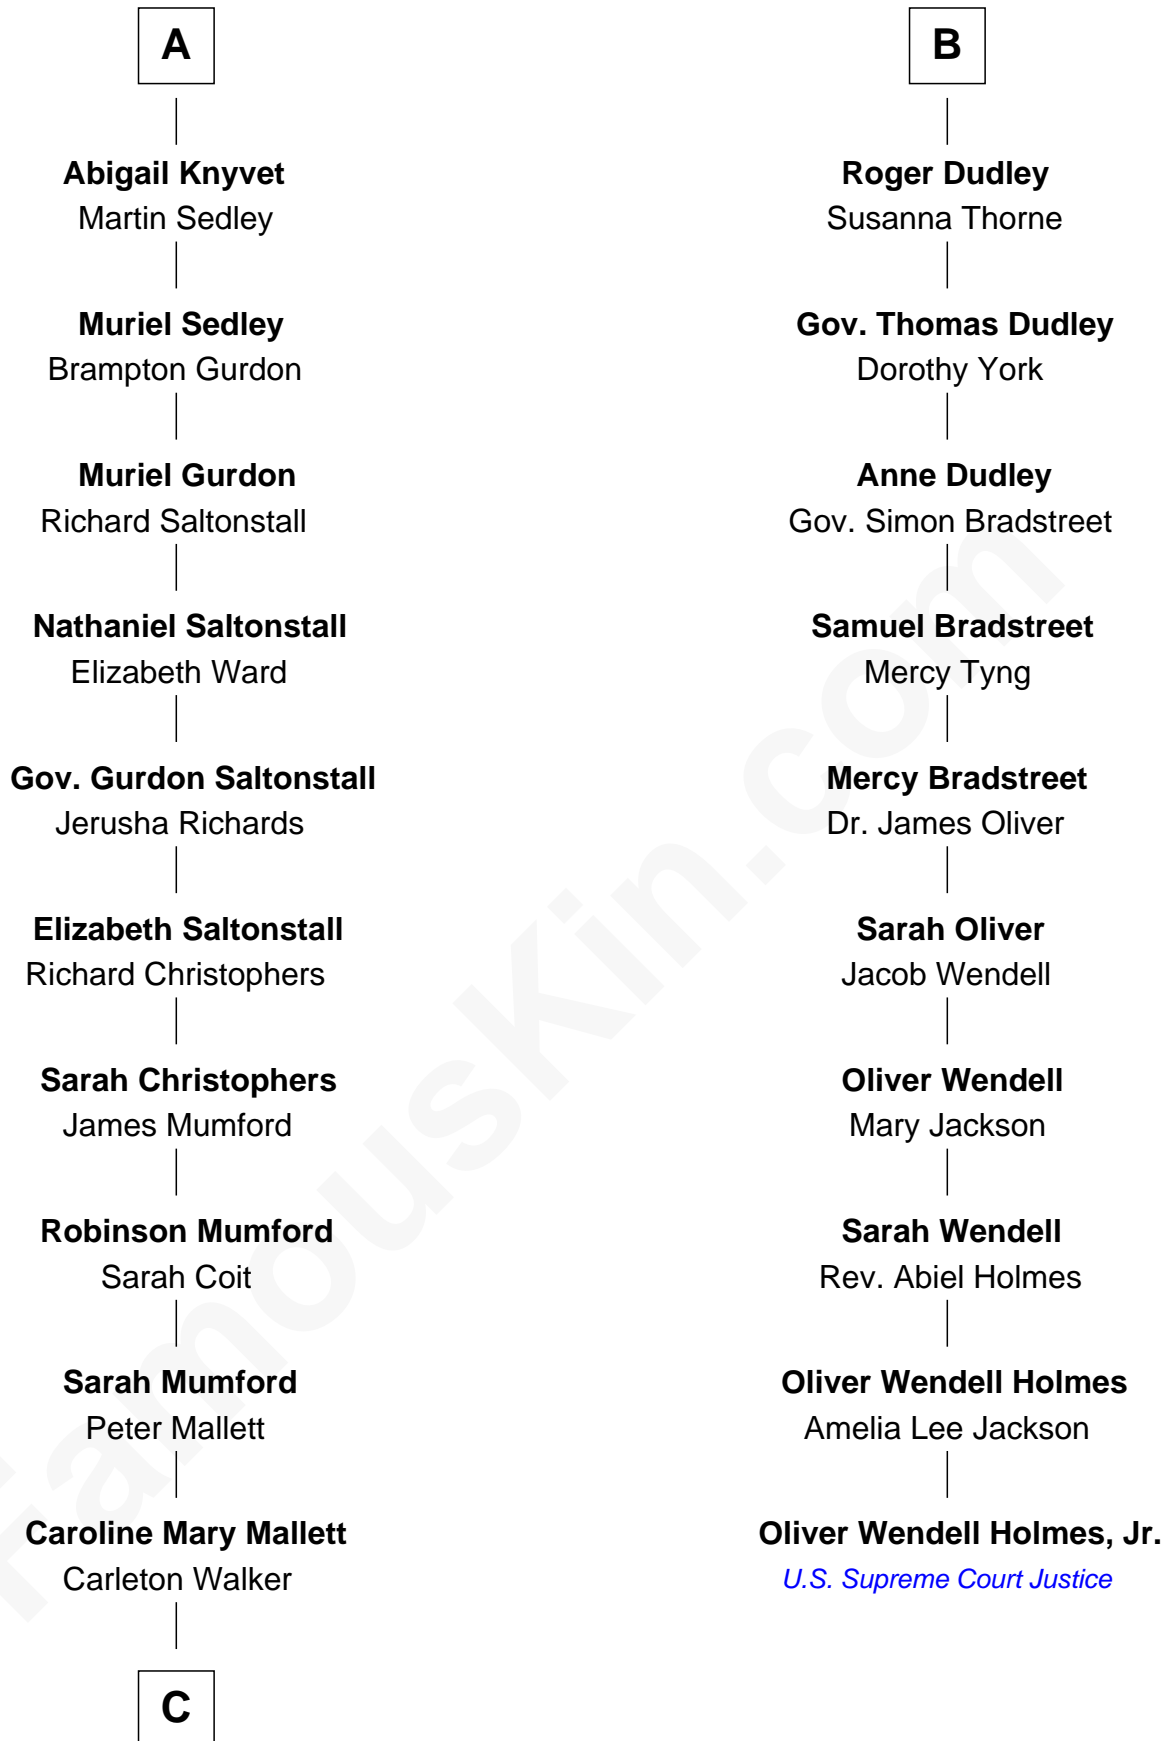

## Relationship Chart of

### Oliver Wendell Holmes, Jr.

U.S. Supreme Court Justice

**Edward III, King of England**

Philippa of Hainault

**C**

—  
**Margaret Isabella Walker**

Heinrich Weber

—  
**John Walker Weber**

Maude Graves

—  
**Cara Carleton Weber**

Harold Marvin Sneed

—  
**Joseph Tyree Sneed**

Madelon Montross Juergens

—  
**Carly Fiorina**

*CEO of Hewlett-Packard*