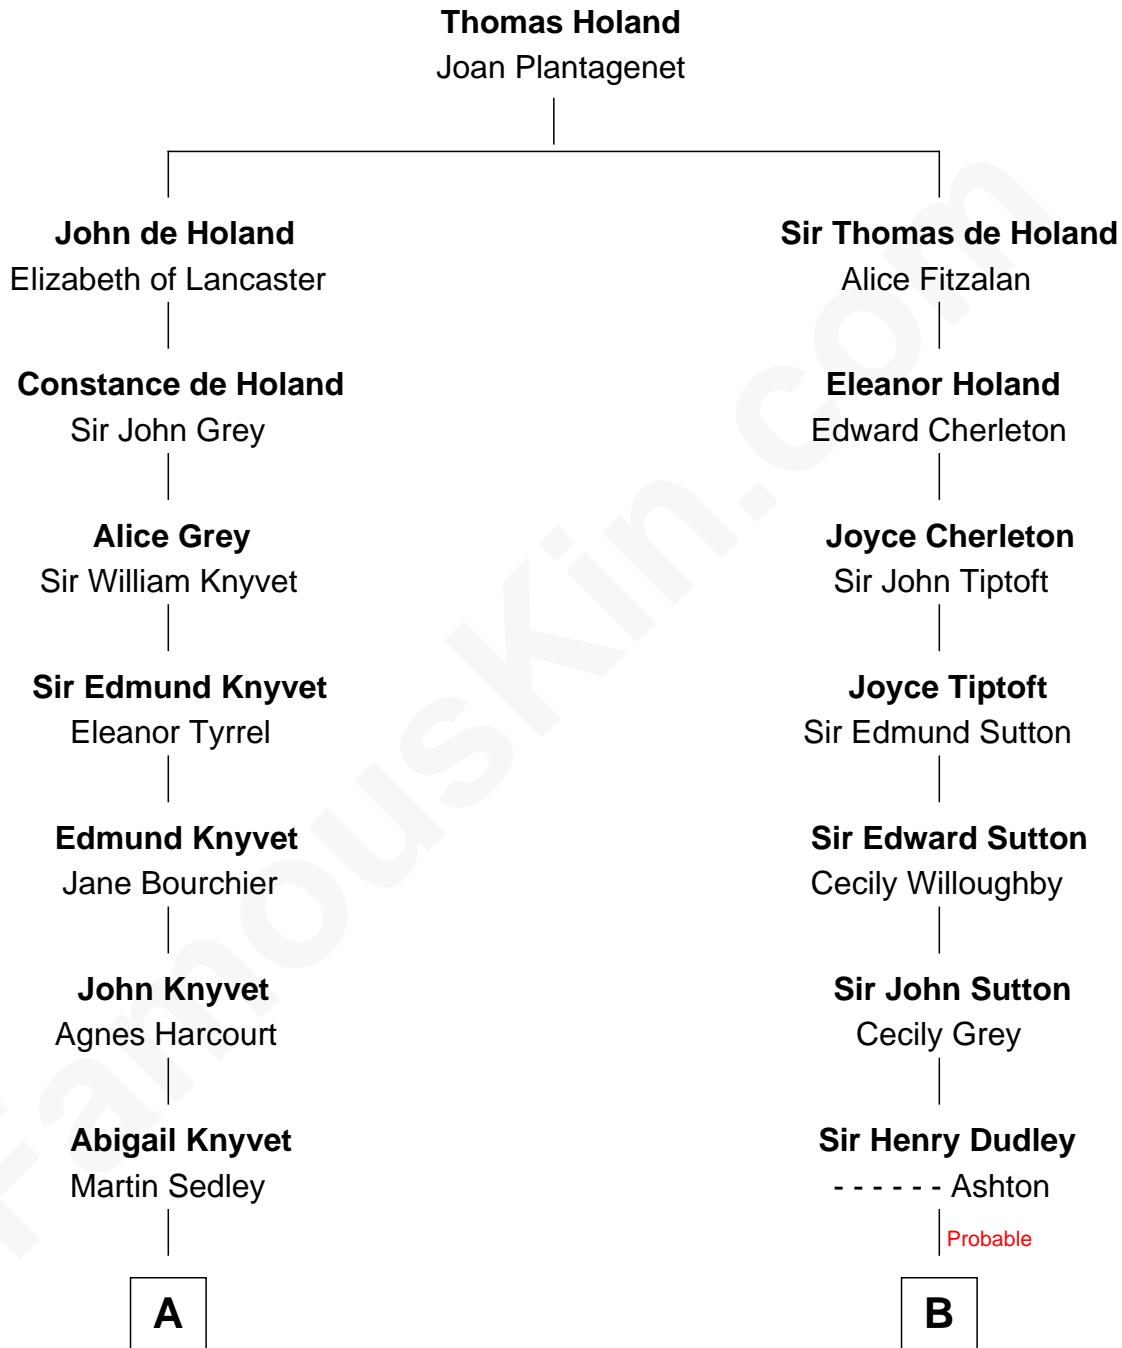

FamousKin.com

Relationship Chart of

Carly Fiorina

CEO of Hewlett-Packard

16th cousin 4 times removed of

Oliver Wendell Holmes, Jr.

U.S. Supreme Court Justice

C