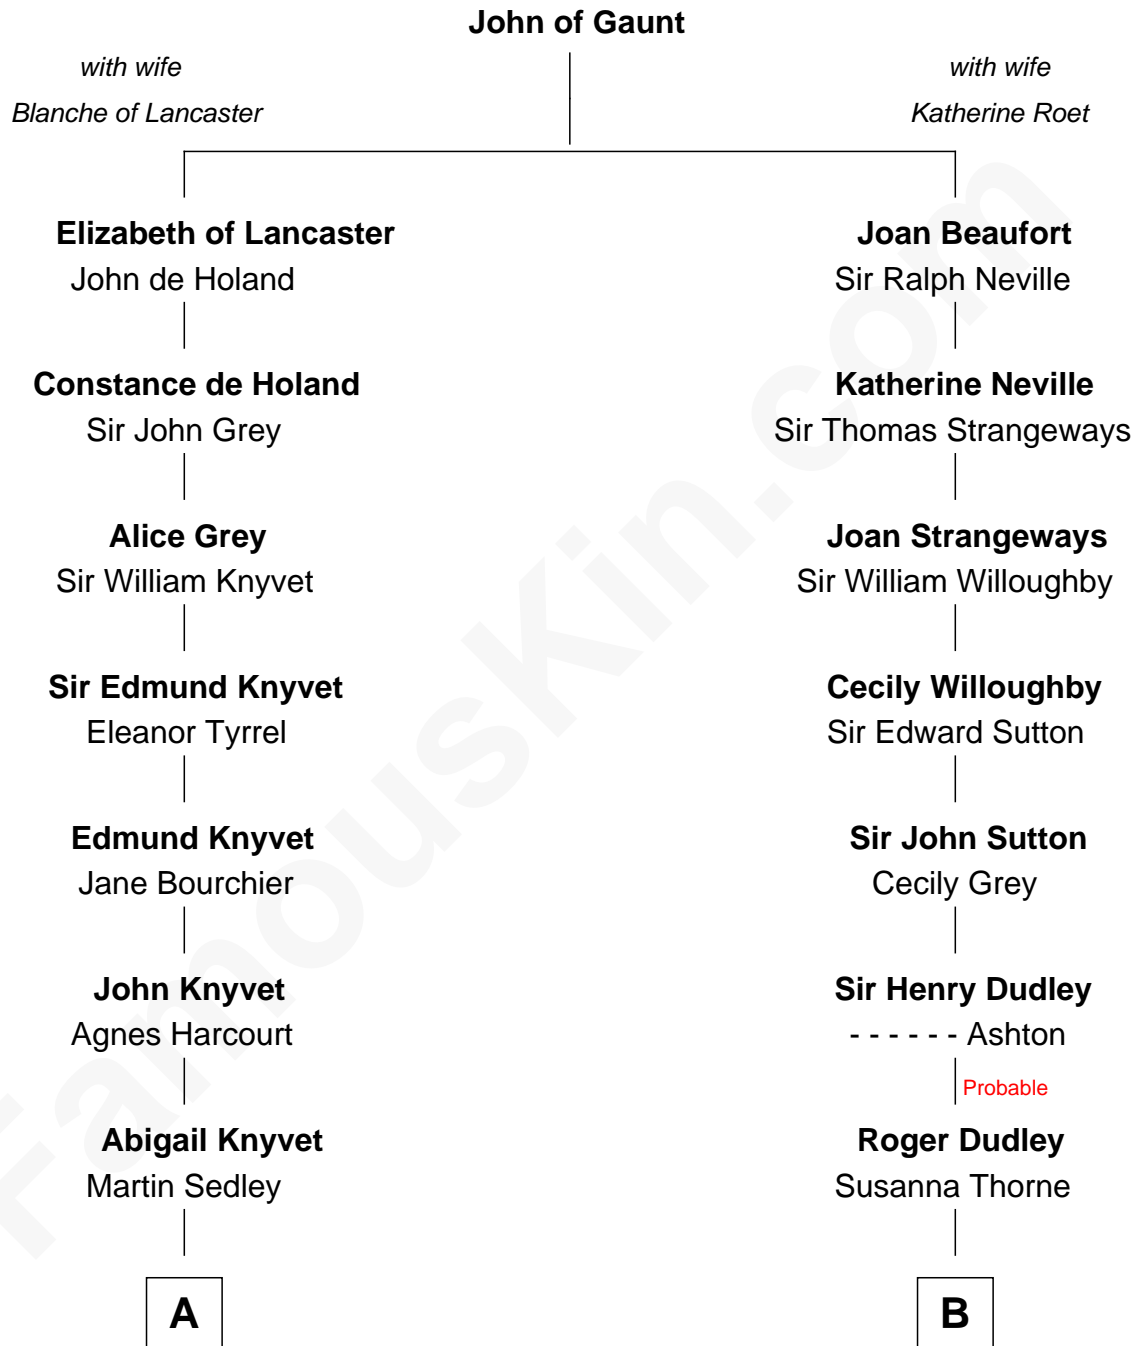

FamousKin.com

Relationship Chart of

Carly Fiorina

CEO of Hewlett-Packard

14th cousin 6 times removed of

Oliver Wendell Holmes, Sr.

American "Fireside" Poet

FamousKin.com