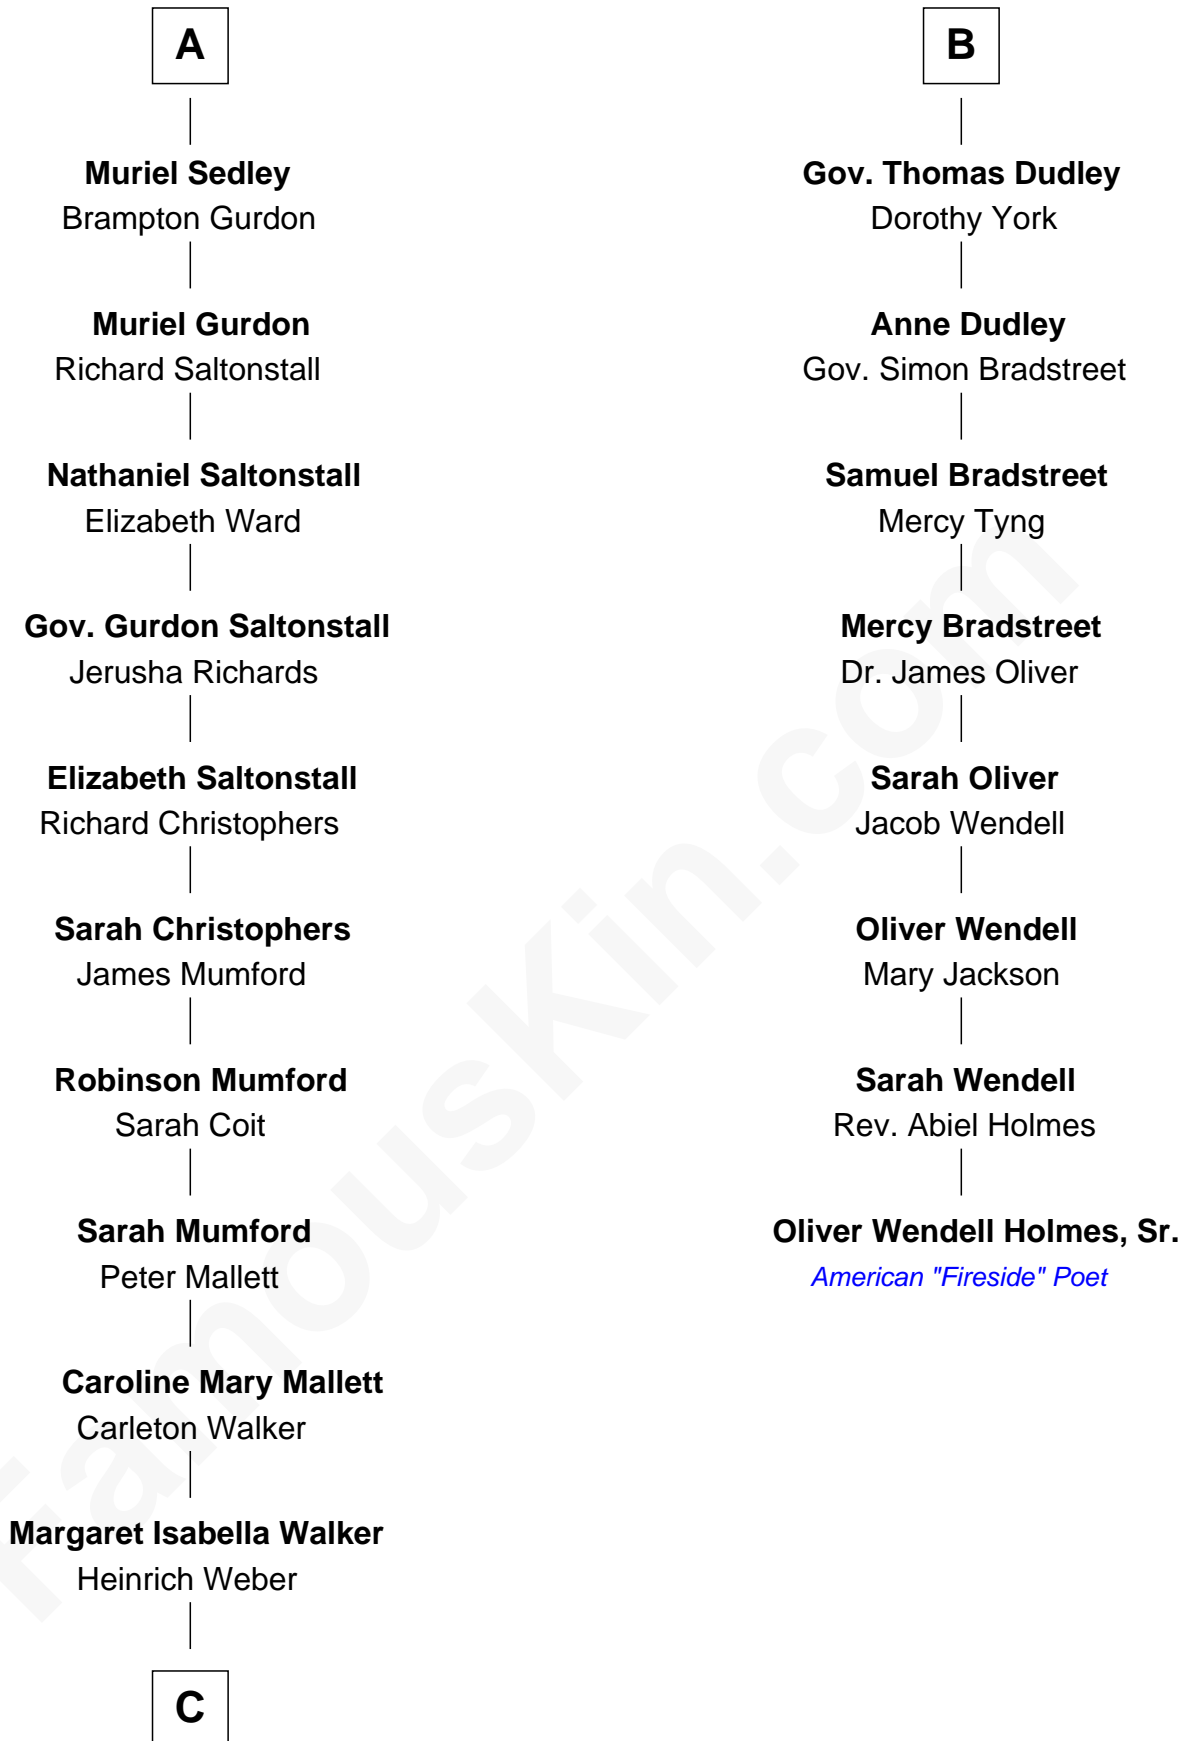

FamousKin.com

Relationship Chart of

Carly Fiorina

CEO of Hewlett-Packard

14th cousin 6 times removed of

Oliver Wendell Holmes, Sr.

American "Fireside" Poet

FamousKin.com