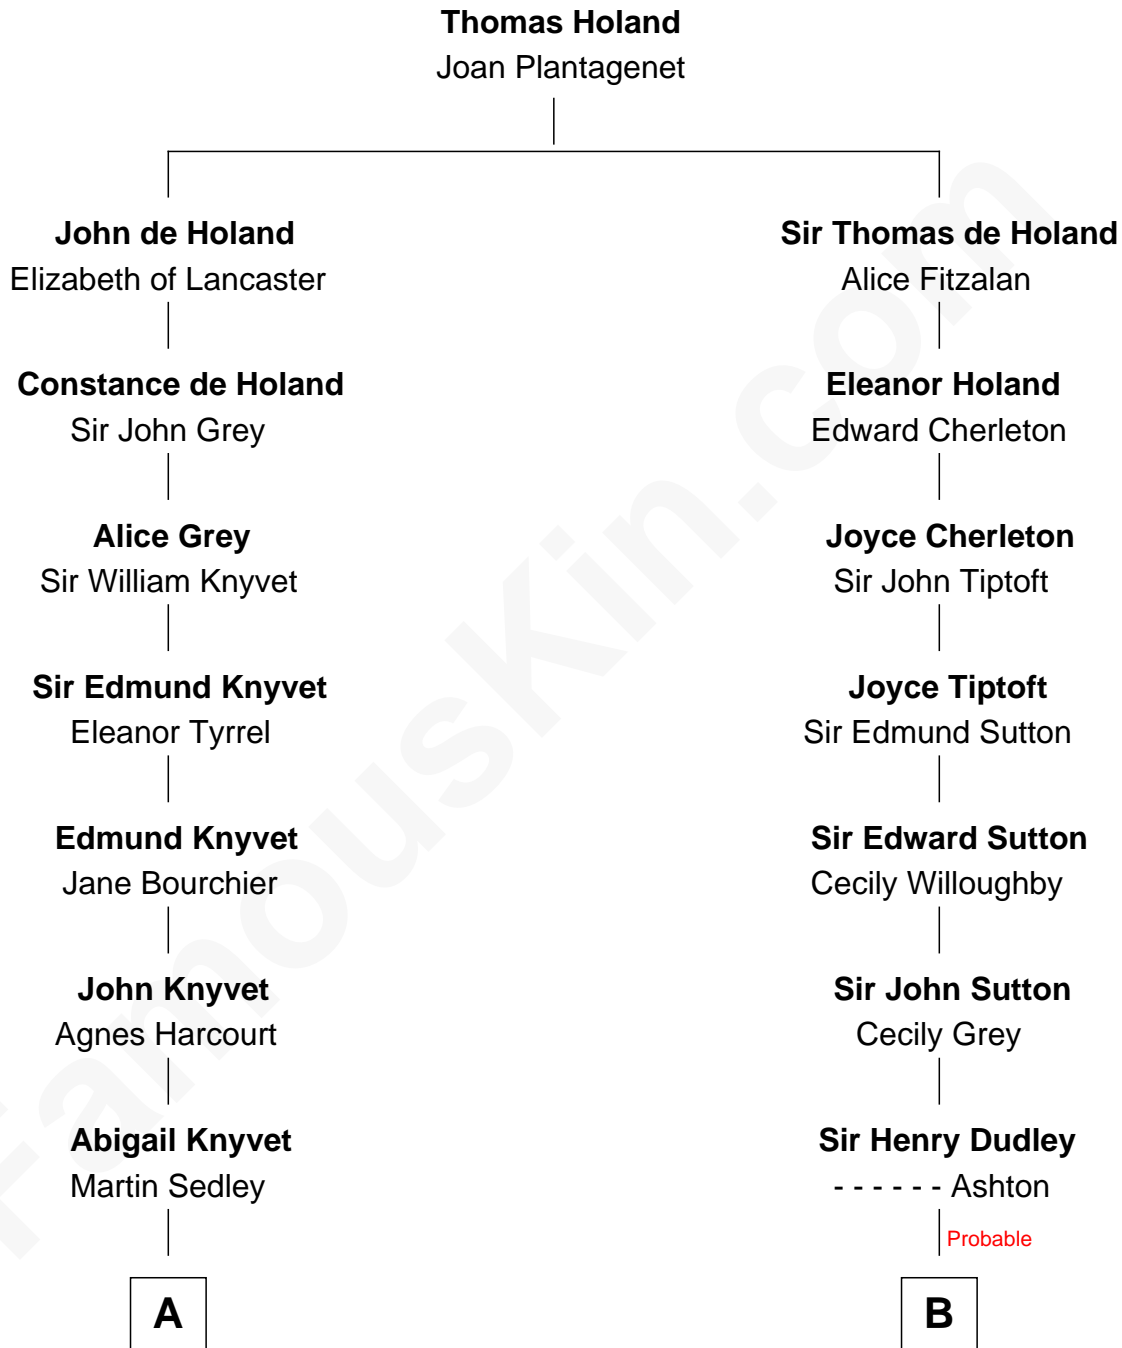

# FamousKin.com Relationship Chart of

**Carly Fiorina**

*CEO of Hewlett-Packard*

15th cousin 5 times removed of

**Oliver Wendell Holmes, Sr.**

*American "Fireside" Poet*

FamousKin.com