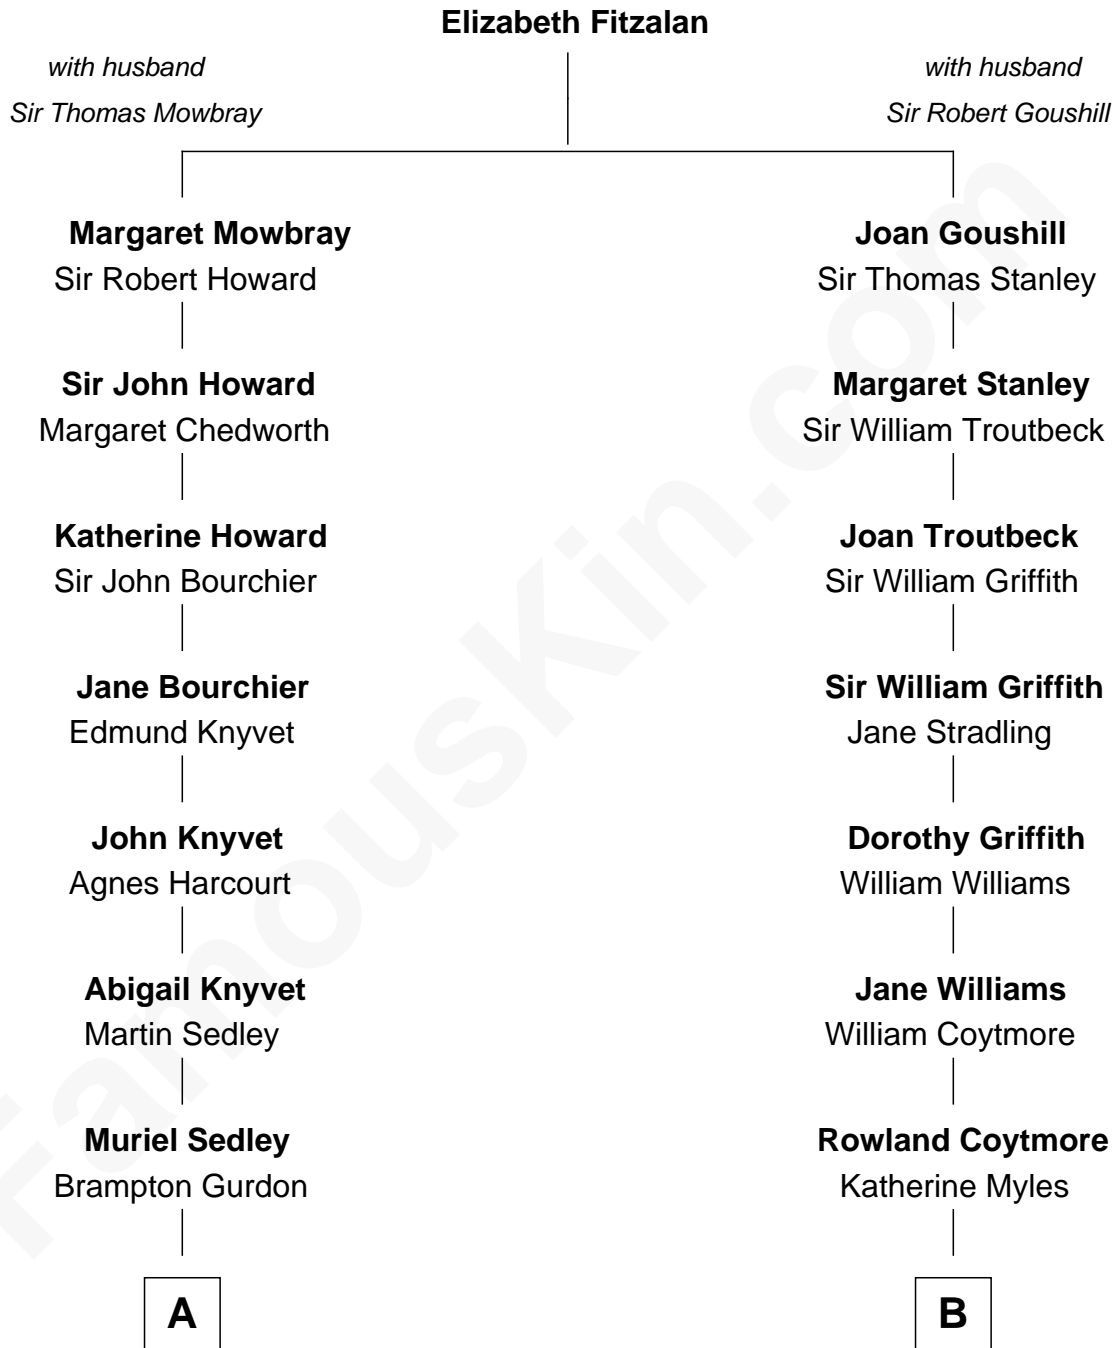

FamousKin.com

Relationship Chart of

Carly Fiorina

CEO of Hewlett-Packard

13th cousin 6 times removed of

Oliver Wendell Holmes, Sr.

American "Fireside" Poet

C