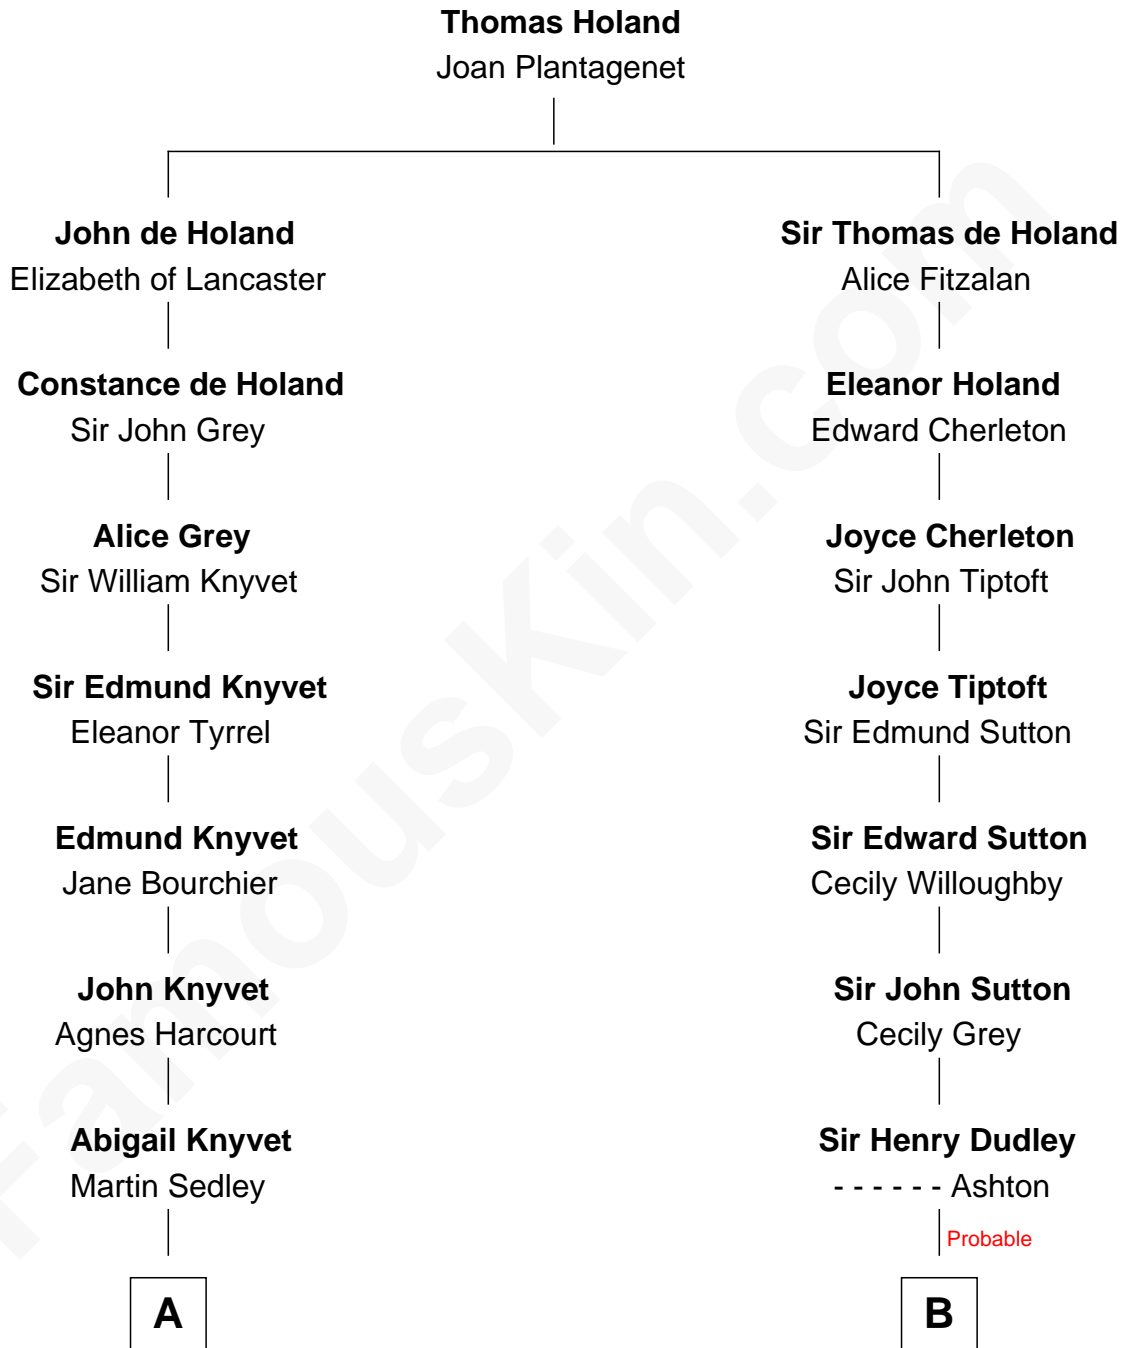

FamousKin.com

Relationship Chart of

Carly Fiorina

CEO of Hewlett-Packard

17th cousin 3 times removed of

Endicott Peabody

62nd Governor of Massachusetts

FamousKin.com