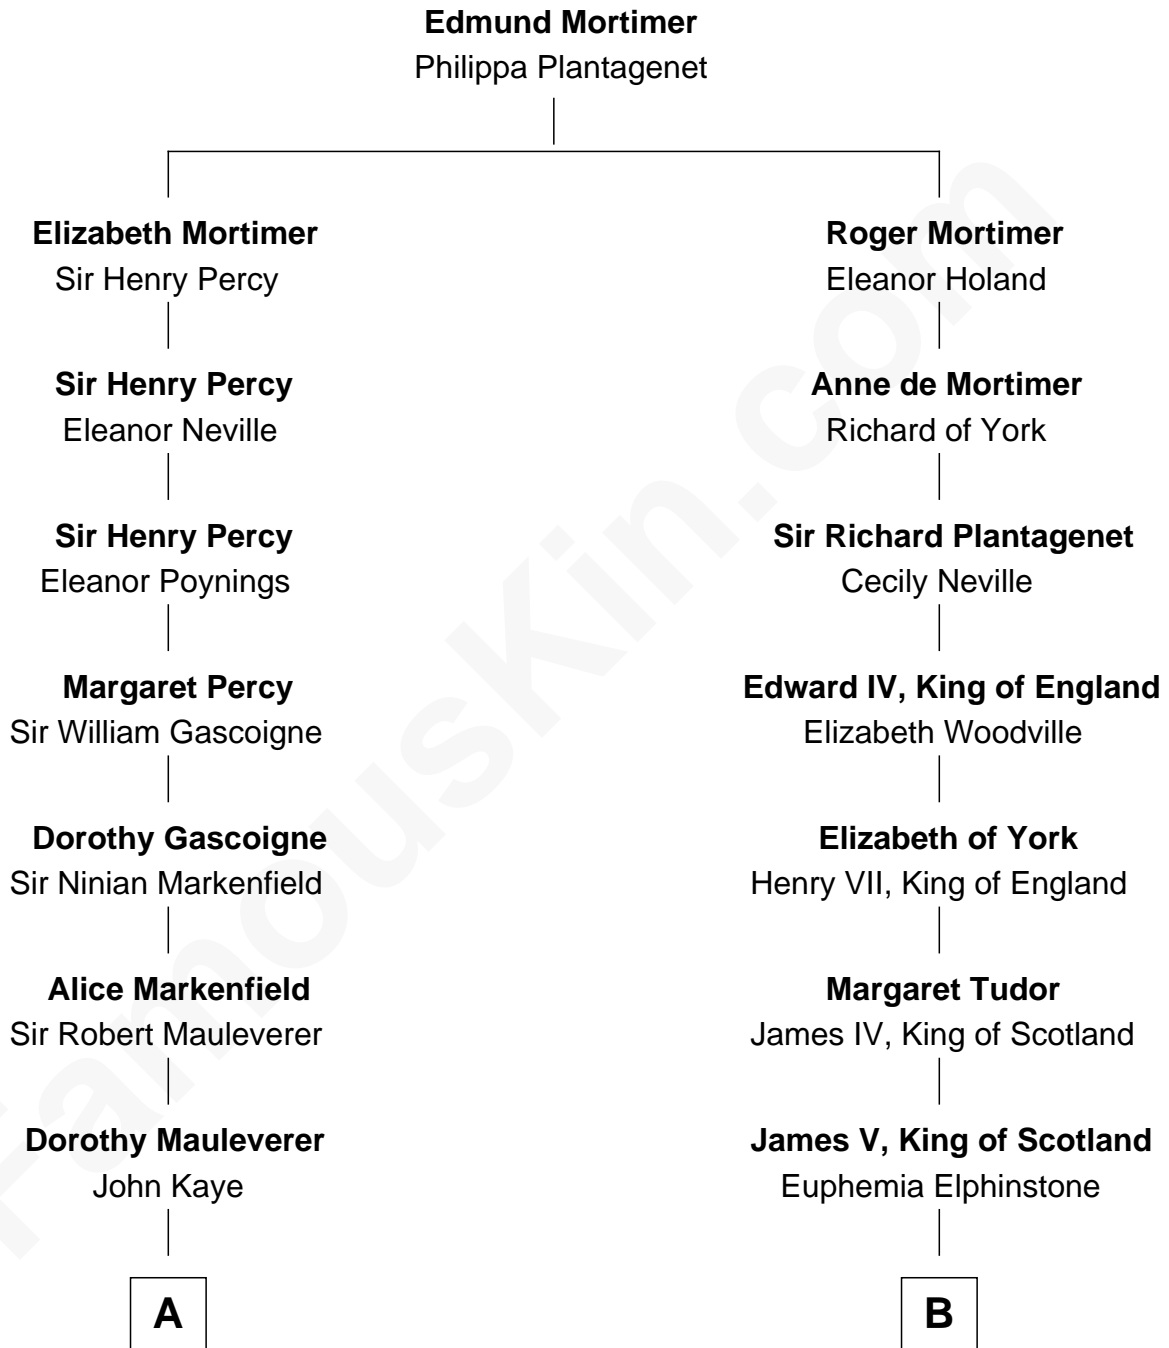

FamousKin.com

Relationship Chart of

Carly Fiorina

CEO of Hewlett-Packard

17th cousin 4 times removed of

James Russell Lowell

American "Fireside" Poet

FamousKin.com