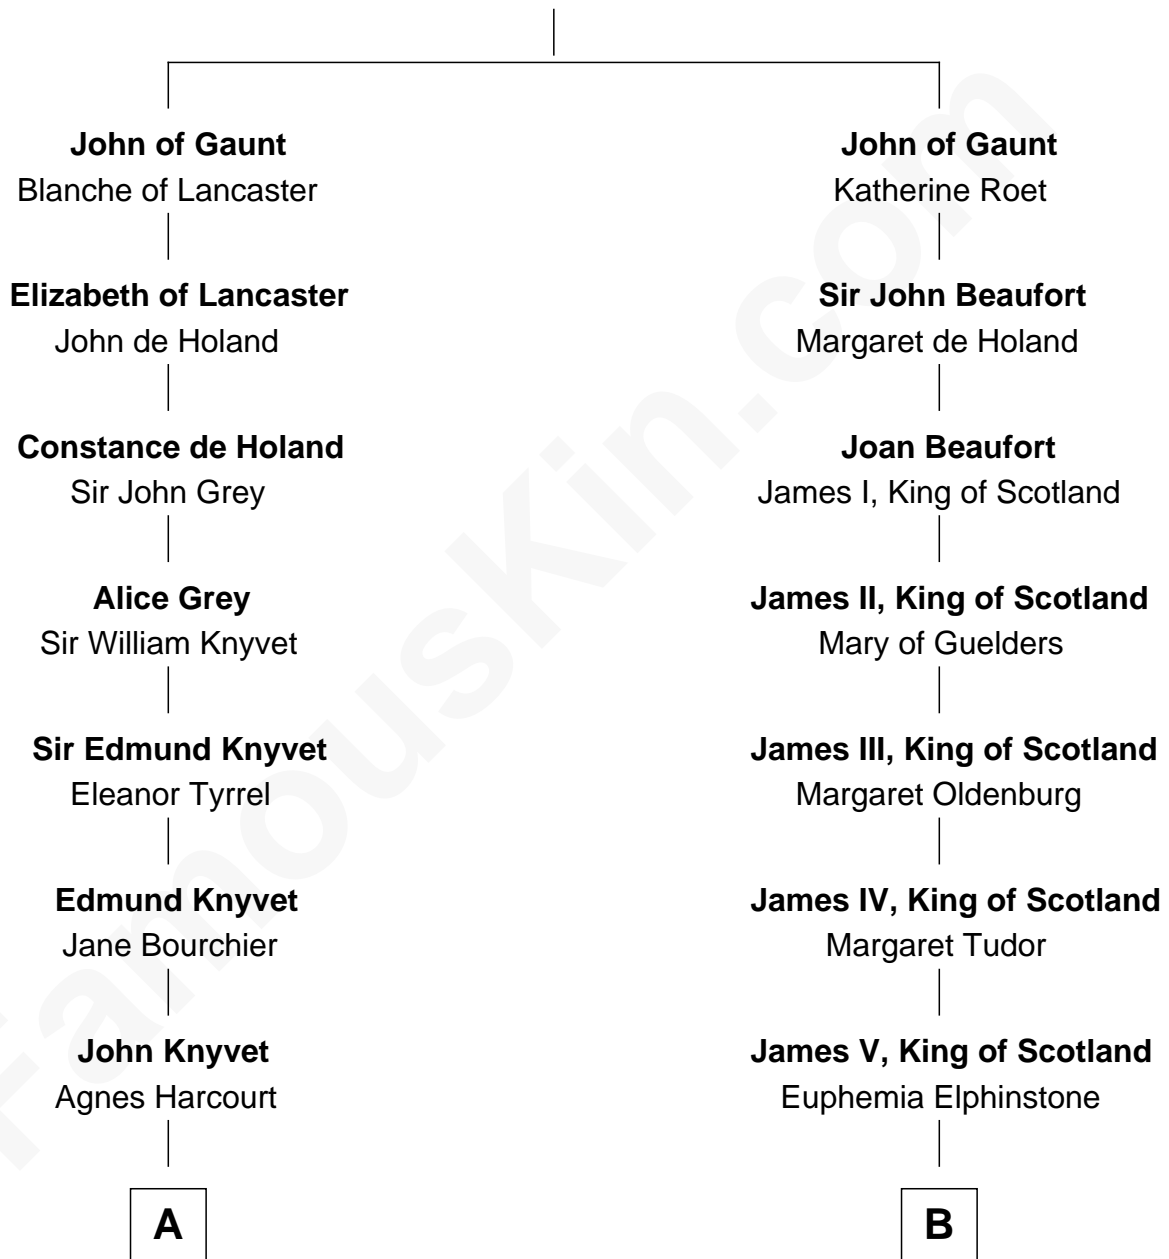

## Relationship Chart of

### Carly Fiorina

CEO of Hewlett-Packard

17th cousin 4 times removed of

### James Russell Lowell

American "Fireside" Poet

**Edward III, King of England**

Philippa of Hainault

FamousKin.com