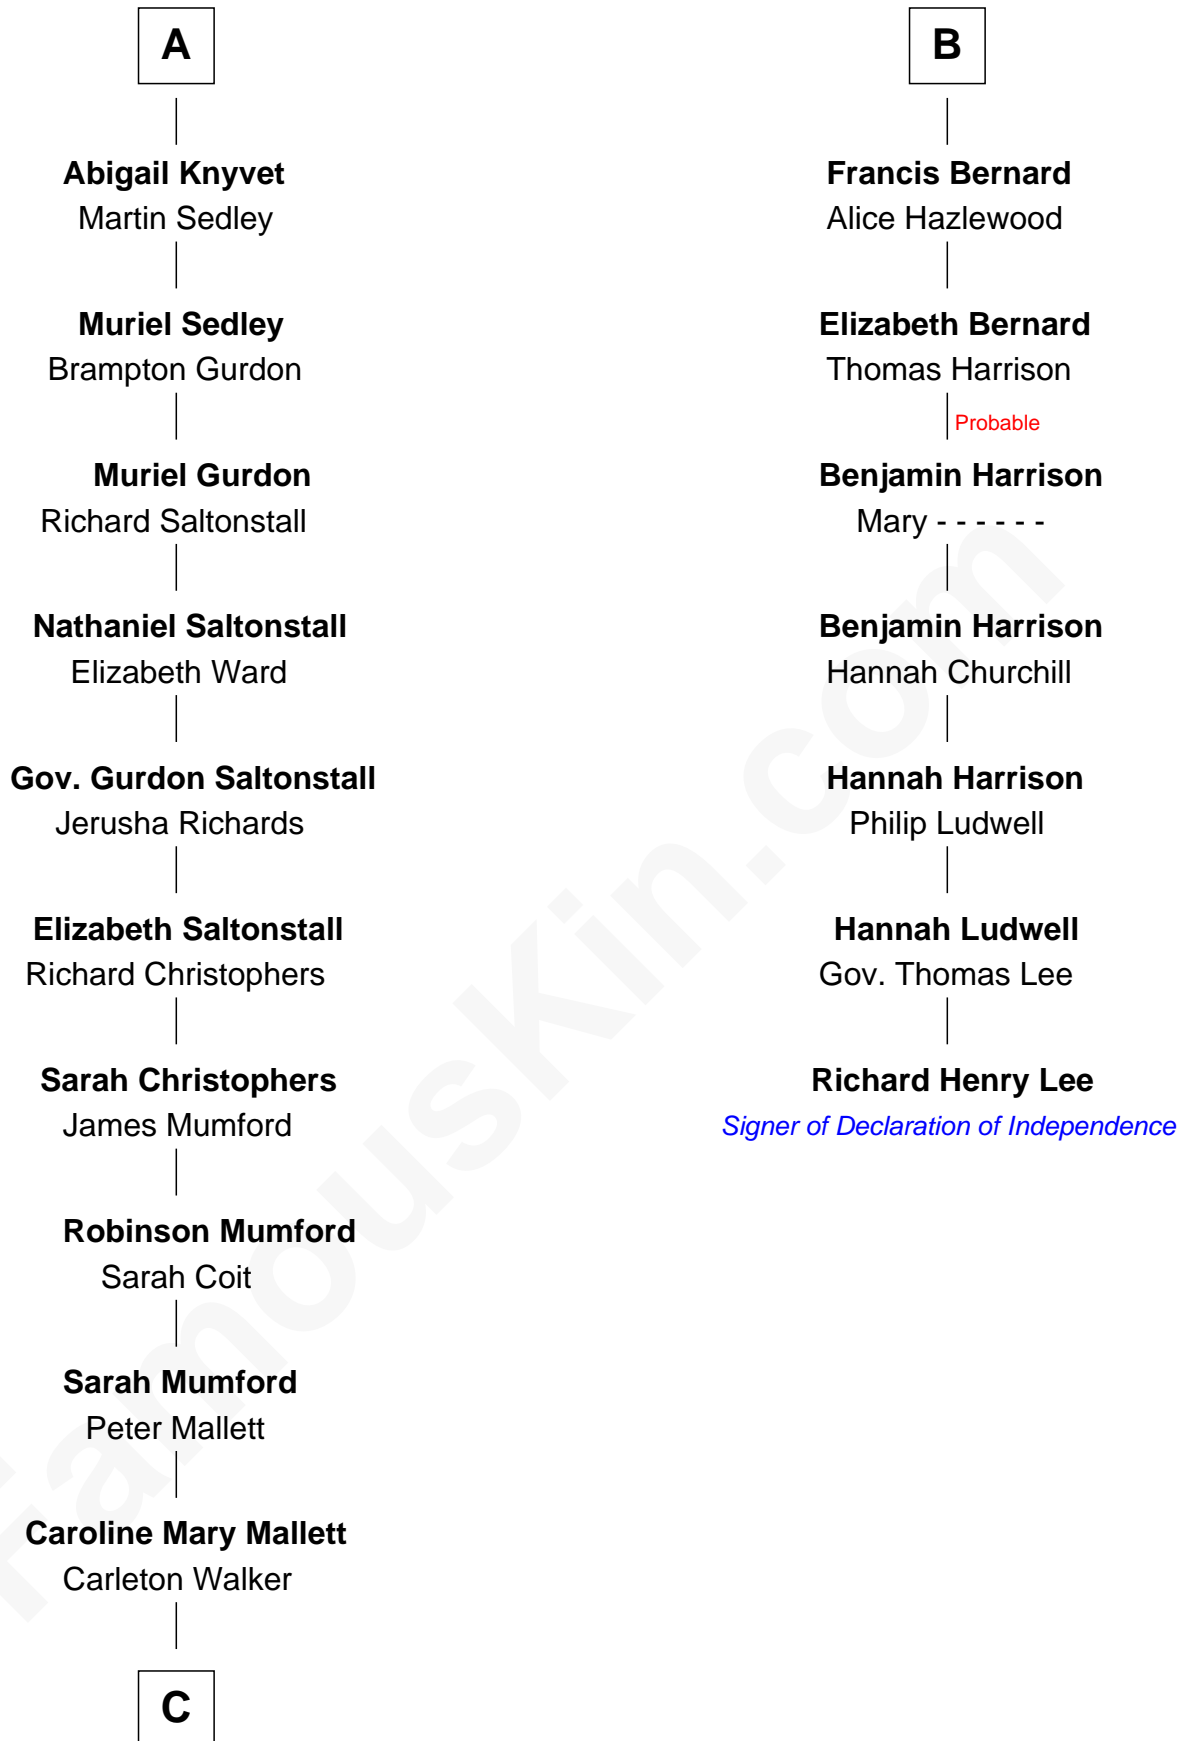

FamousKin.com

Relationship Chart of

Carly Fiorina

CEO of Hewlett-Packard

13th cousin 8 times removed of

Richard Henry Lee

Signer of the Declaration of Independence

FamousKin.com