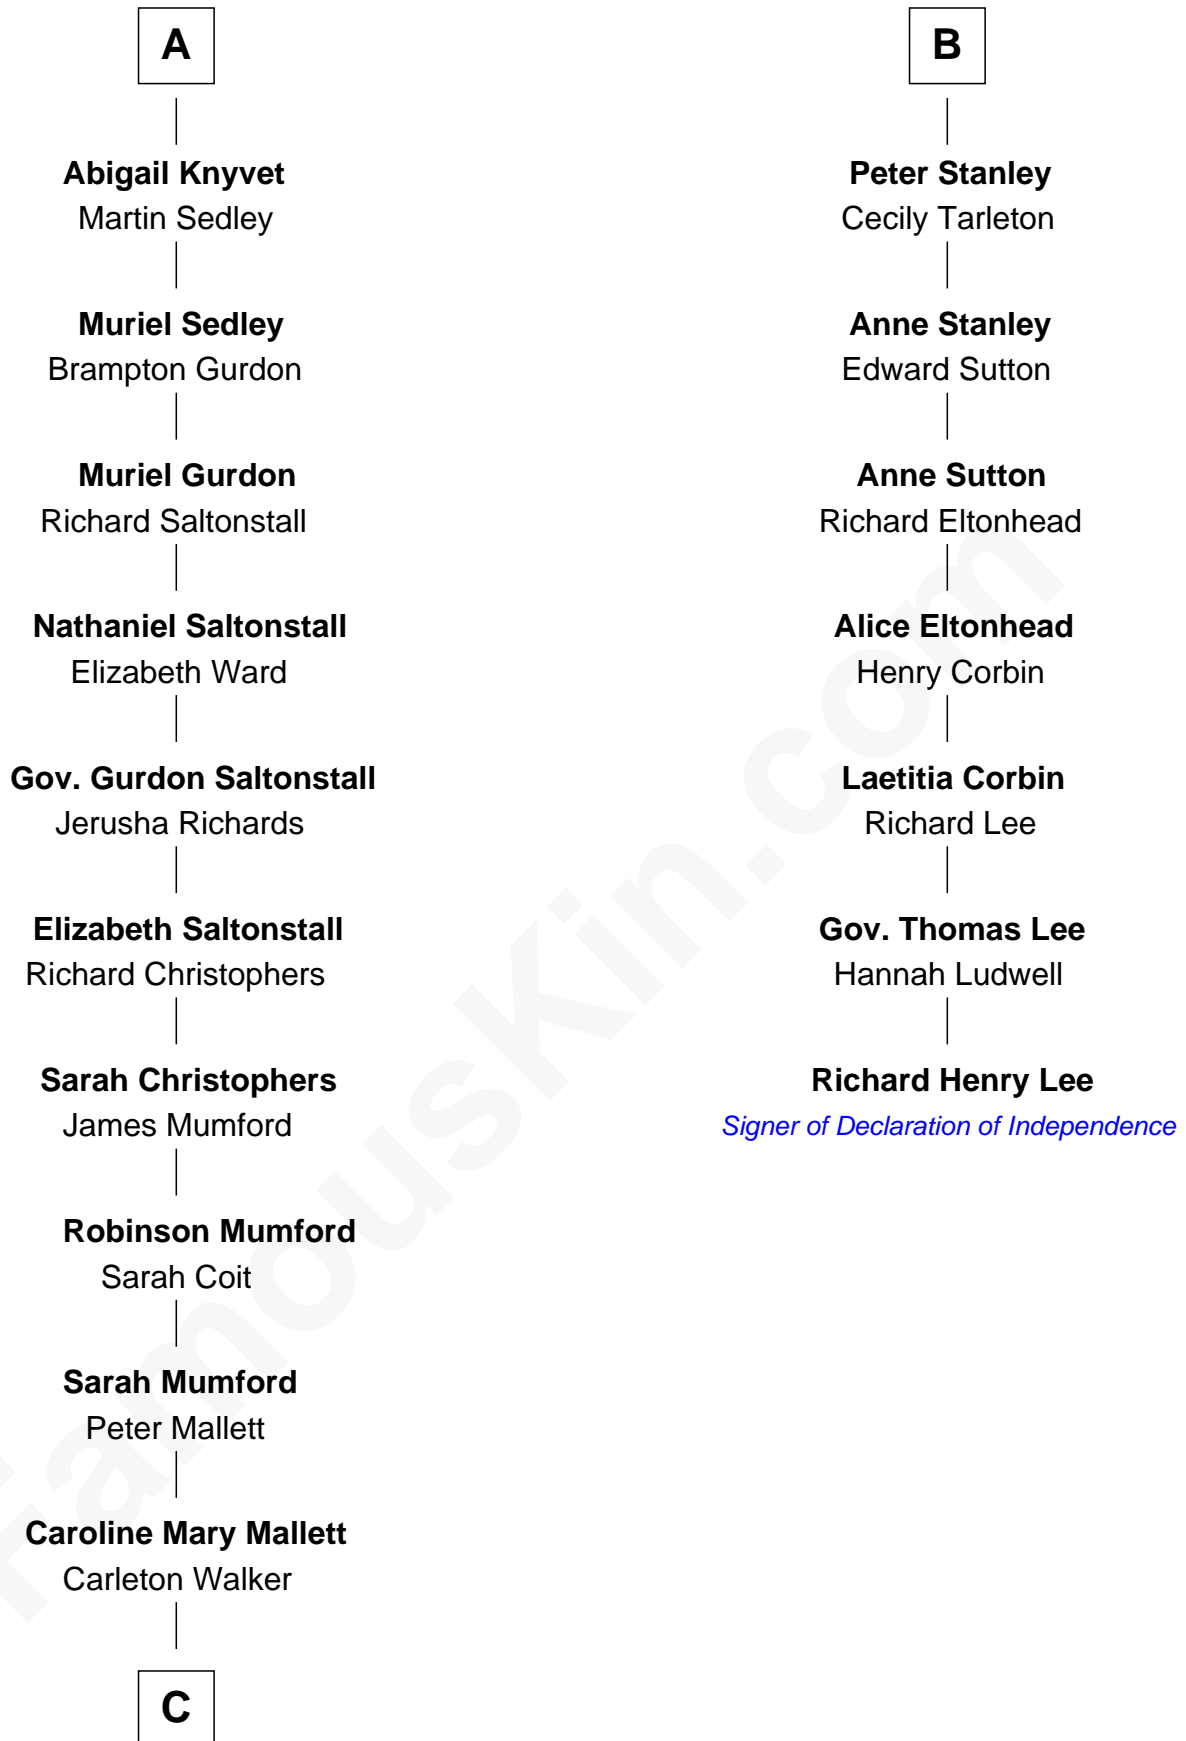

FamousKin.com

Relationship Chart of

Carly Fiorina

CEO of Hewlett-Packard

13th cousin 8 times removed of

Richard Henry Lee

Signer of the Declaration of Independence

FamousKin.com