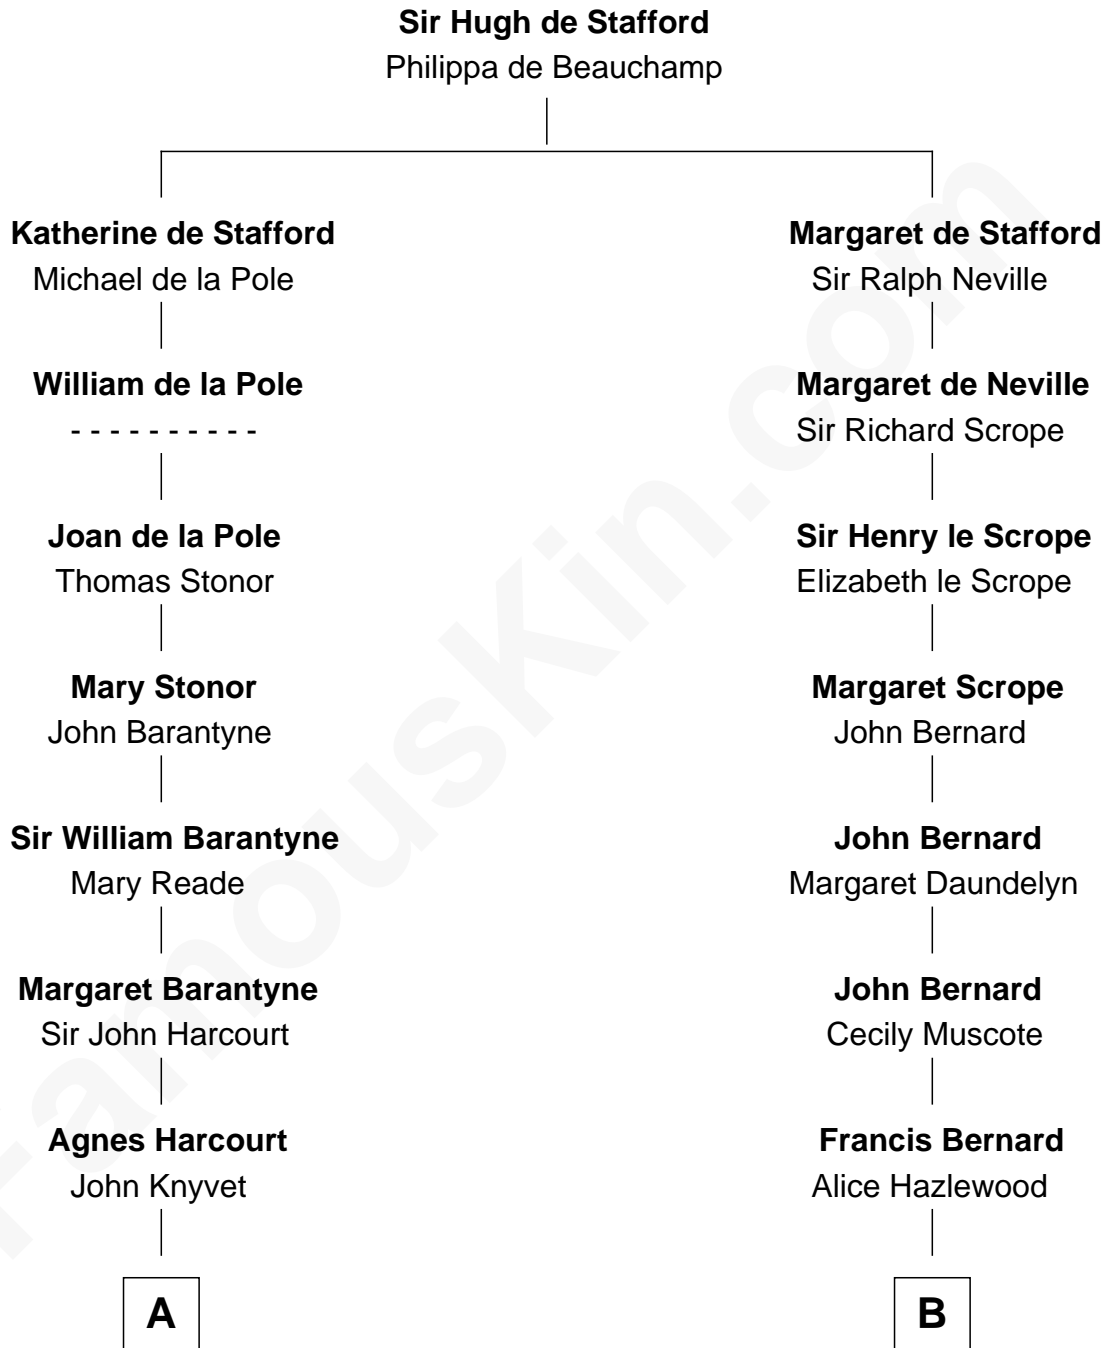

FamousKin.com

Relationship Chart of

Carly Fiorina

CEO of Hewlett-Packard

12th cousin 9 times removed of

Richard Henry Lee

Signer of the Declaration of Independence

FamousKin.com