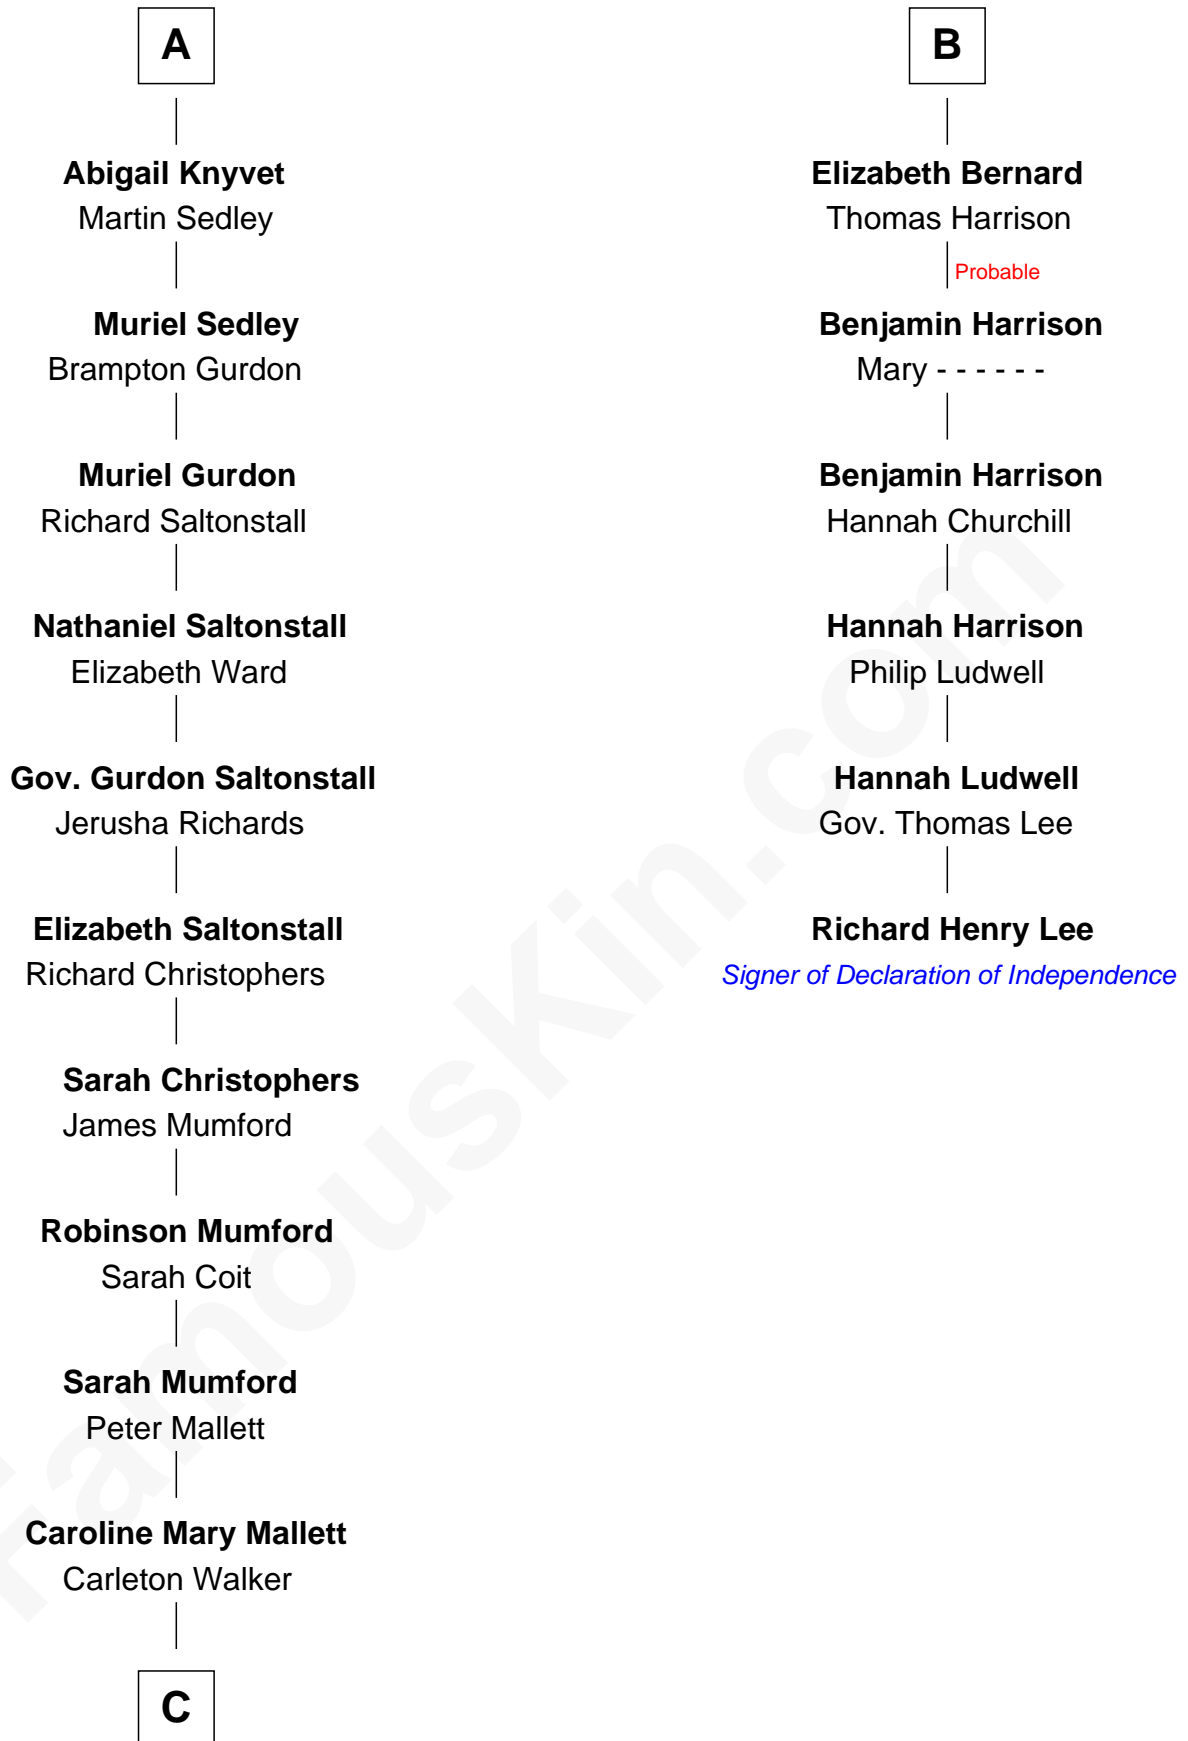

FamousKin.com

Relationship Chart of

Carly Fiorina

CEO of Hewlett-Packard

12th cousin 9 times removed of

Richard Henry Lee

Signer of the Declaration of Independence

FamousKin.com