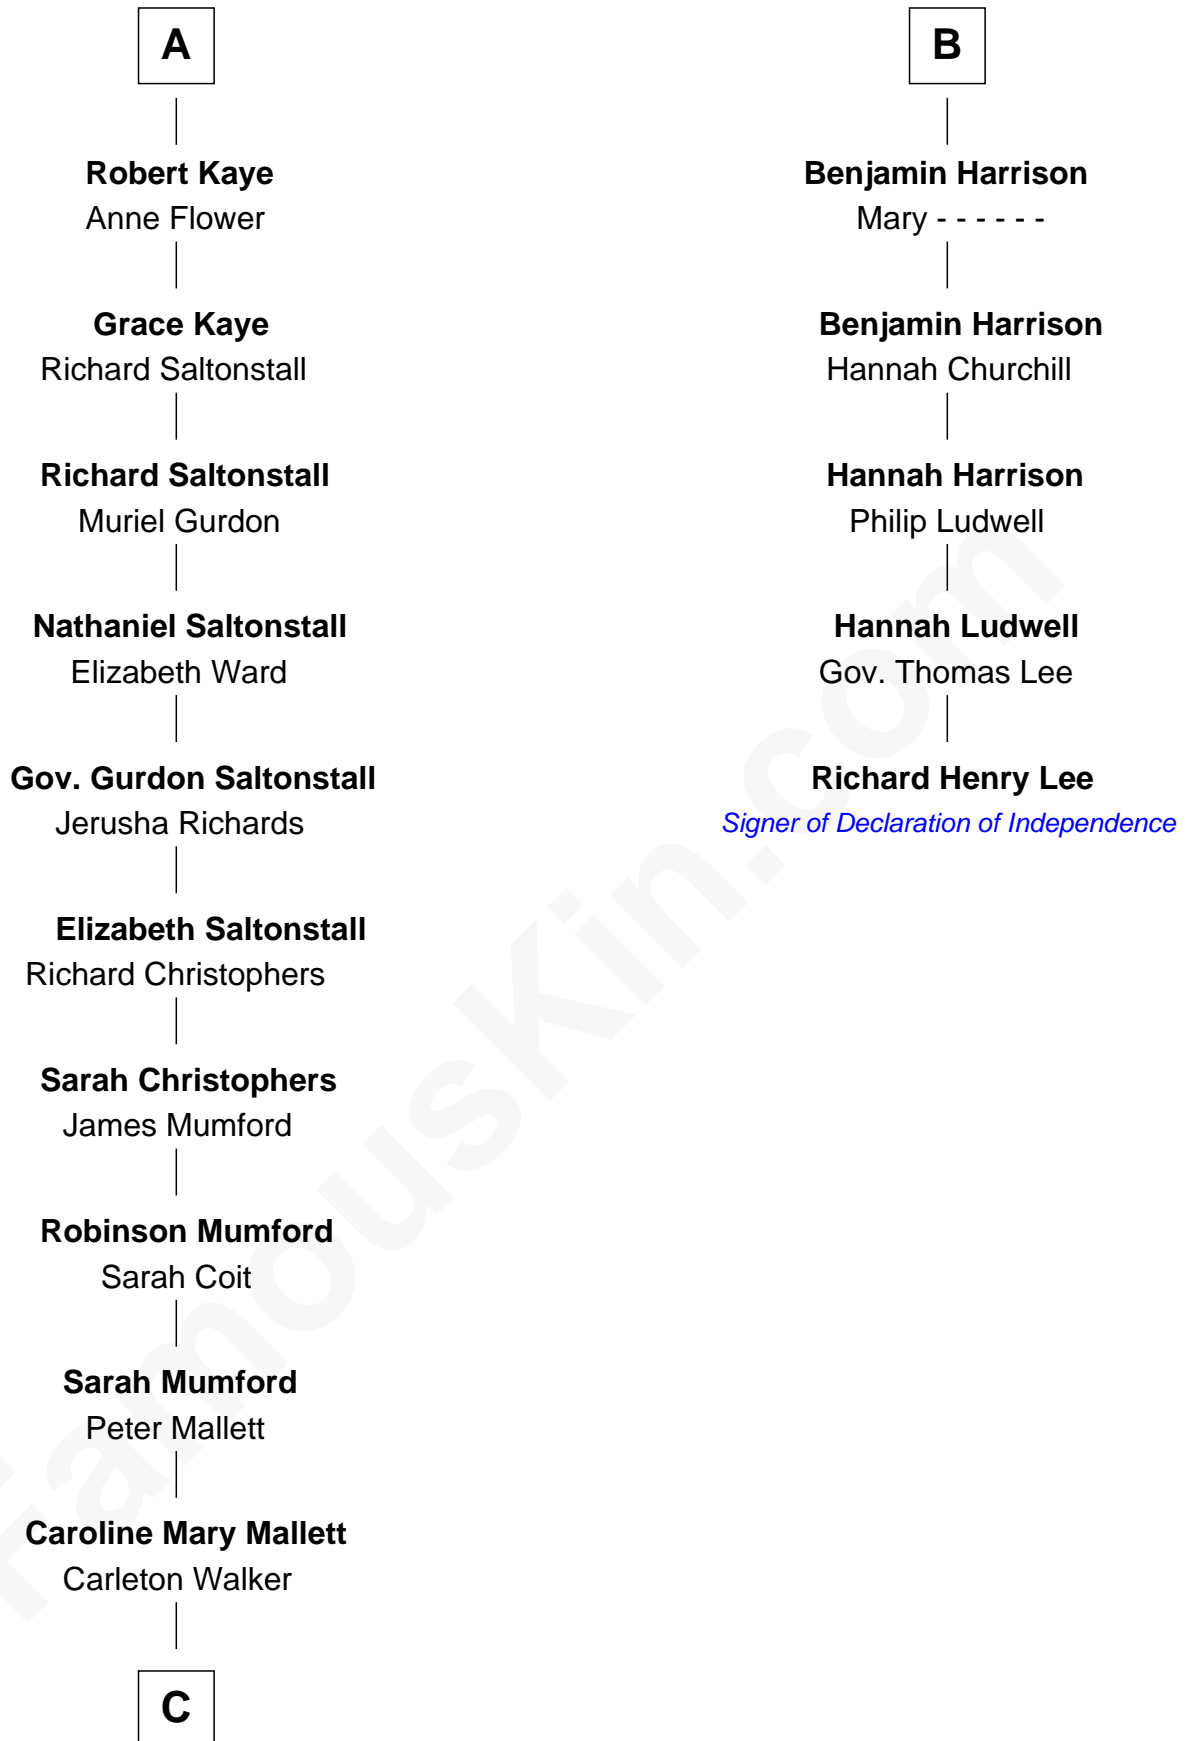

FamousKin.com

Relationship Chart of

Carly Fiorina

CEO of Hewlett-Packard

11th cousin 10 times removed of

Richard Henry Lee

Signer of the Declaration of Independence

FamousKin.com