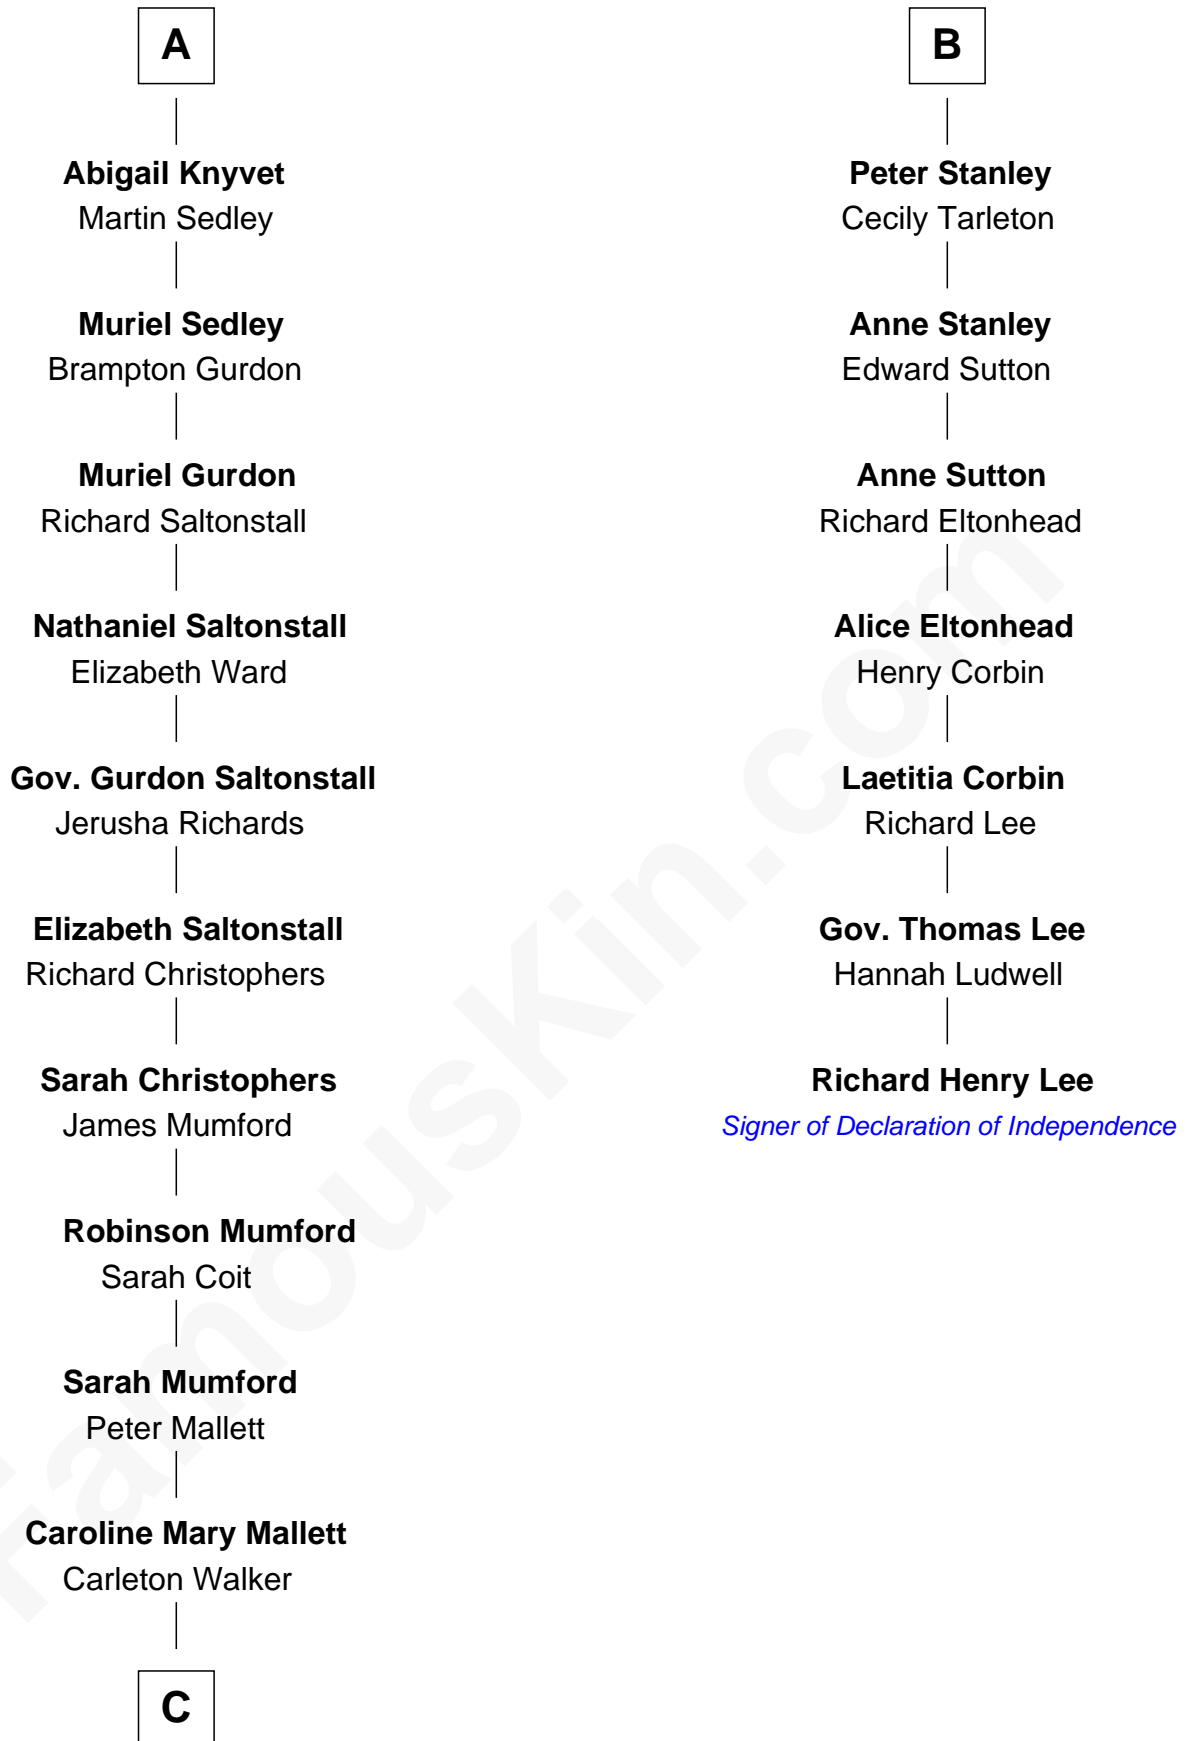

FamousKin.com Relationship Chart of

Carly Fiorina

CEO of Hewlett-Packard

13th cousin 8 times removed of

Richard Henry Lee

Signer of the Declaration of Independence

Sir Robert de Holland

Maude la Zouche

FamousKin.com