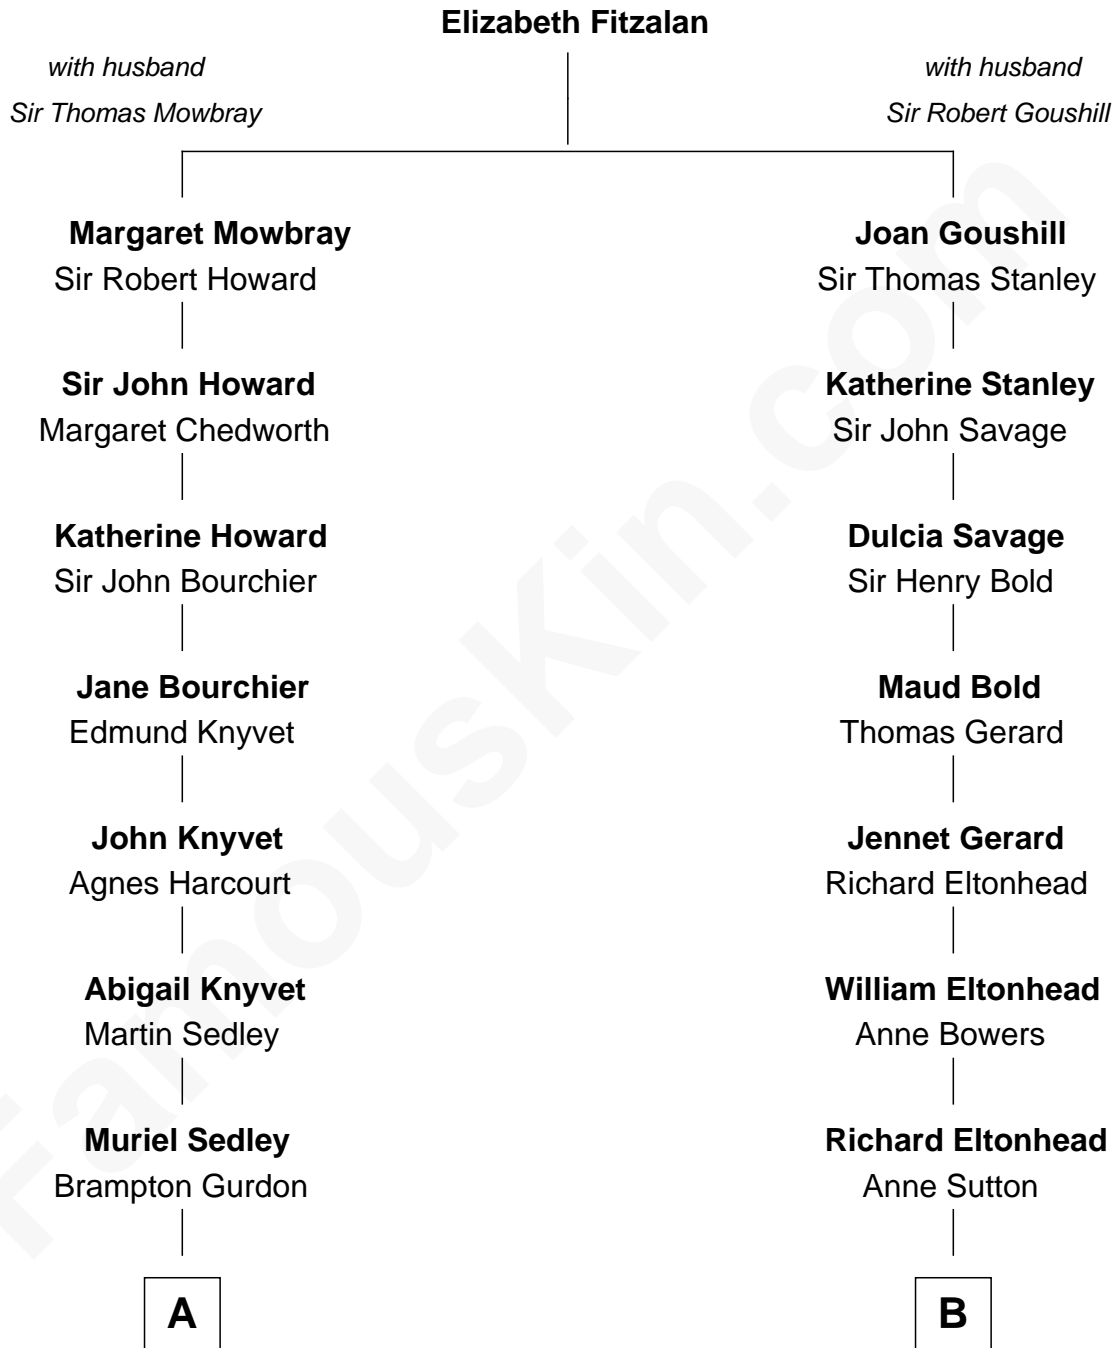

FamousKin.com

Relationship Chart of

Carly Fiorina

CEO of Hewlett-Packard

10th cousin 9 times removed of

Richard Henry Lee

Signer of the Declaration of Independence

C

—
Cara Carleton Weber

Harold Marvin Sneed

—
Joseph Tyree Sneed

Madelon Montross Juergens

—
Carly Fiorina

CEO of Hewlett-Packard

FamousKin.com