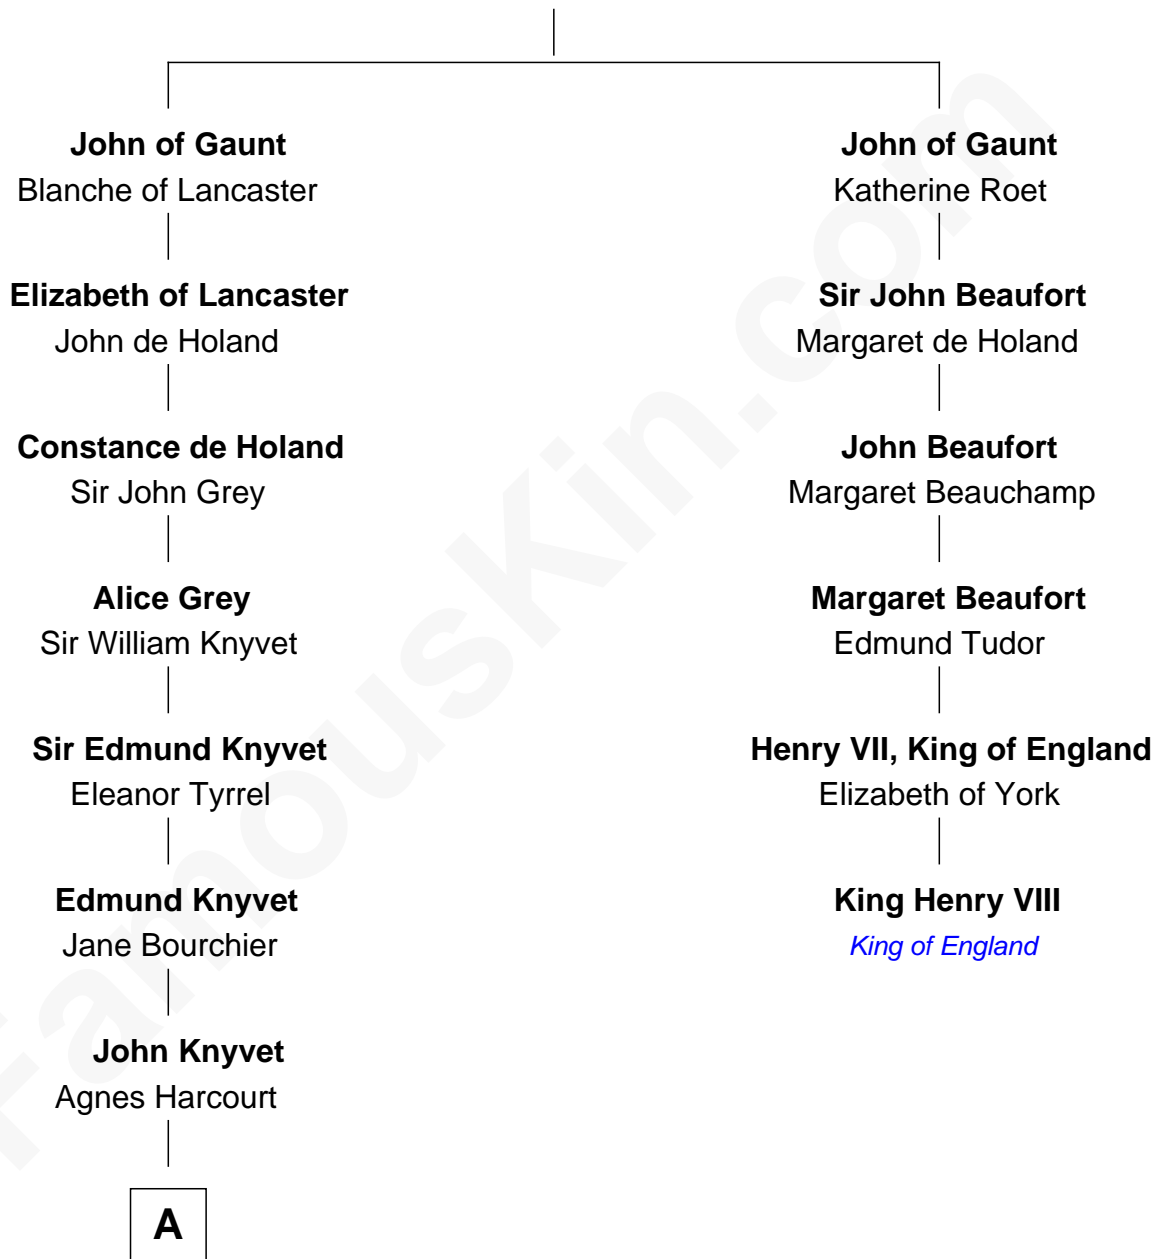

# FamousKin.com Relationship Chart of

**Carly Fiorina**

*CEO of Hewlett-Packard*

5th cousin 16 times removed of

**King Henry VIII**

*King of England*

**Edward III, King of England**

Philippa of Hainault

**A**

**Abigail Knyvet**

Martin Sedley

**Muriel Sedley**

Brampton Gurdon

**Muriel Gurdon**

Richard Saltonstall

**Nathaniel Saltonstall**

Elizabeth Ward

**Gov. Gurdon Saltonstall**

Jerusha Richards

**Elizabeth Saltonstall**

Richard Christophers

**Sarah Christophers**

James Mumford

**Robinson Mumford**