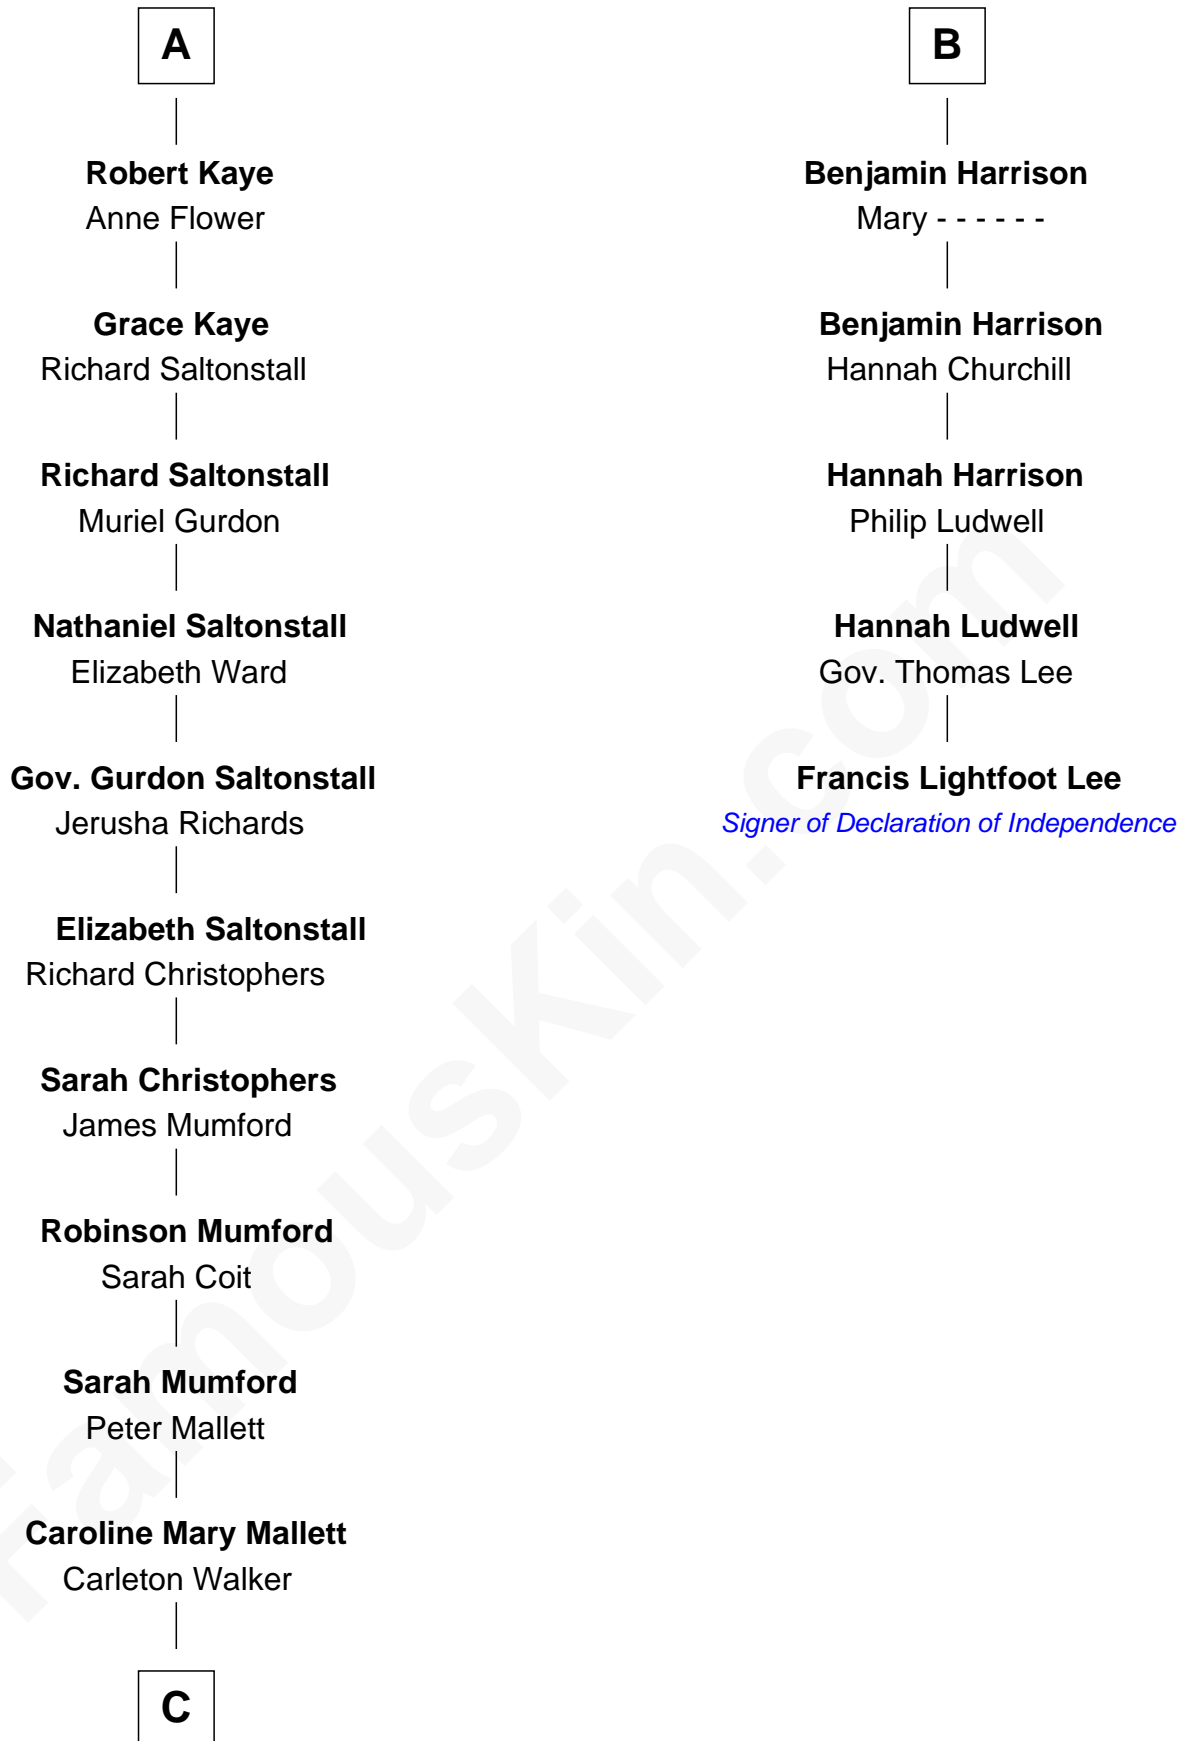

FamousKin.com

Relationship Chart of

Carly Fiorina

CEO of Hewlett-Packard

11th cousin 10 times removed of

Francis Lightfoot Lee

Signer of the Declaration of Independence

C

—
Margaret Isabella Walker

Heinrich Weber

—
John Walker Weber

Maude Graves

—
Cara Carleton Weber

Harold Marvin Sneed

—
Joseph Tyree Sneed

Madelon Montross Juergens