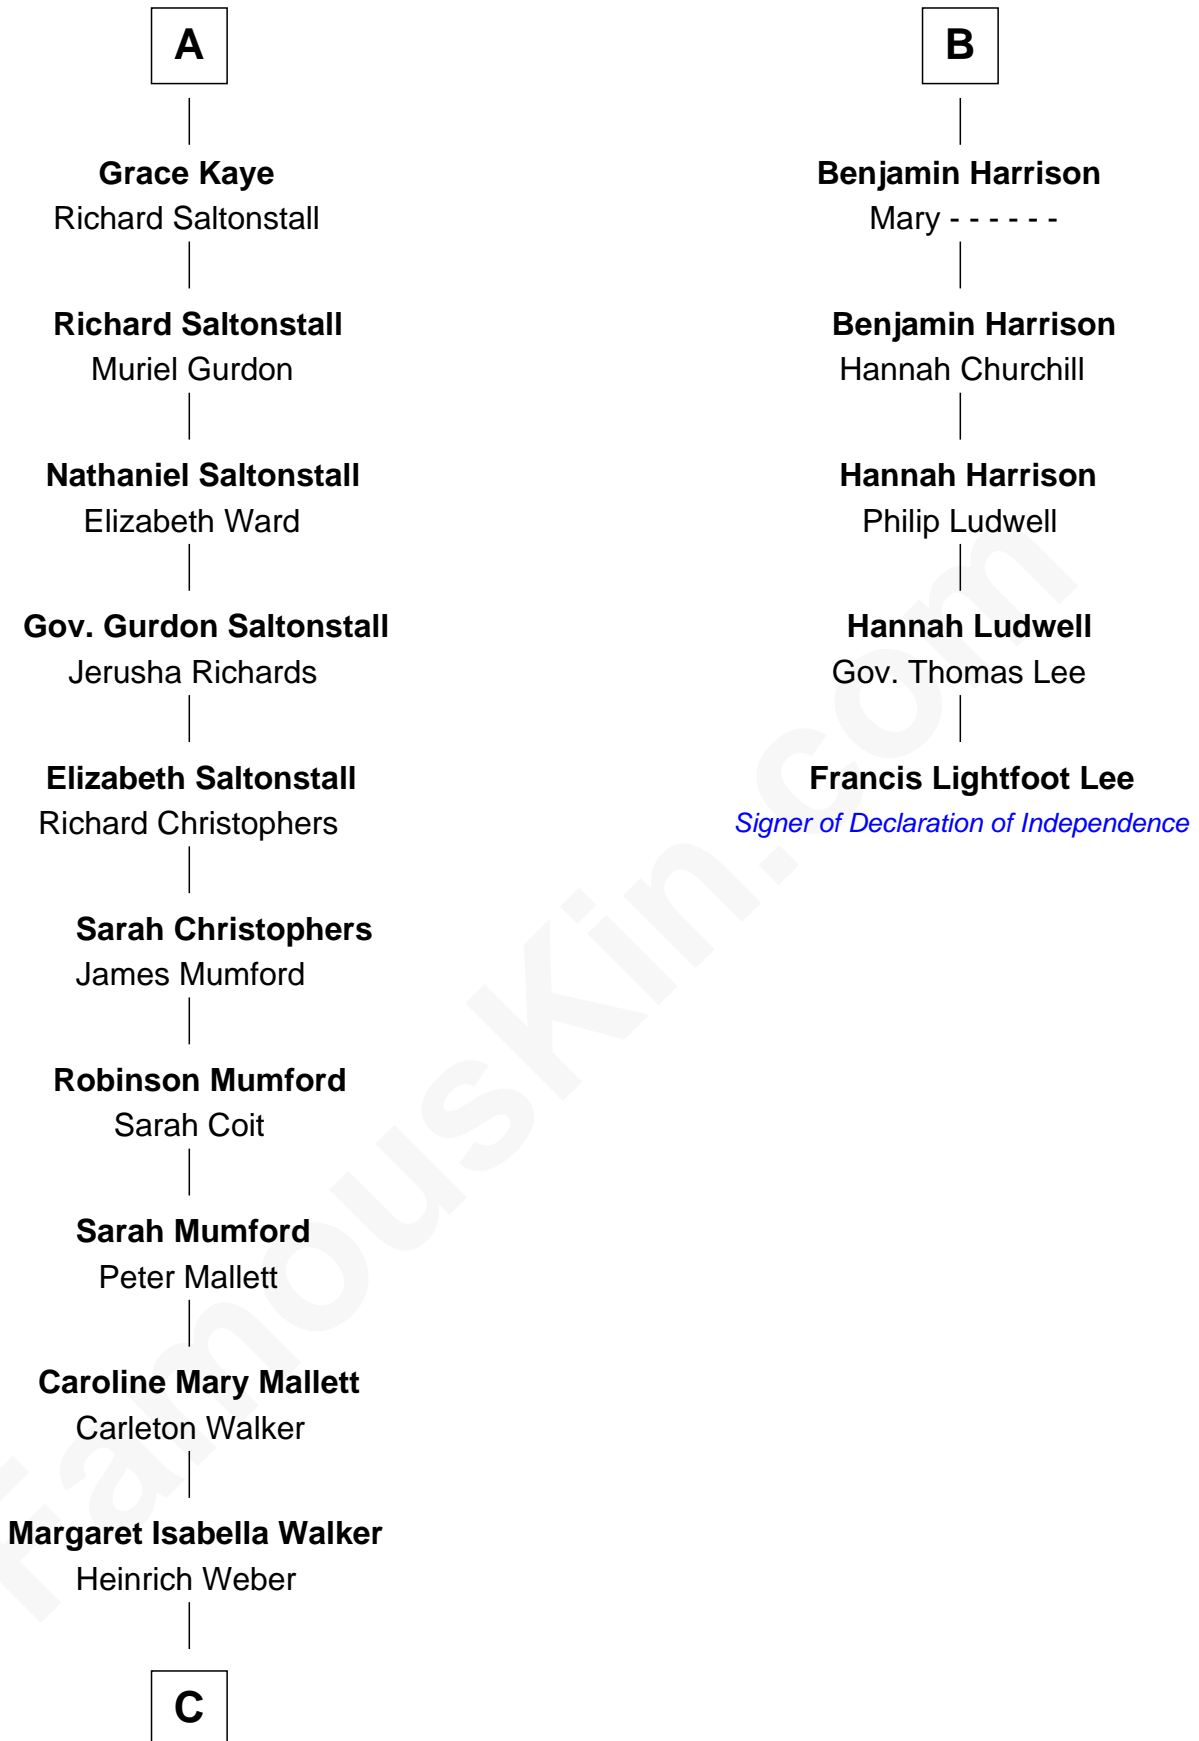

# FamousKin.com Relationship Chart of

**Carly Fiorina**

*CEO of Hewlett-Packard*

11th cousin 9 times removed of

**Francis Lightfoot Lee**

*Signer of the Declaration of Independence*

FamousKin.com