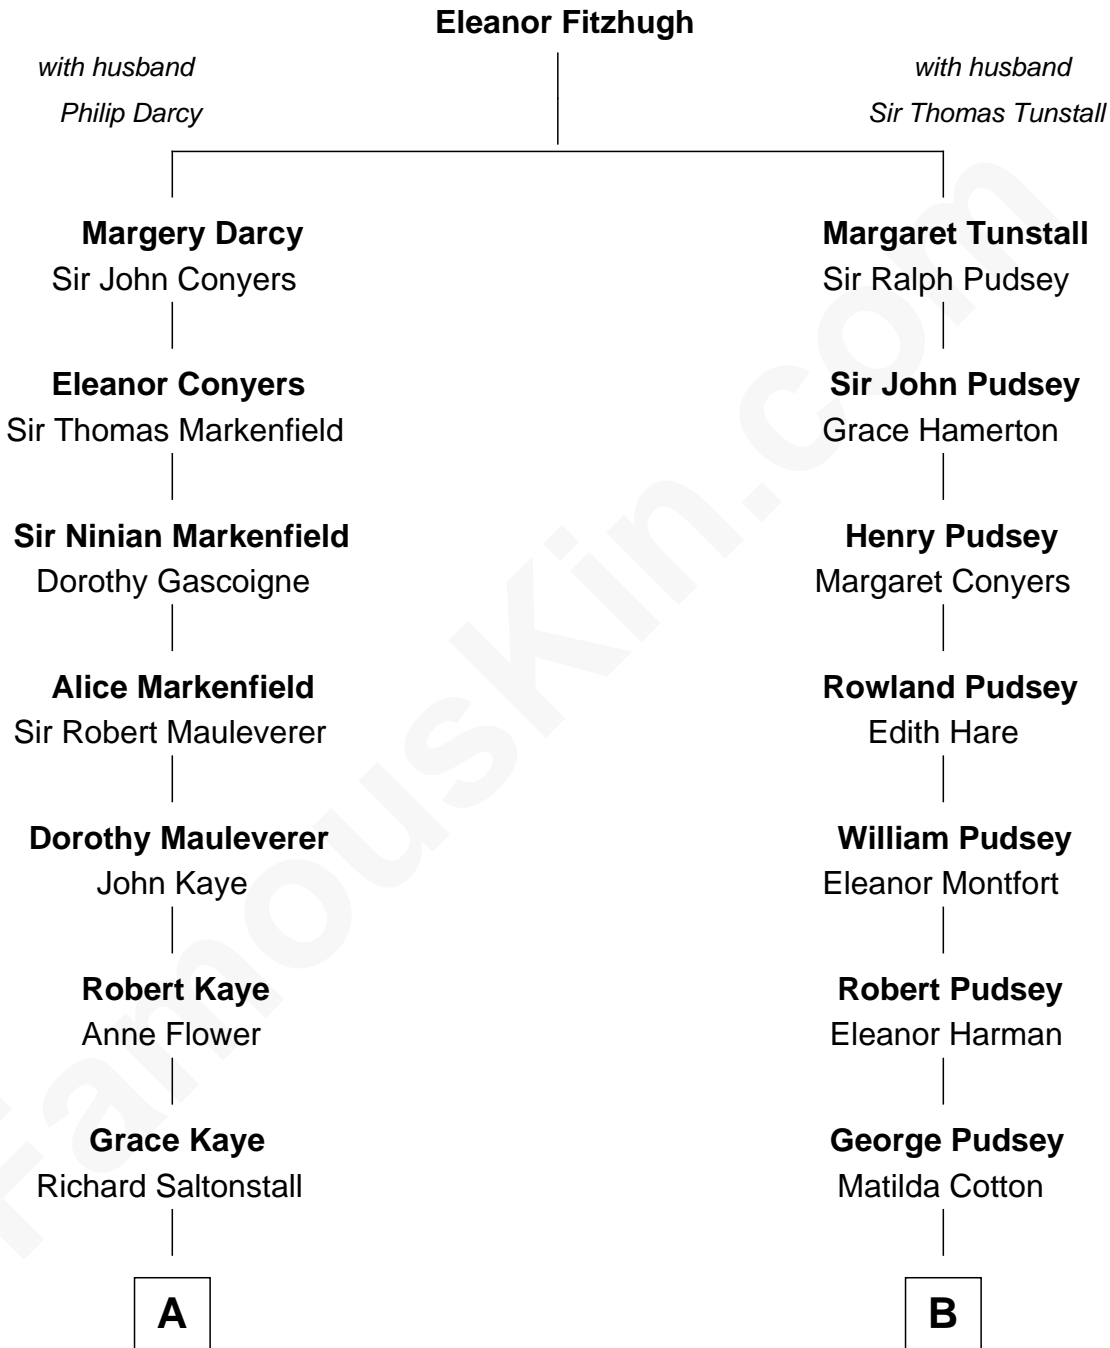

FamousKin.com

Relationship Chart of

Carly Fiorina

CEO of Hewlett-Packard

12th cousin 7 times removed of

Francis Lightfoot Lee

Signer of the Declaration of Independence

C

—
Cara Carleton Weber

Harold Marvin Sneed

—
Joseph Tyree Sneed

Madelon Montross Juergens

—
Carly Fiorina

CEO of Hewlett-Packard

FamousKin.com