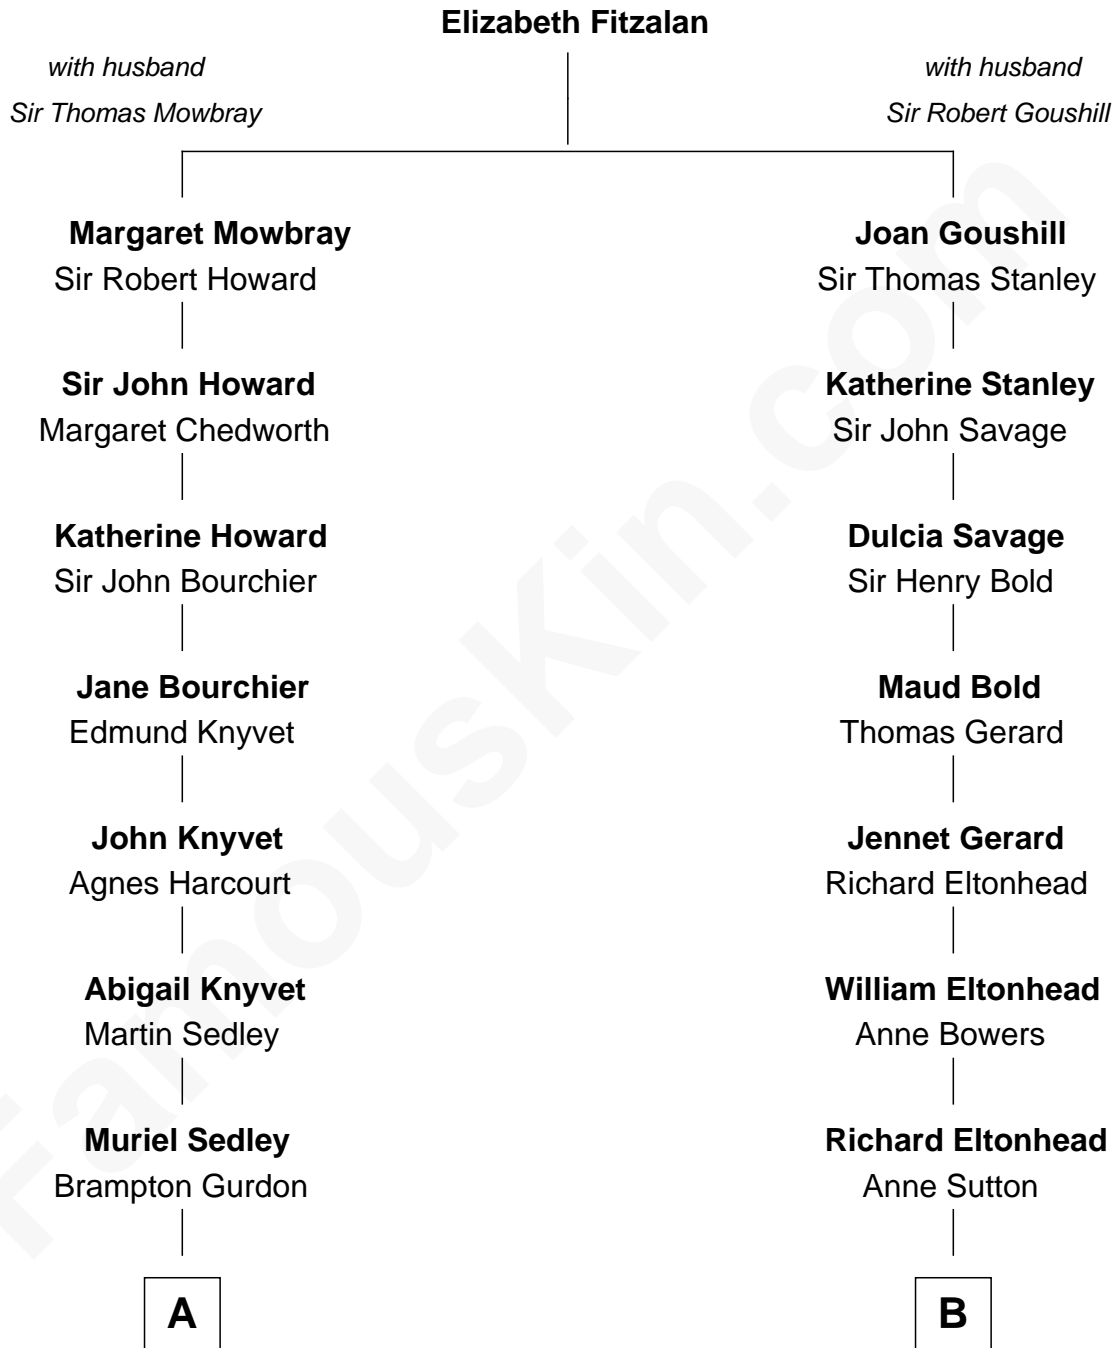

FamousKin.com

Relationship Chart of

Carly Fiorina

CEO of Hewlett-Packard

10th cousin 9 times removed of

Francis Lightfoot Lee

Signer of the Declaration of Independence

C

—
Cara Carleton Weber

Harold Marvin Sneed

—
Joseph Tyree Sneed

Madelon Montross Juergens

—
Carly Fiorina

CEO of Hewlett-Packard

FamousKin.com