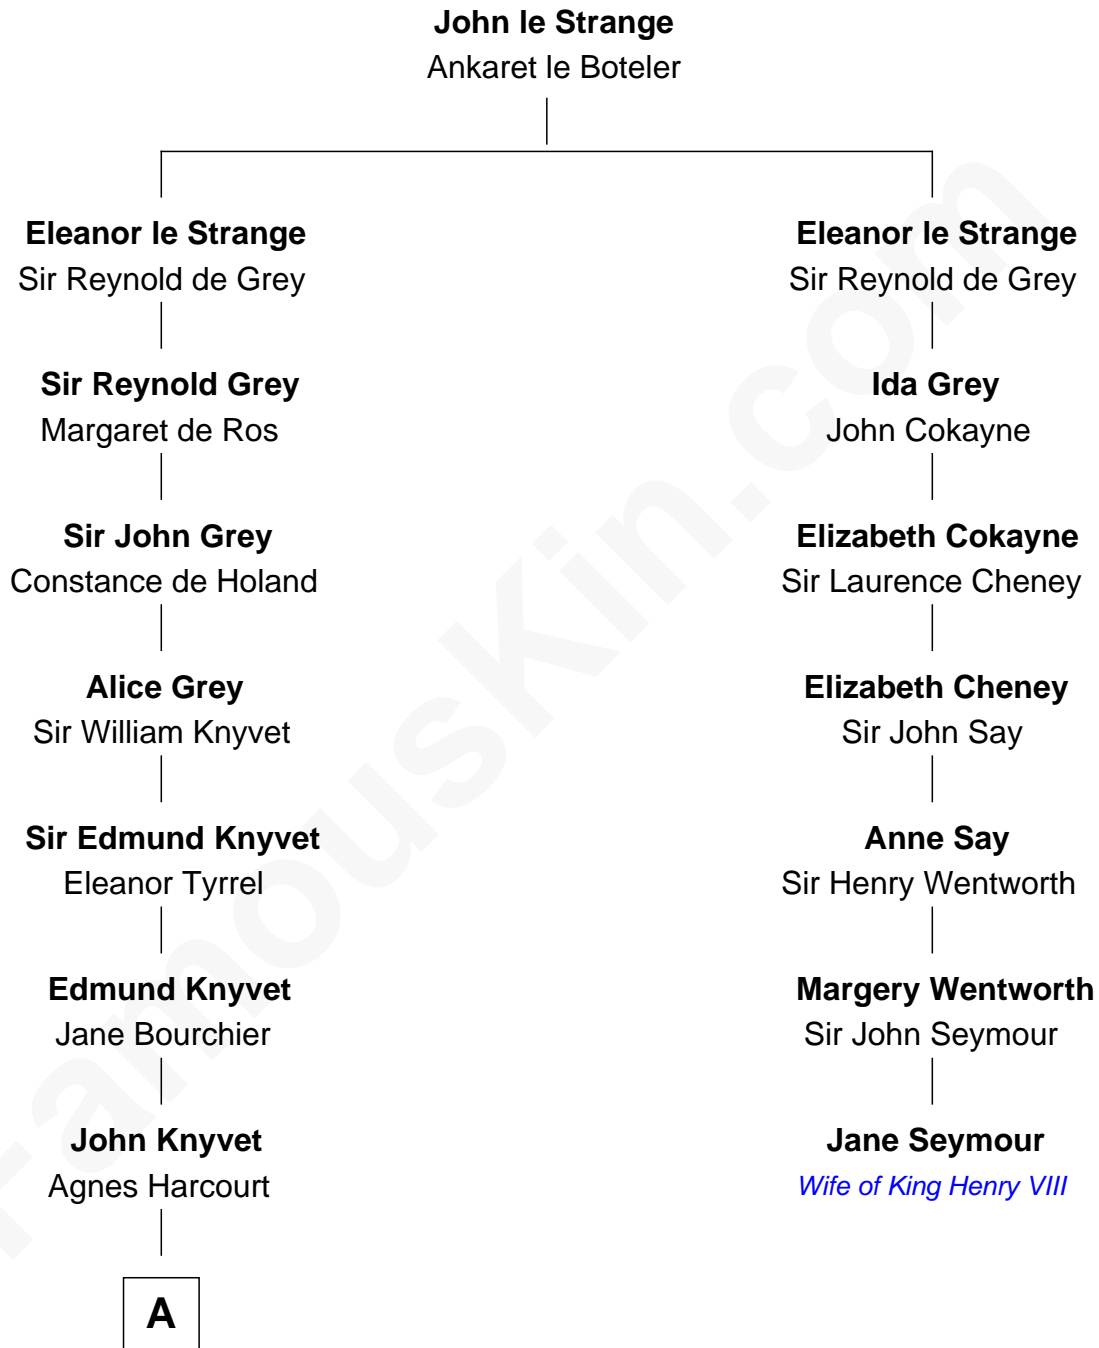

FamousKin.com Relationship Chart of

Carly Fiorina

CEO of Hewlett-Packard

6th cousin 15 times removed of

Jane Seymour

3rd Wife of King Henry VIII

A

Abigail Knyvet
Martin Sedley

Muriel Sedley
Brampton Gurdon

Muriel Gurdon
Richard Saltonstall

Nathaniel Saltonstall
Elizabeth Ward

Gov. Gurdon Saltonstall
Jerusha Richards

Elizabeth Saltonstall
Richard Christophers

Sarah Christophers
James Mumford