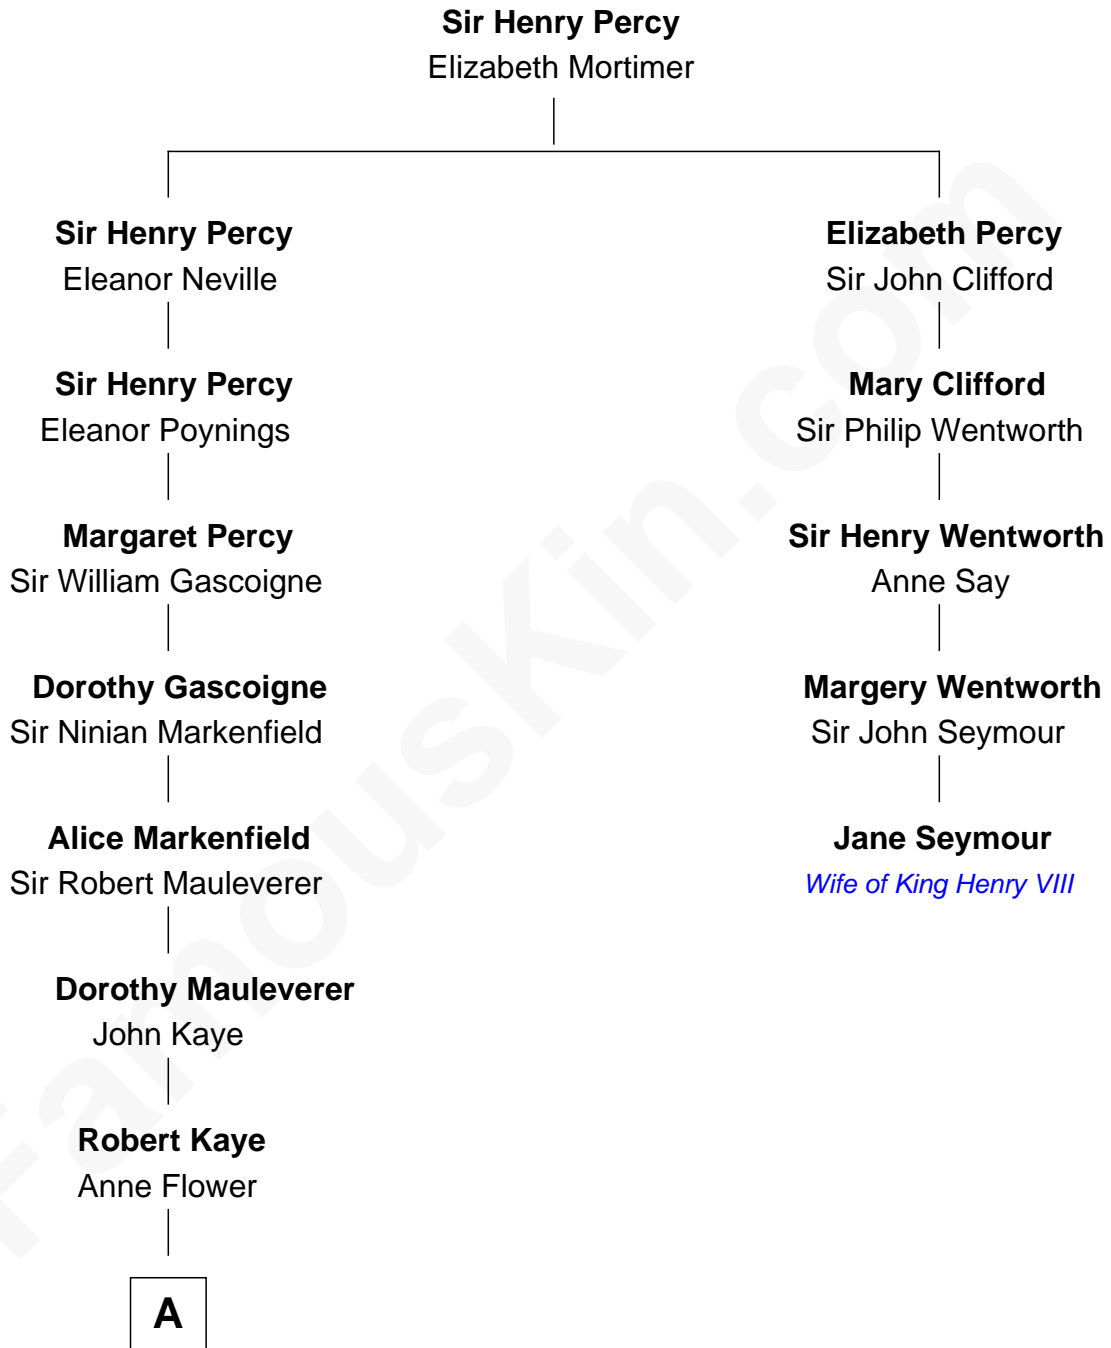

# FamousKin.com Relationship Chart of

**Carly Fiorina**

*CEO of Hewlett-Packard*

4th cousin 16 times removed of

**Jane Seymour**

*3rd Wife of King Henry VIII*

**A**

**Grace Kaye**  
Richard Saltonstall

**Richard Saltonstall**  
Muriel Gurdon

**Nathaniel Saltonstall**  
Elizabeth Ward

**Gov. Gurdon Saltonstall**  
Jerusha Richards

**Elizabeth Saltonstall**  
Richard Christophers

**Sarah Christophers**  
James Mumford

**Robinson Mumford**  
Sarah Coit

**Sarah Mumford**  
Peter Mallett

**Caroline Mary Mallett**  
Carleton Walker

**Margaret Isabella Walker**  
Heinrich Weber

**B**

FamousKin.com