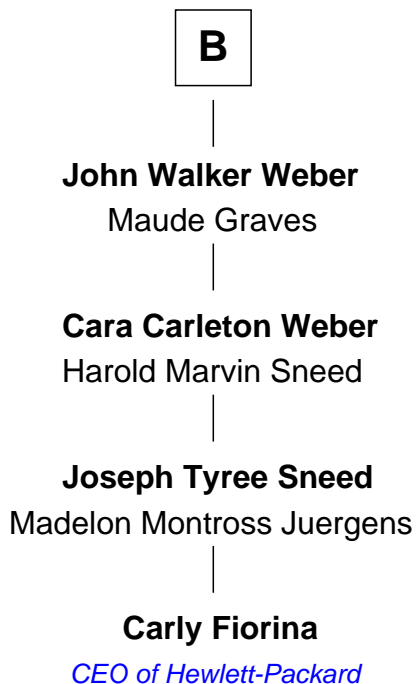

# FamousKin.com Relationship Chart of

**Carly Fiorina**

*CEO of Hewlett-Packard*

4th cousin 16 times removed of

**Jane Seymour**

*3rd Wife of King Henry VIII*

**A**

**Grace Kaye**  
Richard Saltonstall

**Richard Saltonstall**  
Muriel Gurdon

**Nathaniel Saltonstall**  
Elizabeth Ward

**Gov. Gurdon Saltonstall**  
Jerusha Richards

**Elizabeth Saltonstall**  
Richard Christophers

**Sarah Christophers**  
James Mumford

**Robinson Mumford**  
Sarah Coit

**Sarah Mumford**  
Peter Mallett

**Caroline Mary Mallett**  
Carleton Walker

**Margaret Isabella Walker**  
Heinrich Weber

**B**

FamousKin.com