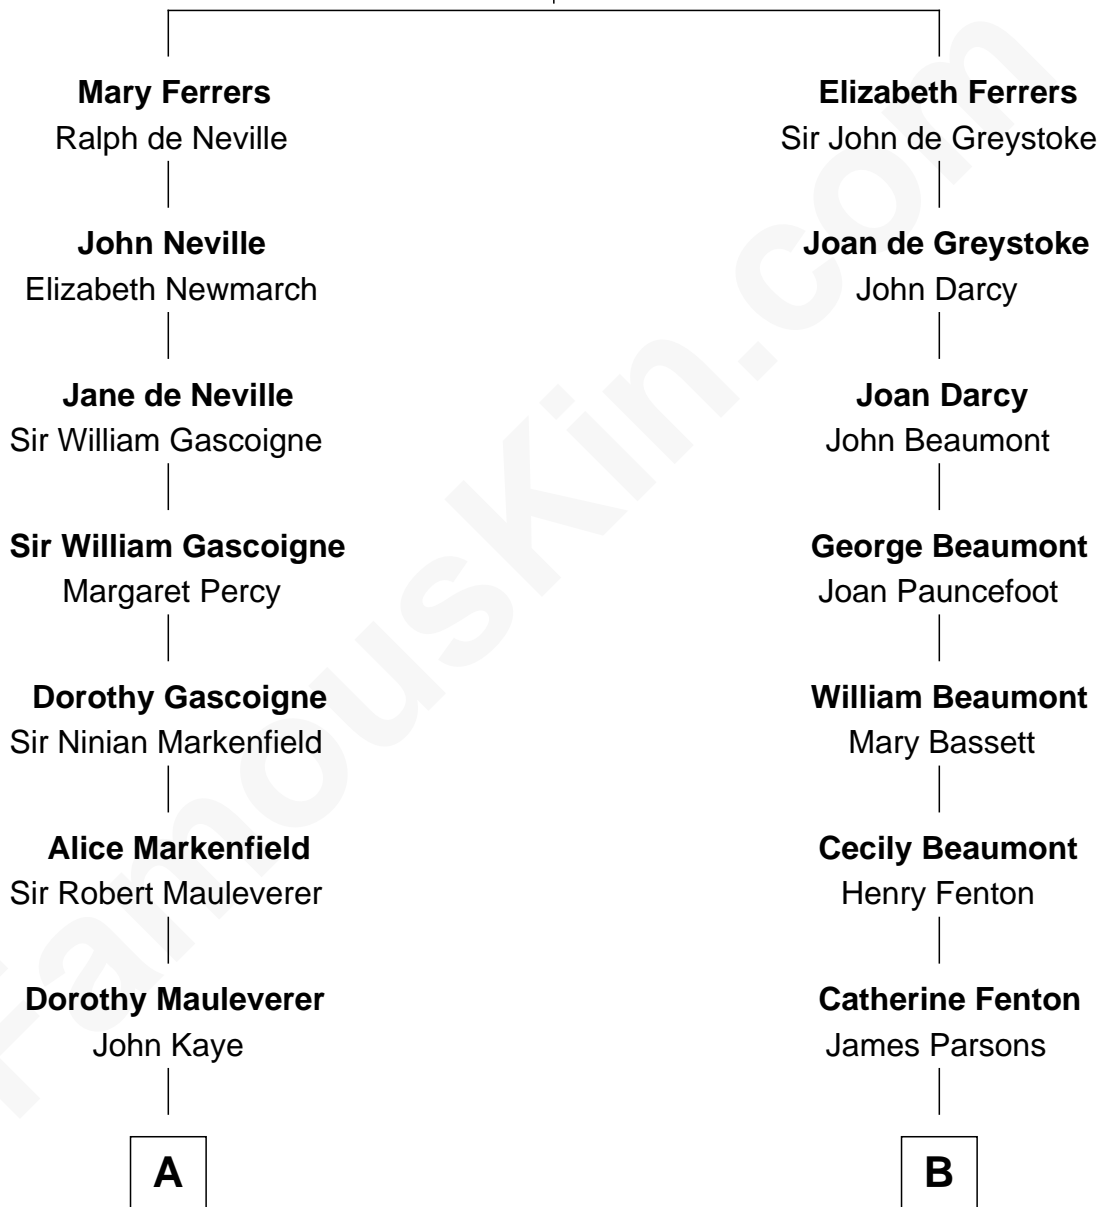

FamousKin.com Relationship Chart of

Carly Fiorina

CEO of Hewlett-Packard

15th cousin 6 times removed of

Sir Arthur Conan Doyle

Author, "Sherlock Holmes"

Sir Robert de Ferrers

Joan Beaufort

C

—
Margaret Isabella Walker

Heinrich Weber

—
John Walker Weber

Maude Graves

—
Cara Carleton Weber

Harold Marvin Sneed

—
Joseph Tyree Sneed