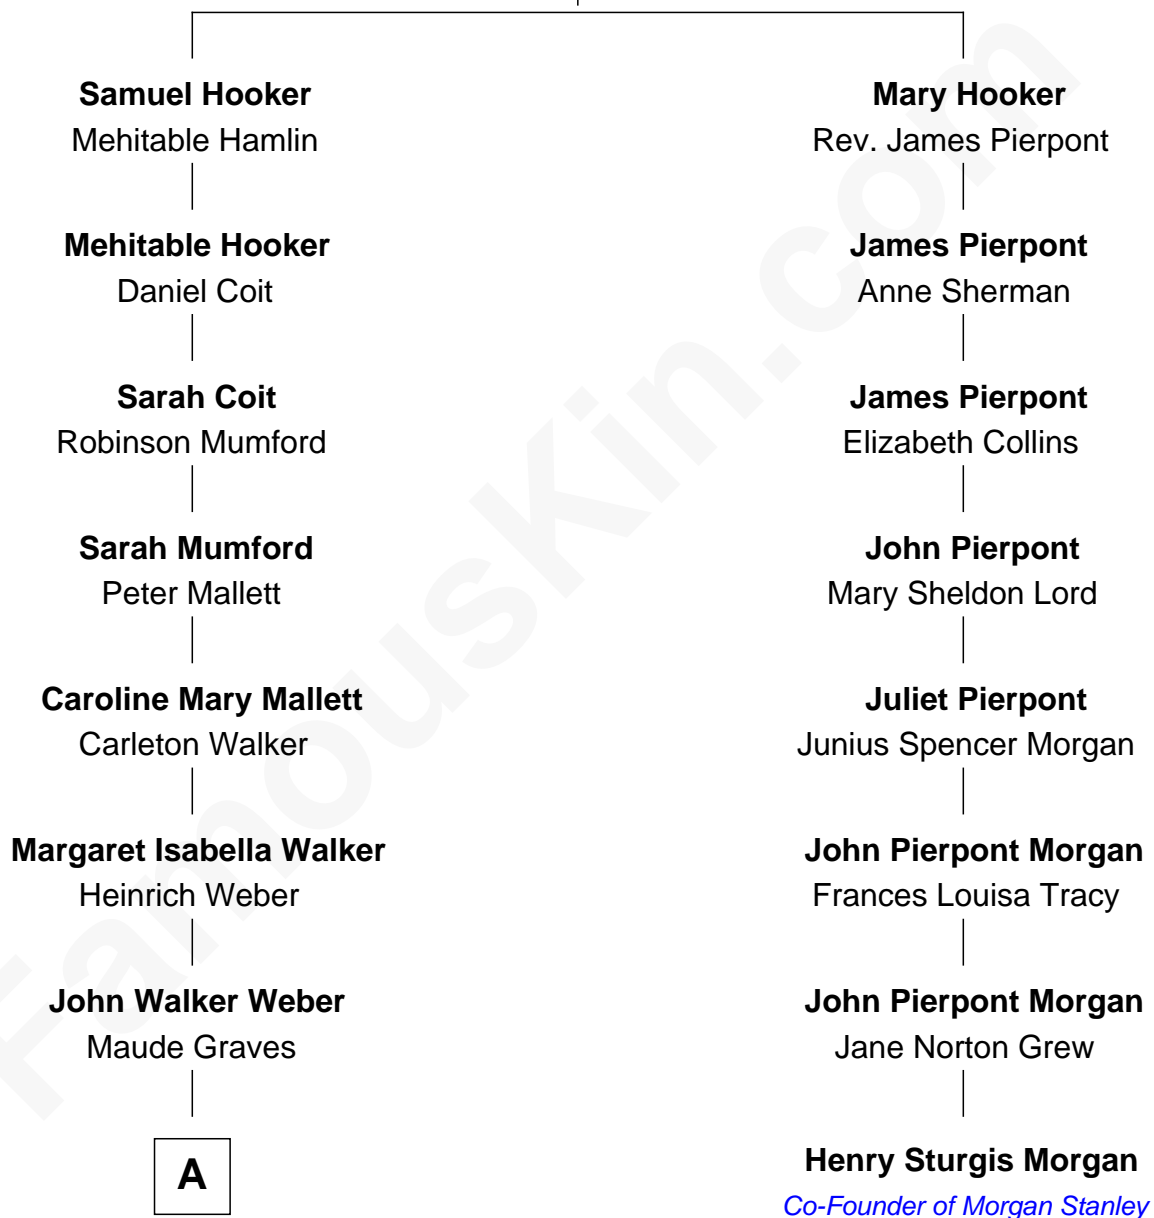

FamousKin.com

Relationship Chart of

Carly Fiorina

CEO of Hewlett-Packard

7th cousin 2 times removed of

Henry Sturgis Morgan

Co-Founder of Morgan Stanley

Rev. Samuel Hooker

Mary Willett

A

—
Cara Carleton Weber

Harold Marvin Sneed

—
Joseph Tyree Sneed

Madelon Montross Juergens

—
Carly Fiorina

CEO of Hewlett-Packard