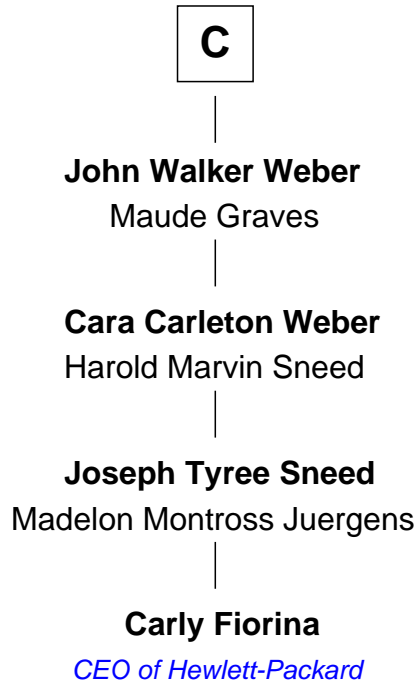

# FamousKin.com Relationship Chart of

**Carly Fiorina**

*CEO of Hewlett-Packard*

15th cousin 5 times removed of

**Fitzhugh Lee**

*40th Governor of Virginia*

**Sir Henry Percy**  
Elizabeth Mortimer

**Sir Henry Percy**  
Eleanor Neville

**Elizabeth Percy**  
Sir John Clifford

**Sir Henry Percy**  
Eleanor Poynings

**Thomas Clifford**  
Joan Dacre

**Margaret Percy**  
Sir William Gascoigne

**Matilda Clifford**  
Sir Edmund Sutton

**Dorothy Gascoigne**  
Sir Ninian Markenfield

**Thomas Dudley**  
Grace Threlkeld

**Alice Markenfield**  
Sir Robert Mauleverer

**Winifred Dudley**  
Anthony Blencowe

**Dorothy Mauleverer**  
John Kaye

**Richard Blencowe**  
Apollonia Tolson

**Robert Kaye**  
Anne Flower

**Sir Henry Blencowe**  
Grace Sandford

**A**

**B**

FamousKin.com