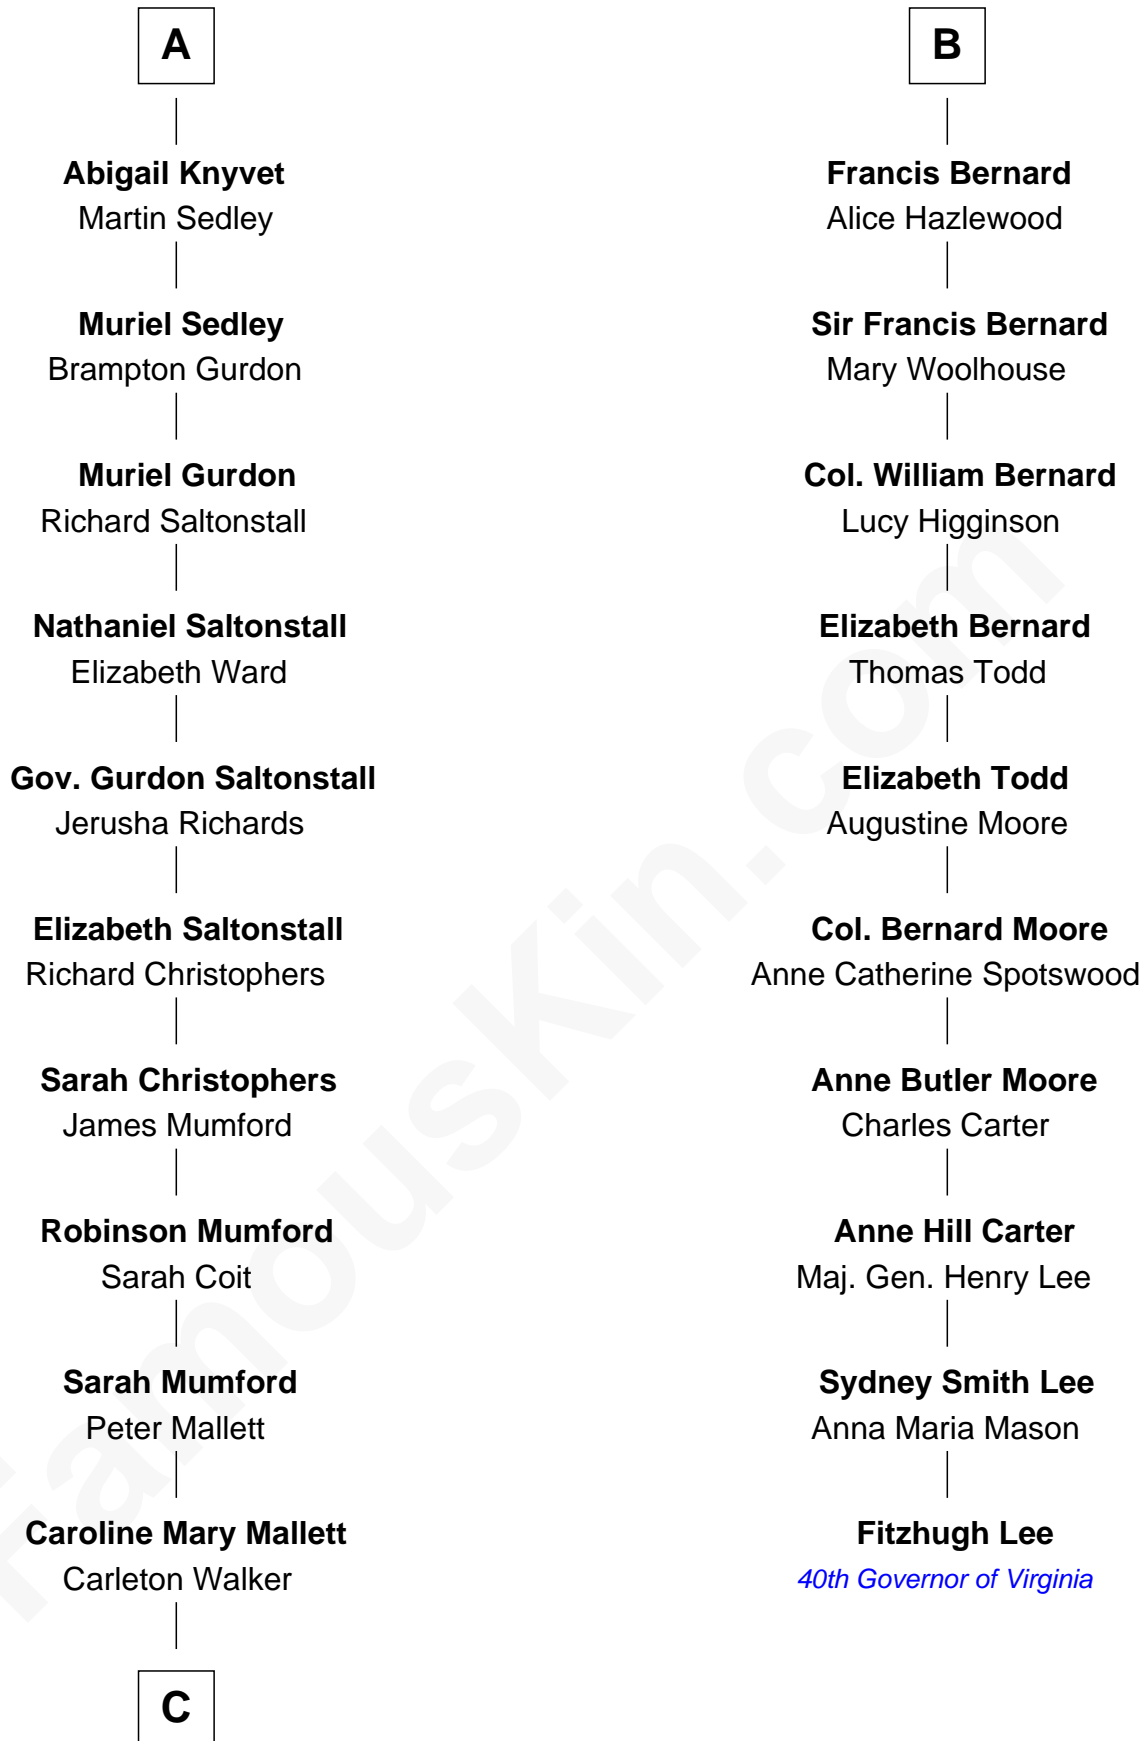

FamousKin.com Relationship Chart of

Carly Fiorina

CEO of Hewlett-Packard

16th cousin 5 times removed of

Fitzhugh Lee

40th Governor of Virginia

Sir William de Ros
Margery de Badlesmere

Thomas de Ros
Beatrice de Stafford

Margaret de Ros
Sir Reynold Grey

Sir John Grey
Constance de Holand

Alice Grey
Sir William Knyvet

Sir Edmund Knyvet
Eleanor Tyrrel

Edmund Knyvet
Jane Bouchier

John Knyvet
Agnes Harcourt

A

Maud de Roos
John de Welles

Margery de Welles
Stephen le Scrope

John le Scrope
Elizabeth Chaworth

Elizabeth le Scrope
Sir Henry le Scrope

Margaret Scrope
John Bernard

John Bernard
Margaret Daundelyn

John Bernard
Cecily Muscote

B

FamousKin.com