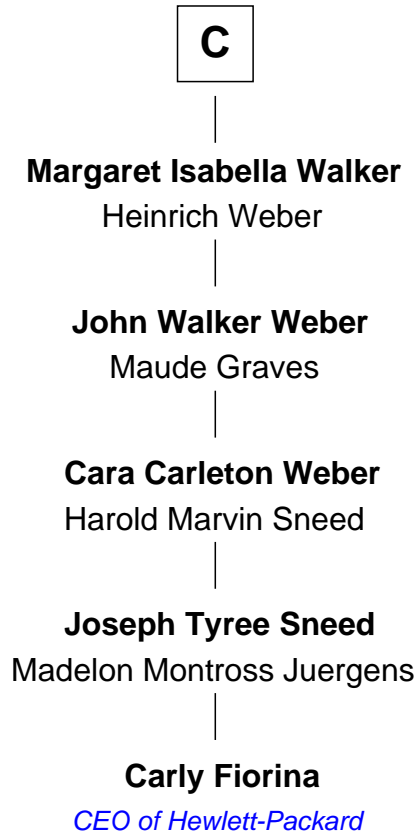

FamousKin.com Relationship Chart of

Carly Fiorina

CEO of Hewlett-Packard

16th cousin 5 times removed of

Fitzhugh Lee

40th Governor of Virginia

Ralph de Stafford

with wife
Margaret de Audley

Sir Robert de Swinnerton

Sir John Grey

Constance de Holand

Maud de Swinnerton

Sir John Savage

Alice Grey

Sir William Knyvet

Mary Savage

William Stanley

Sir Edmund Knyvet

Eleanor Tyrrel

William Stanley

Alice Hoghton

Edmund Knyvet

Jane Bouchier

Sir William Stanley

Agnes Grosvenor

John Knyvet

Agnes Harcourt

Sir William Stanley

Anne Harington

A

B

FamousKin.com