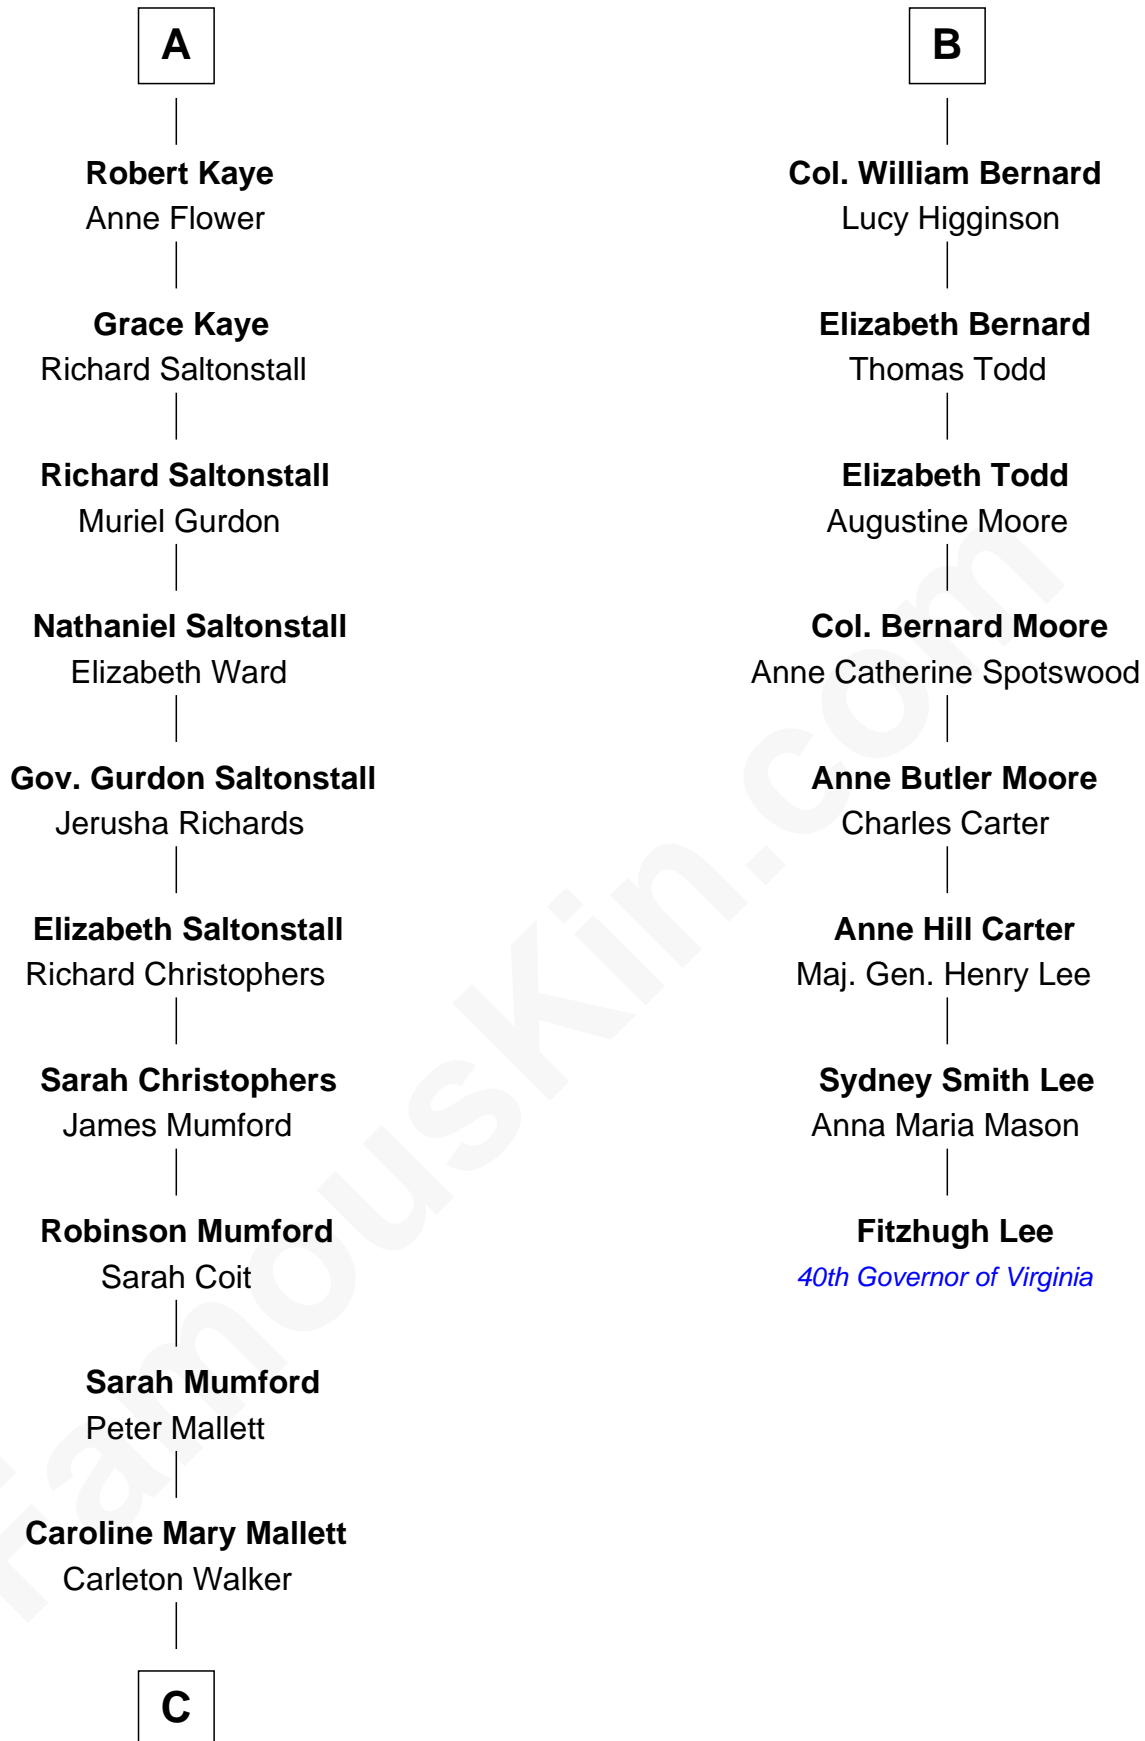

# FamousKin.com Relationship Chart of

**Carly Fiorina**

*CEO of Hewlett-Packard*

14th cousin 7 times removed of

**Fitzhugh Lee**

*40th Governor of Virginia*

**Margaret de Stafford**

Sir Ralph Neville

FamousKin.com