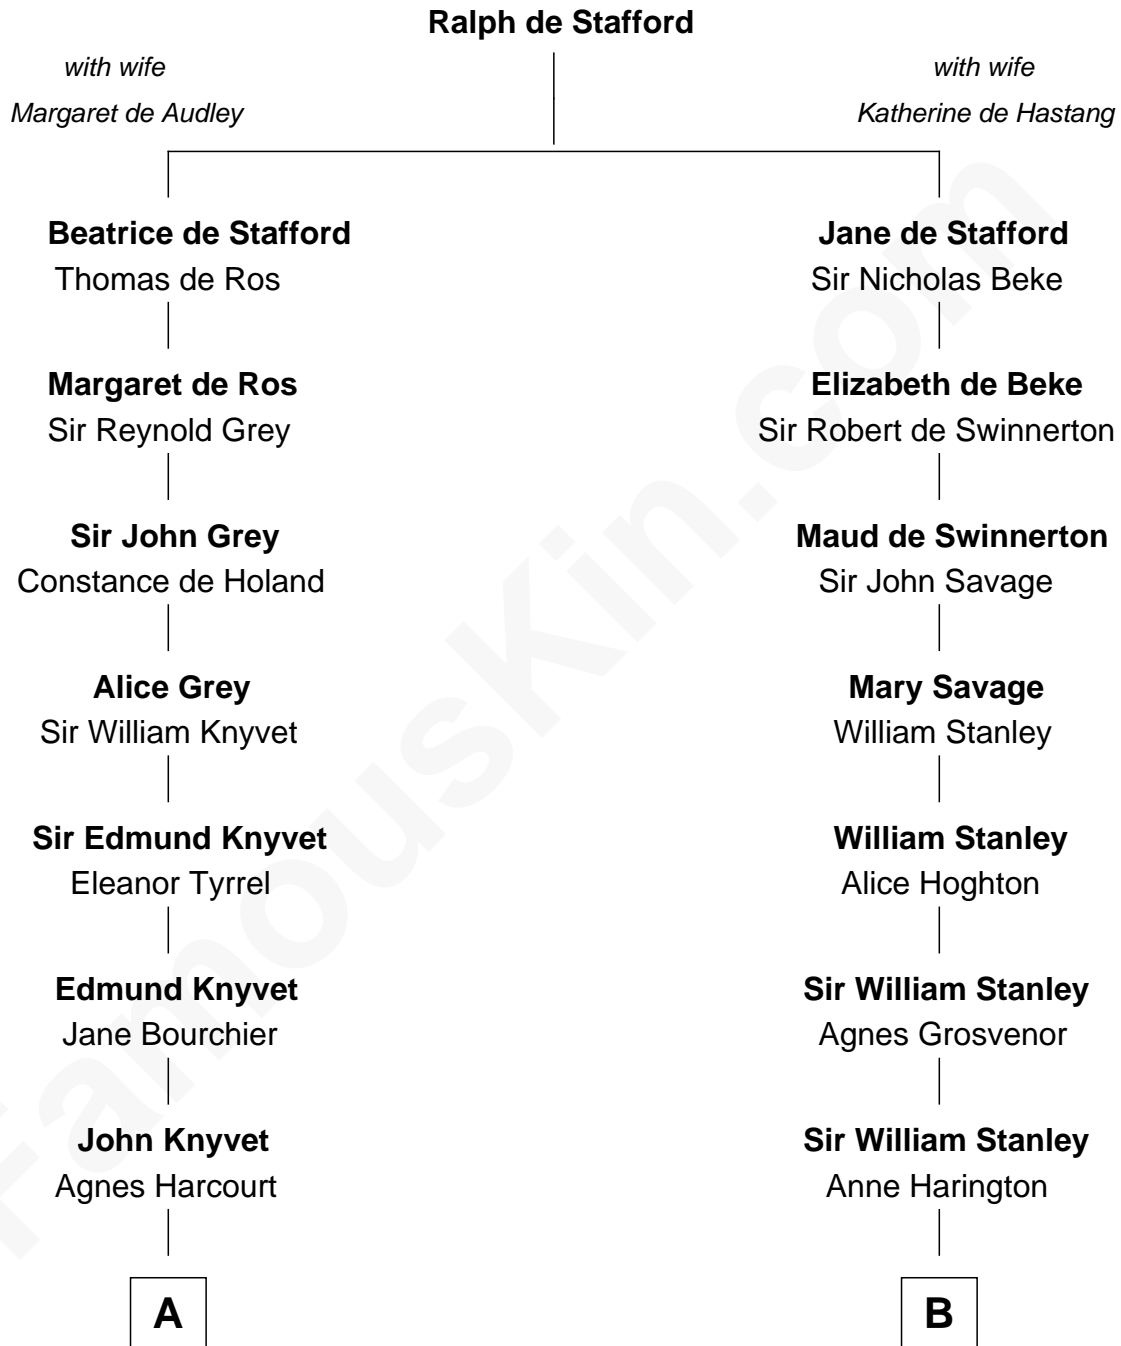

FamousKin.com

Relationship Chart of

Carly Fiorina

CEO of Hewlett-Packard

14th cousin 7 times removed of

Thomas Sim Lee

2nd and 7th Governor of Maryland

FamousKin.com