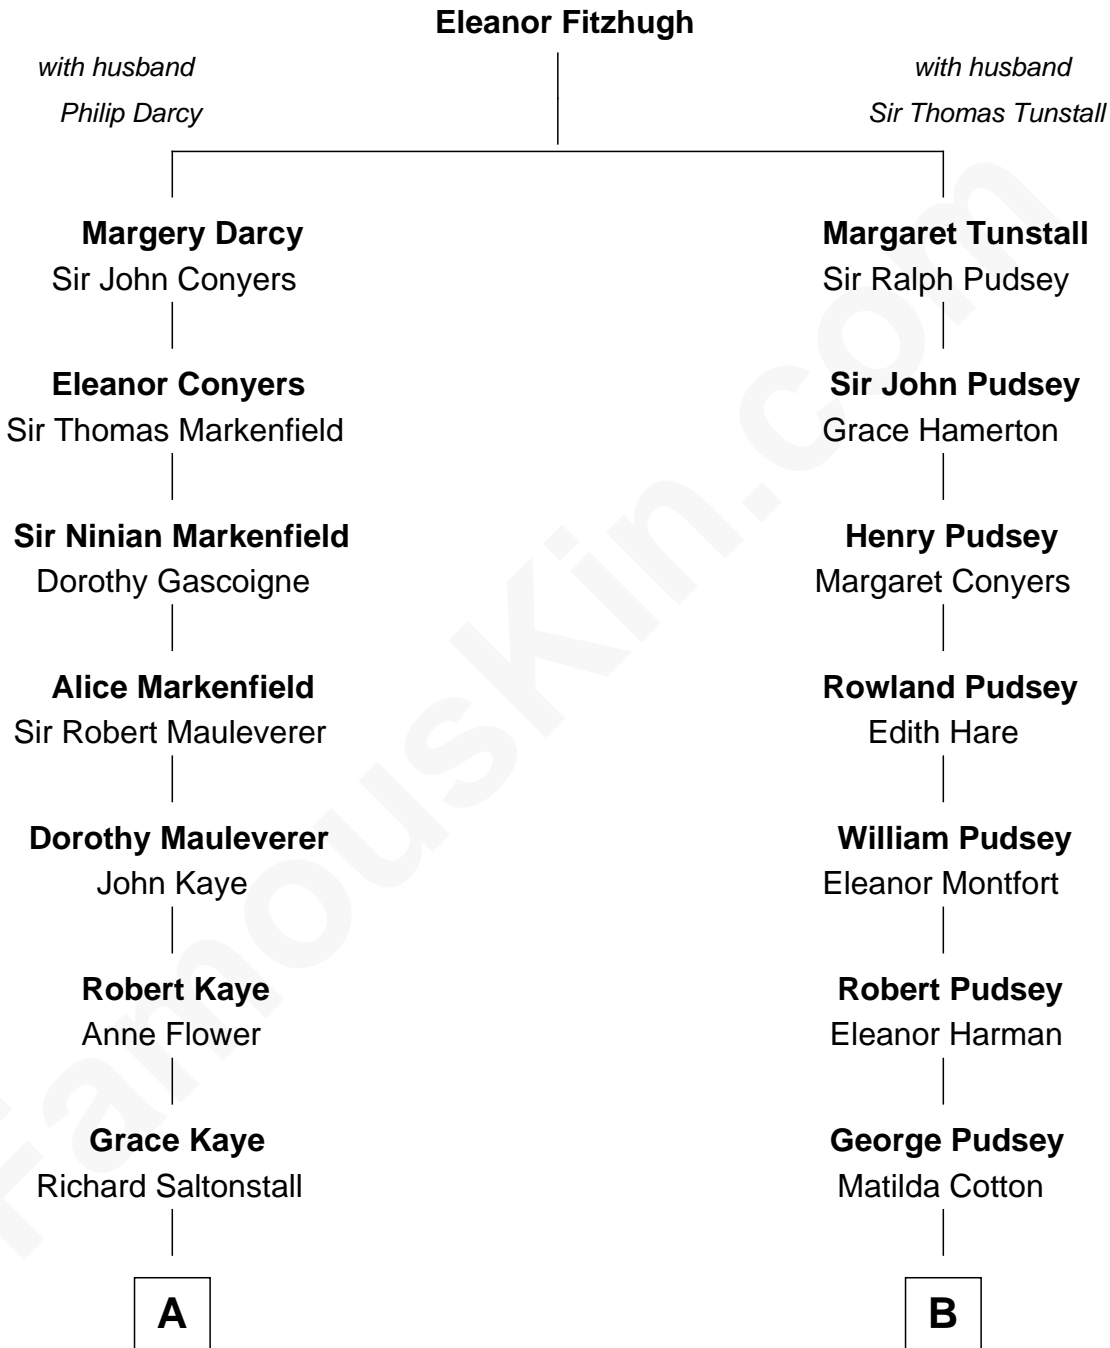

# FamousKin.com Relationship Chart of

**Carly Fiorina**

*CEO of Hewlett-Packard*

13th cousin 6 times removed of

**Thomas Sim Lee**

*2nd and 7th Governor of Maryland*

**C**

—  
**Cara Carleton Weber**

Harold Marvin Sneed

—  
**Joseph Tyree Sneed**

Madelon Montross Juergens

—  
**Carly Fiorina**

*CEO of Hewlett-Packard*

FamousKin.com