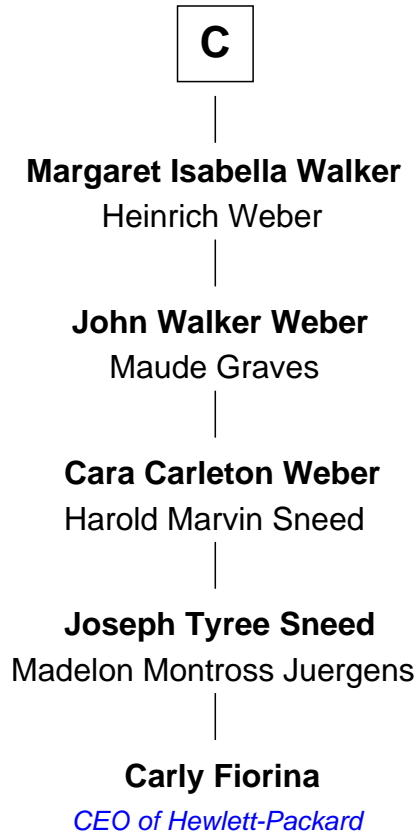

# FamousKin.com Relationship Chart of

**Carly Fiorina**

*CEO of Hewlett-Packard*

14th cousin 7 times removed of

**Thomas Sim Lee**

*2nd and 7th Governor of Maryland*

**Sir Robert de Holland**

Maude la Zouche

**Sir Edmund Knyvet**

Eleanor Tyrrel

**Edmund Knyvet**

Jane Bouchier

**John Knyvet**

Agnes Harcourt

**A**

**Maude de Holland**

Sir Thomas de Swinerton

**Sir Robert de Swinerton**

Elizabeth de Beke

**Maud de Swinerton**

Sir John Savage

**Mary Savage**

William Stanley

**William Stanley**

Alice Hoghton

**Sir William Stanley**

Agnes Grosvenor

**Sir William Stanley**

Anne Harington

**B**

FamousKin.com