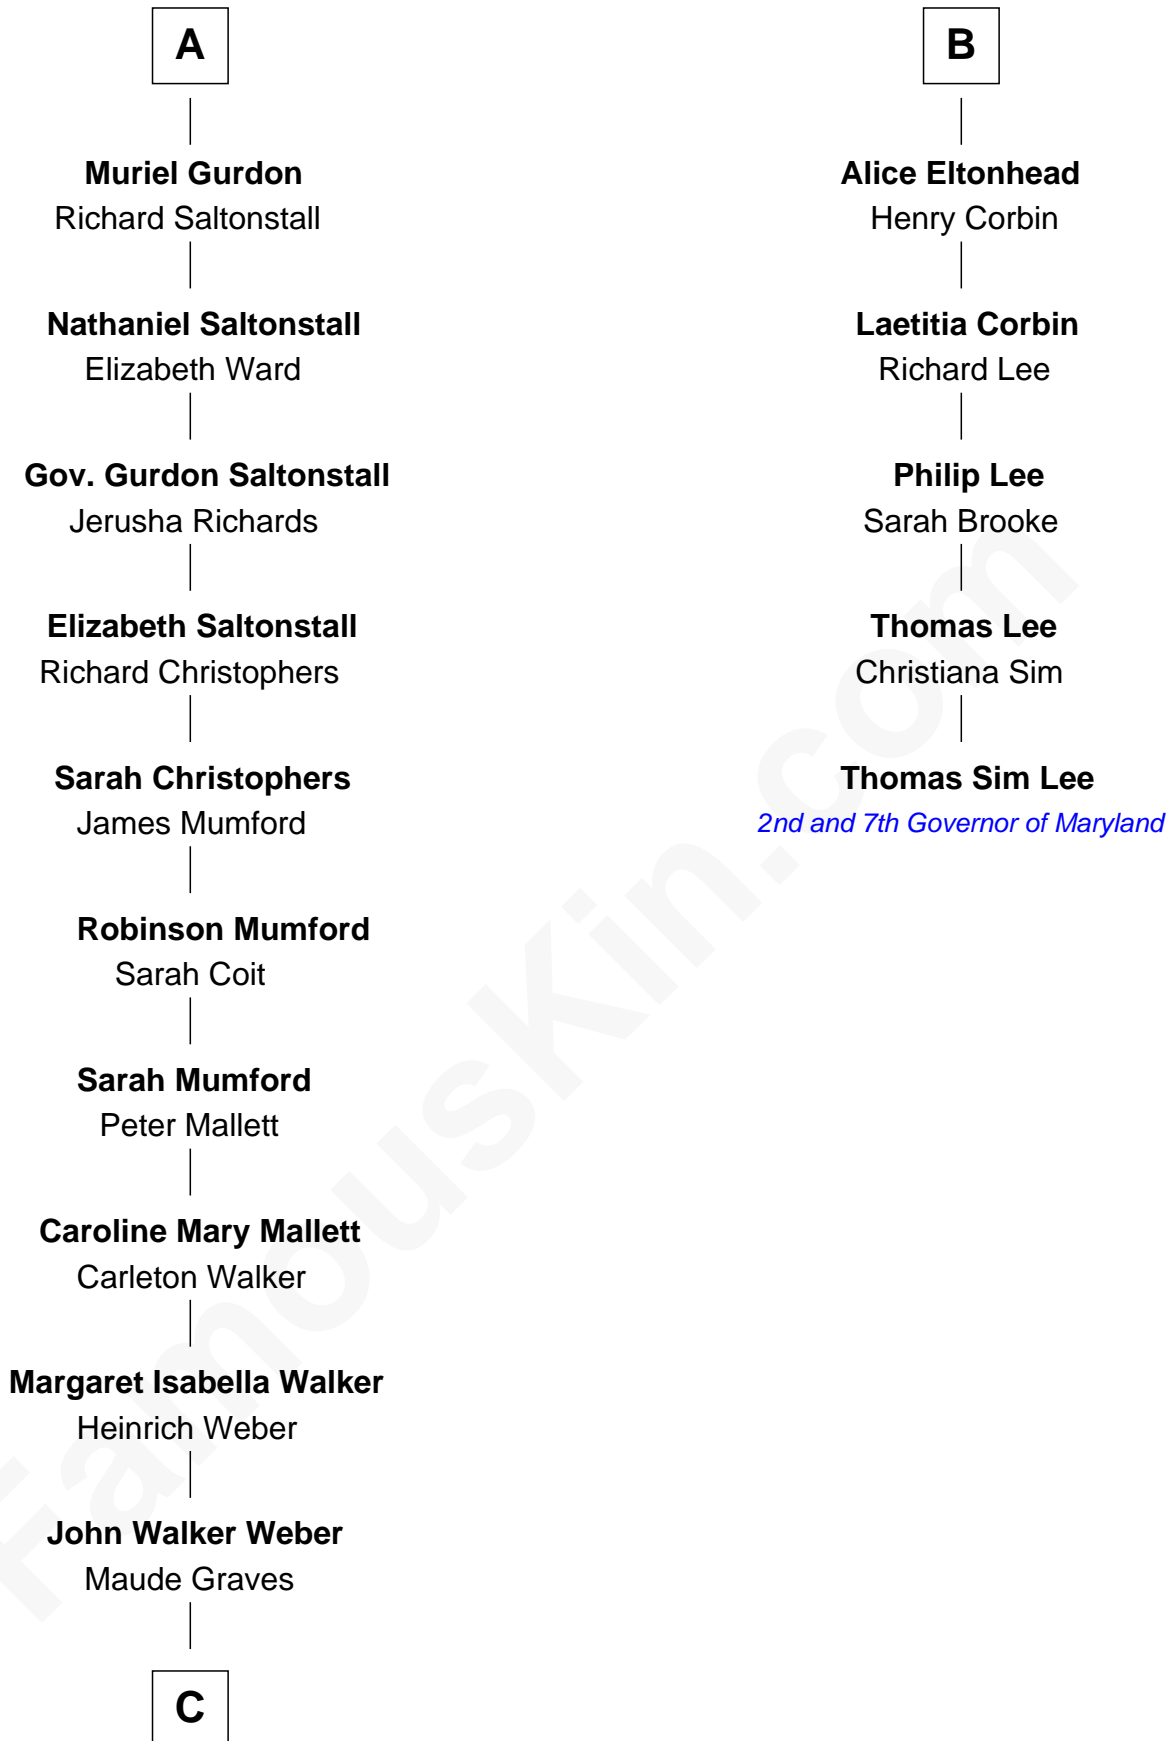

## Relationship Chart of

### Carly Fiorina

CEO of Hewlett-Packard

11th cousin 8 times removed of

### Thomas Sim Lee

2nd and 7th Governor of Maryland

**C**

—  
**Cara Carleton Weber**

Harold Marvin Sneed

—  
**Joseph Tyree Sneed**

Madelon Montross Juergens

—  
**Carly Fiorina**