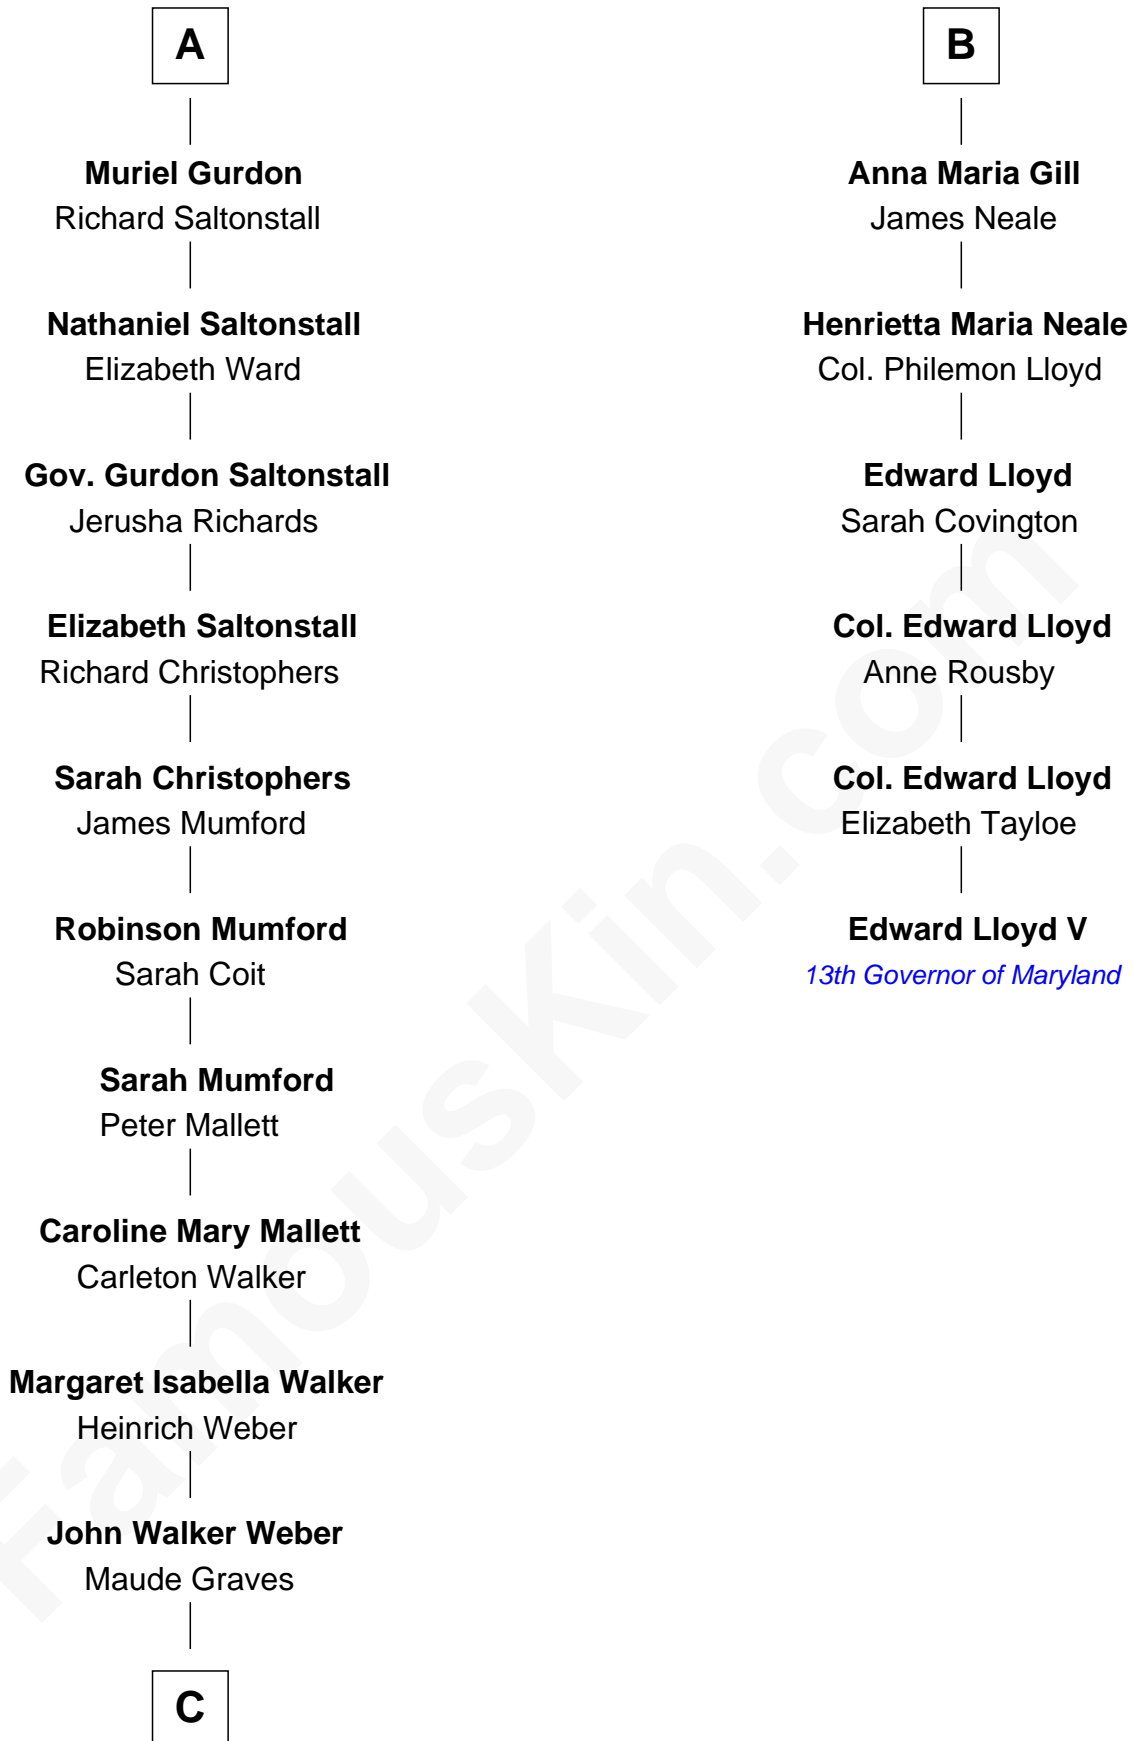

FamousKin.com Relationship Chart of

Carly Fiorina

CEO of Hewlett-Packard

12th cousin 7 times removed of

Edward Lloyd V

13th Governor of Maryland

Elizabeth Fitzalan

*with husband
Sir Thomas Mowbray*

Joan Goushill

Sir Thomas Stanley

Sir John Stanley

Elizabeth Weever

Margery Stanley

Sir William Torbock

Thomas Torbock

Elizabeth Moore

William Torbock

Catherine Gerard

Margaret Torbock

Oliver Mainwaring

Mary Mainwaring

Benjamin Gill

B

C

—
Cara Carleton Weber

Harold Marvin Sneed

—
Joseph Tyree Sneed

Madelon Montross Juergens

—
Carly Fiorina

CEO of Hewlett-Packard

FamousKin.com