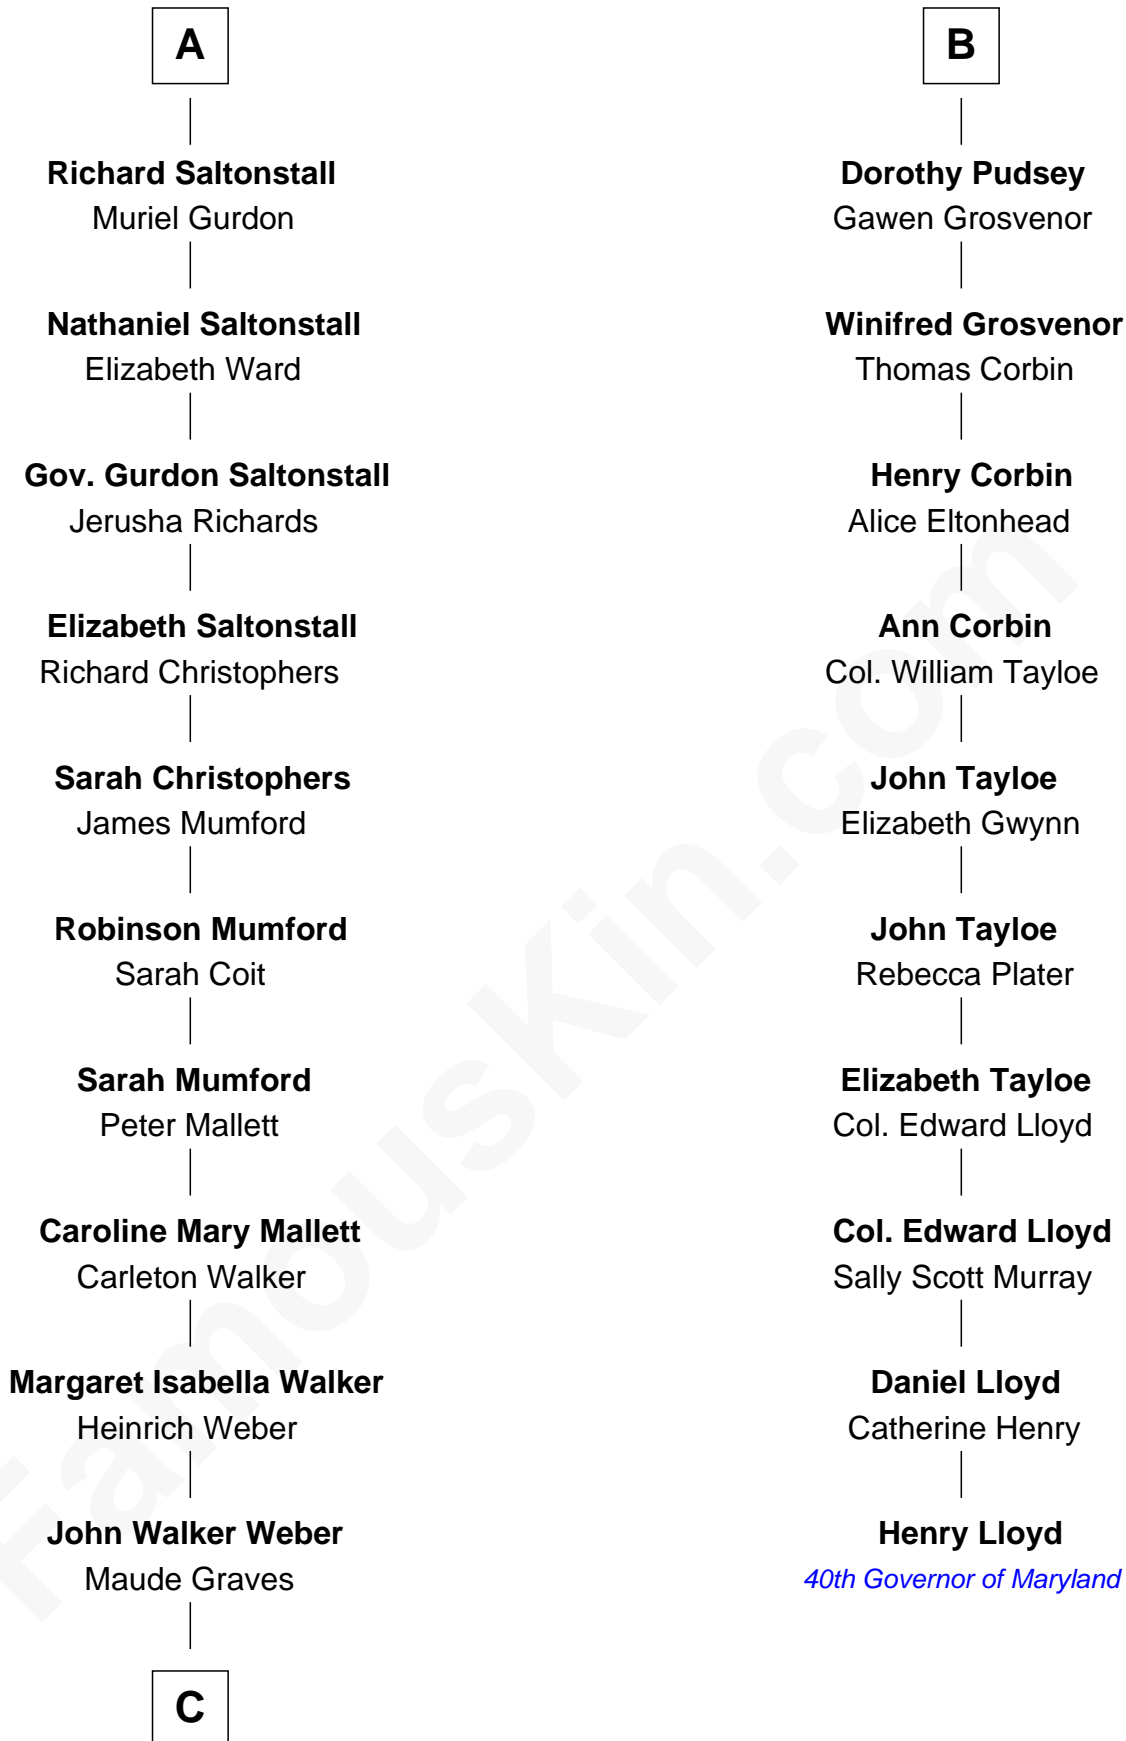

# FamousKin.com Relationship Chart of

**Carly Fiorina**

*CEO of Hewlett-Packard*

16th cousin 3 times removed of

**Henry Lloyd**

*40th Governor of Maryland*

**Eleanor Fitzhugh**

*with husband*

*Philip Darcy*

*with husband*

*Sir Thomas Tunstall*

**C**

—  
**Cara Carleton Weber**

Harold Marvin Sneed

—  
**Joseph Tyree Sneed**

Madelon Montross Juergens