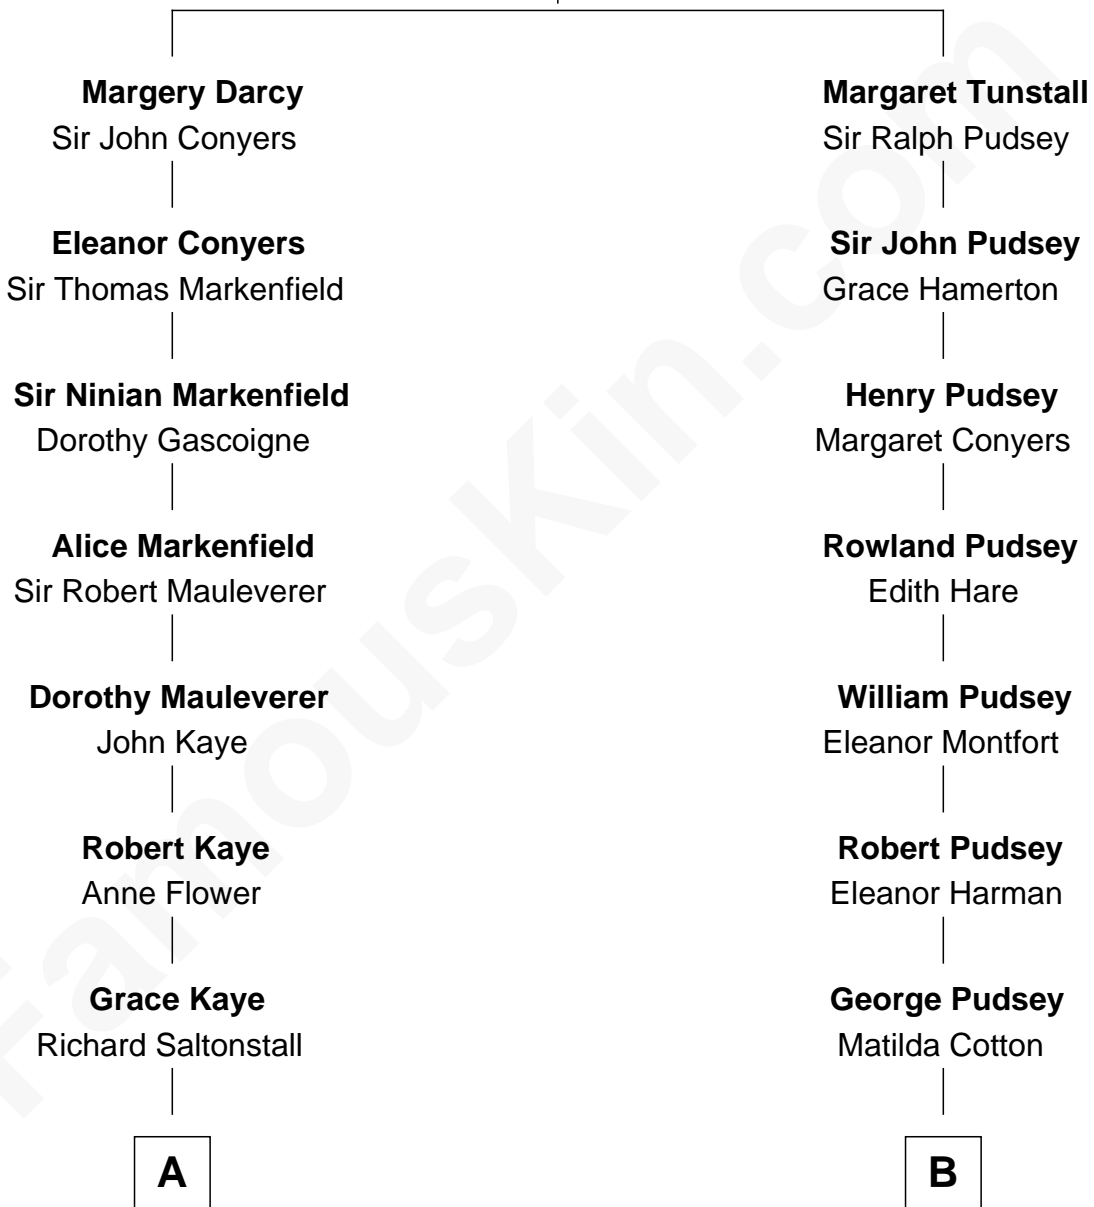

# FamousKin.com Relationship Chart of

**Carly Fiorina**

*CEO of Hewlett-Packard*

16th cousin 3 times removed of

**Henry Lloyd**

*40th Governor of Maryland*

**Eleanor Fitzhugh**

*with husband*

*Philip Darcy*

*with husband*

*Sir Thomas Tunstall*

**C**

—  
**Cara Carleton Weber**

Harold Marvin Sneed

—  
**Joseph Tyree Sneed**

Madelon Montross Juergens