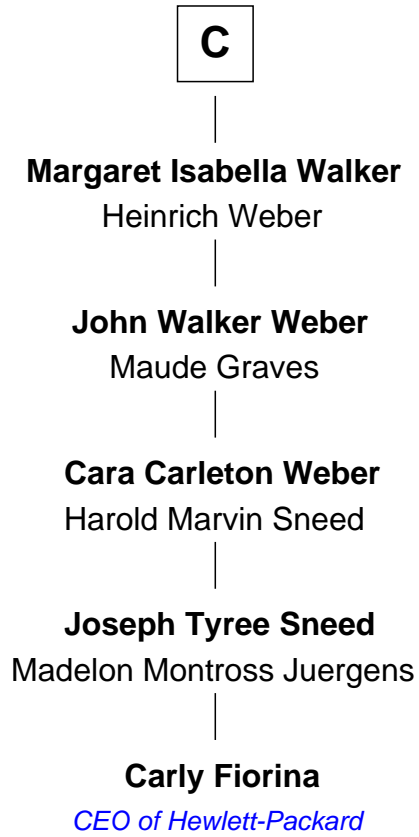

# FamousKin.com Relationship Chart of

**Carly Fiorina**

*CEO of Hewlett-Packard*

17th cousin 4 times removed of

**Henry Lloyd**

*40th Governor of Maryland*

**Sir Robert de Holland**

Maude la Zouche

FamousKin.com