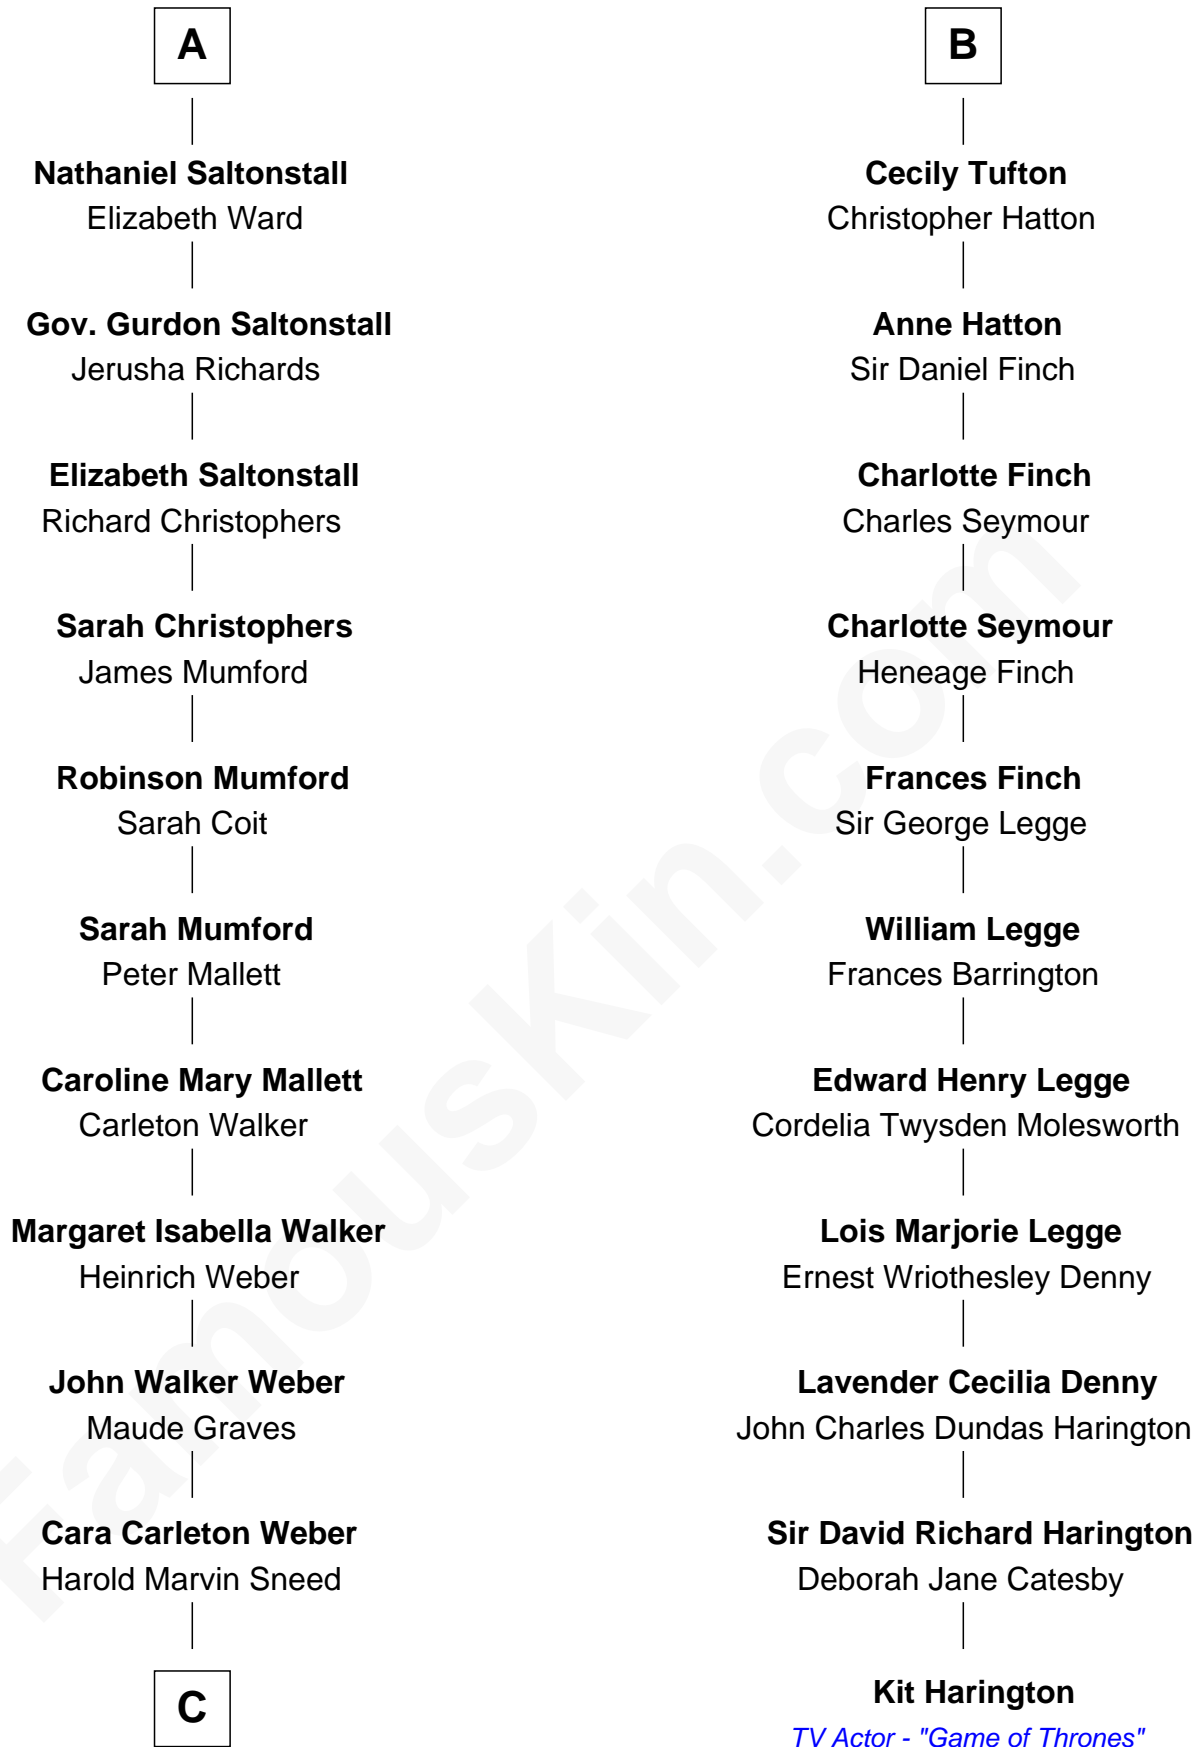

FamousKin.com Relationship Chart of

Carly Fiorina

CEO of Hewlett-Packard

17th cousin 1 time removed of

Kit Harington

TV Actor - "Game of Thrones"

Sir Henry Percy
Eleanor Poynings

Margaret Percy
Sir William Gascoigne

Dorothy Gascoigne
Sir Ninian Markenfield

Alice Markenfield
Sir Robert Mauleverer

Dorothy Mauleverer
John Kaye

Robert Kaye
Anne Flower

Grace Kaye
Richard Saltonstall

Richard Saltonstall
Muriel Gurdon

A

Henry Percy
Maud Herbert

Henry Algernon Percy
Catherine Spencer

Margaret Percy
Henry Clifford

Henry Clifford
Anne Dacre

Sir George Clifford
Margaret Russell

Ann Clifford
Richard Sackville

Margaret Sackville
John Tufton

B

C