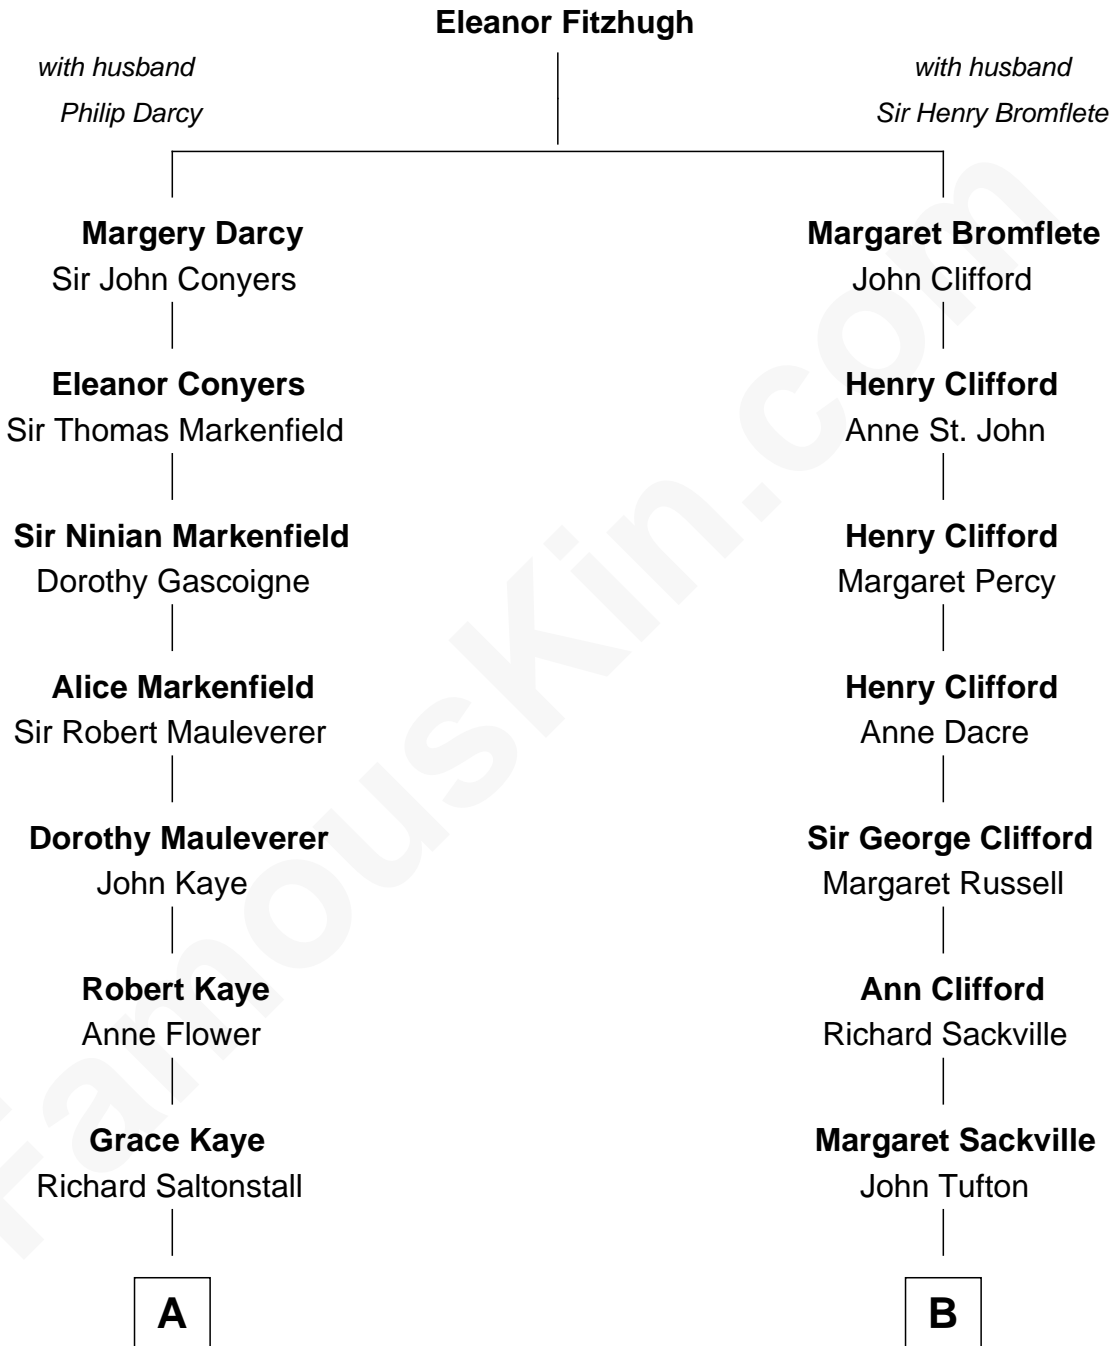

FamousKin.com Relationship Chart of

Carly Fiorina

CEO of Hewlett-Packard

17th cousin 2 times removed of

Kit Harington

TV Actor - "Game of Thrones"

C

—
Cara Carleton Weber

Harold Marvin Sneed

—
Joseph Tyree Sneed

Madelon Montross Juergens

—
Carly Fiorina

CEO of Hewlett-Packard

FamousKin.com