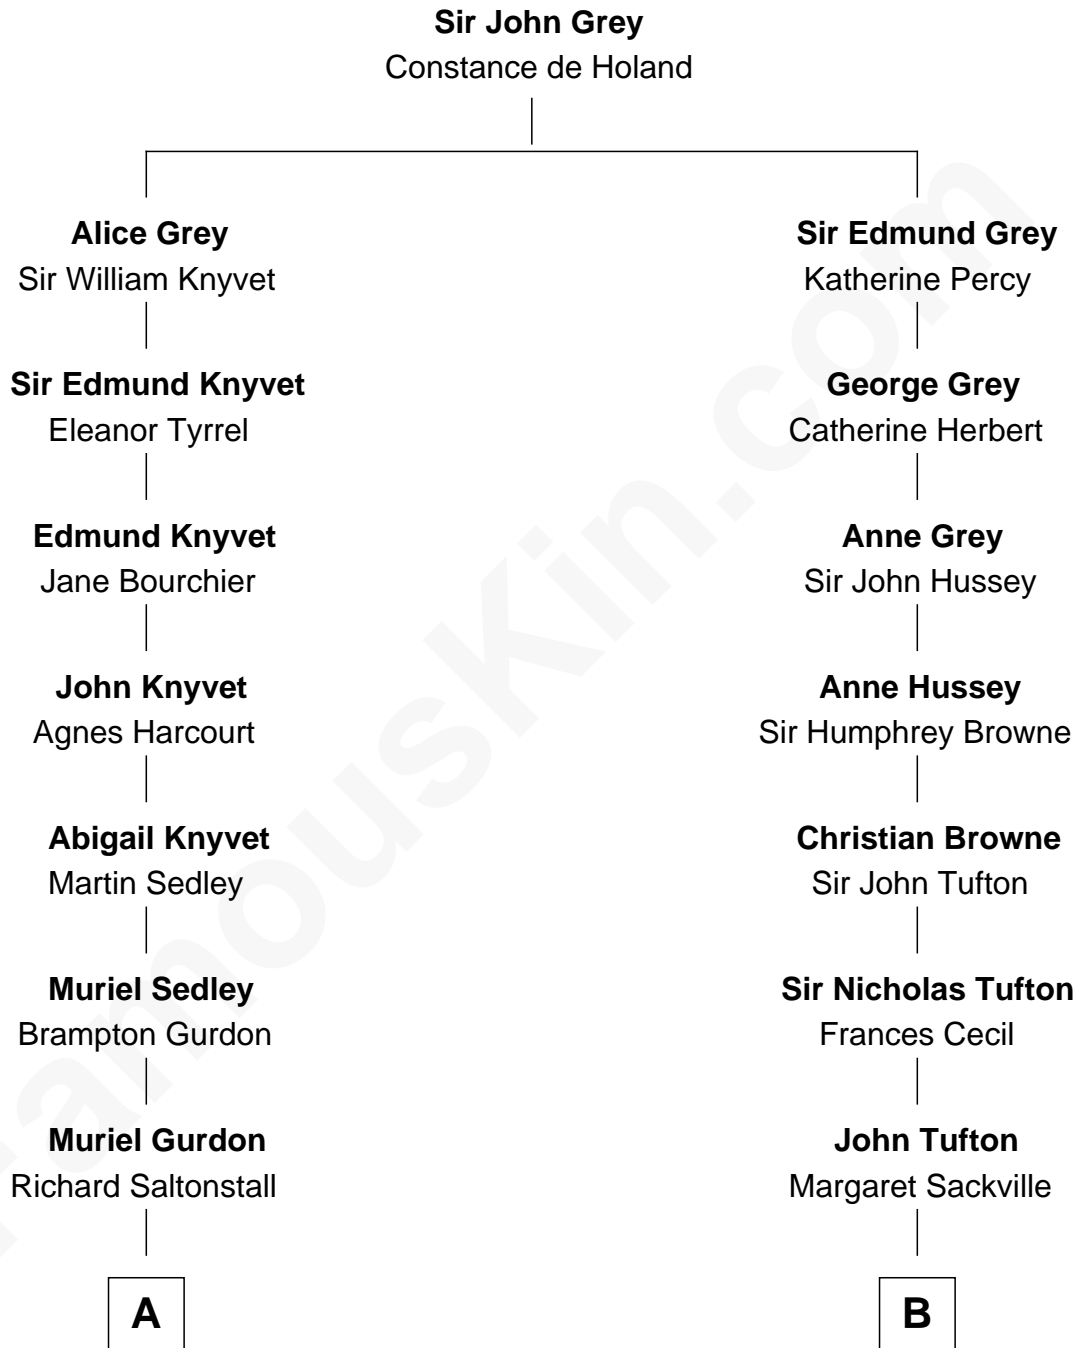

FamousKin.com Relationship Chart of

Carly Fiorina

CEO of Hewlett-Packard

17th cousin 1 time removed of

Kit Harington

TV Actor - "Game of Thrones"

C

Joseph Tyree Sneed
Madelon Montross Juergens