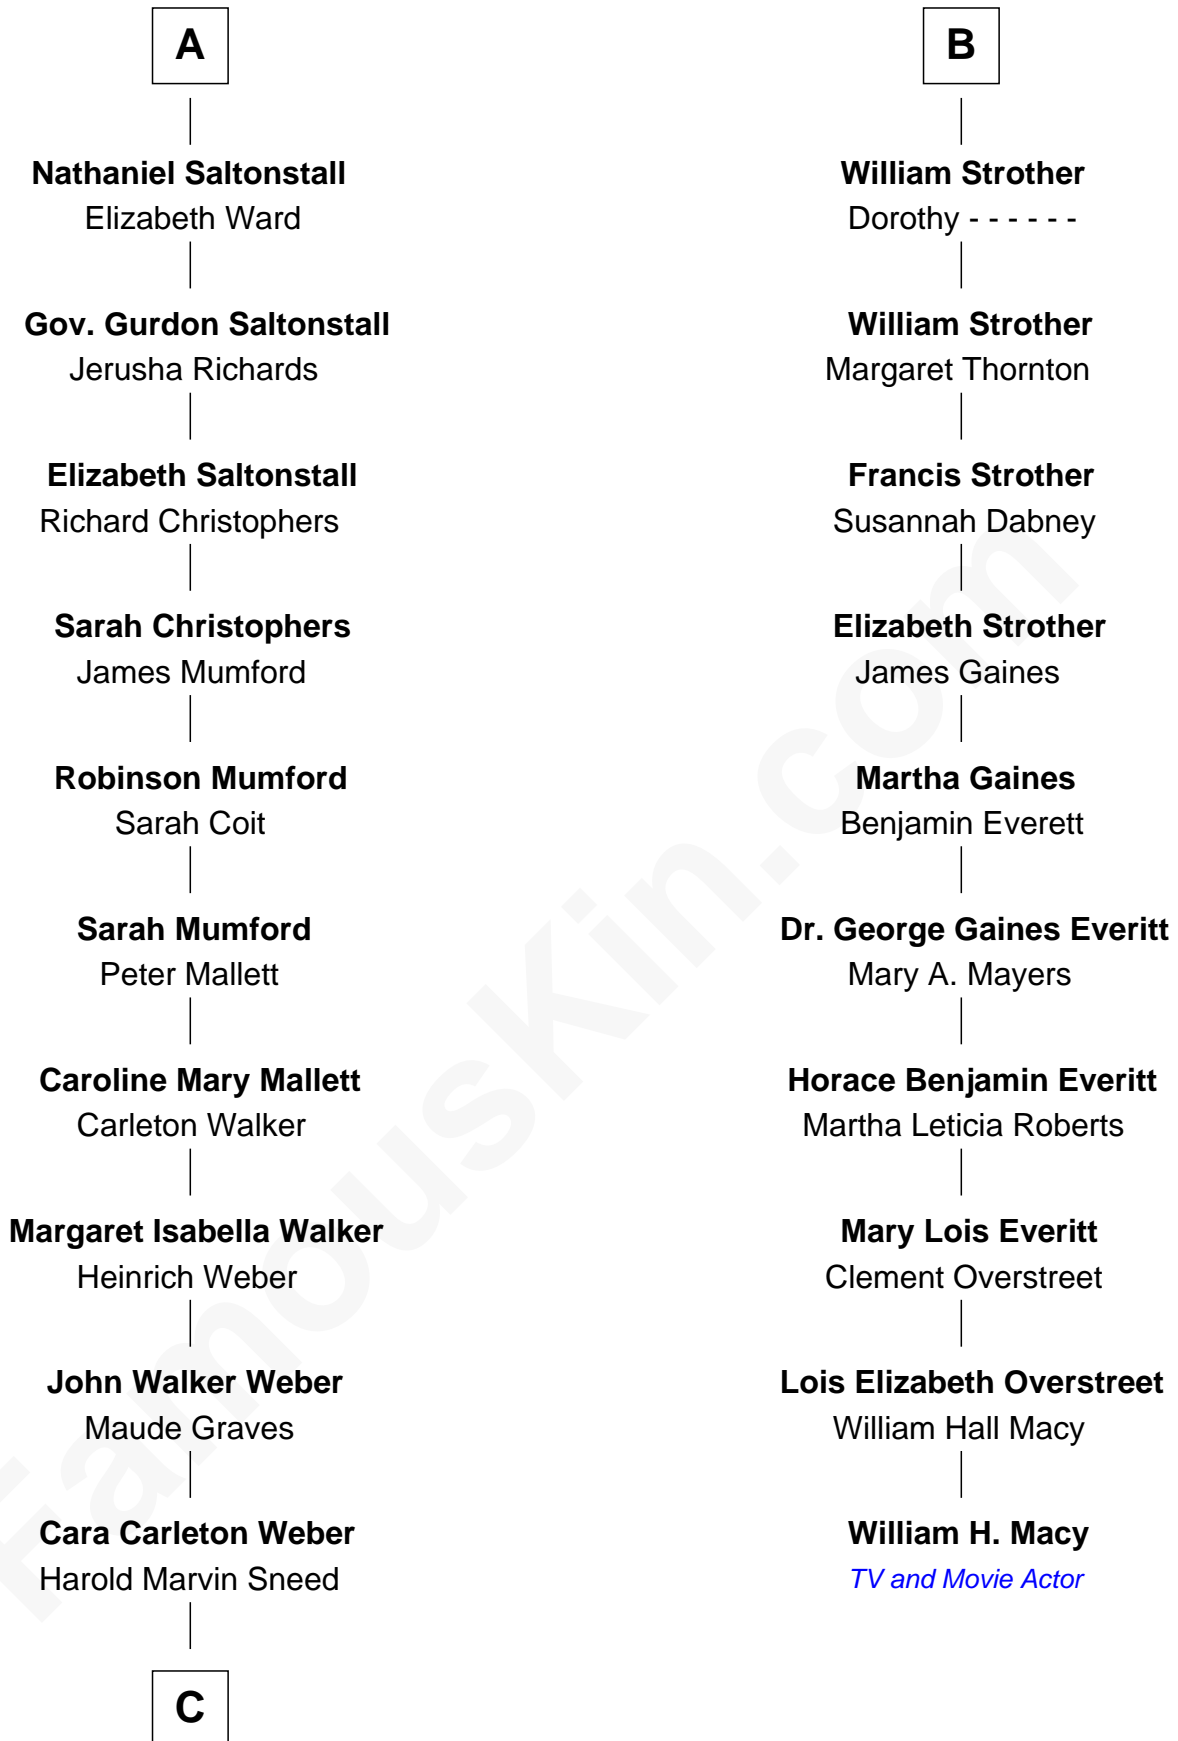

FamousKin.com

Relationship Chart of

Carly Fiorina

CEO of Hewlett-Packard

16th cousin 2 times removed of

William H. Macy

TV and Movie Actor

Sir John Bouchier

Margaret Berners

Sir Humphrey Bouchier

Elizabeth Tilney

Sir John Bouchier

Katherine Howard

Jane Bouchier

Edmund Knyvet

John Knyvet

Agnes Harcourt

Abigail Knyvet

Martin Sedley

Muriel Sedley

Brampton Gurdon

Muriel Gurdon

Richard Saltonstall

A

Sir John Conyers

Agnes Bowes

Eleanor Conyers

Lancelot Strother

William Strother

Elizabeth - - - - -

B

C