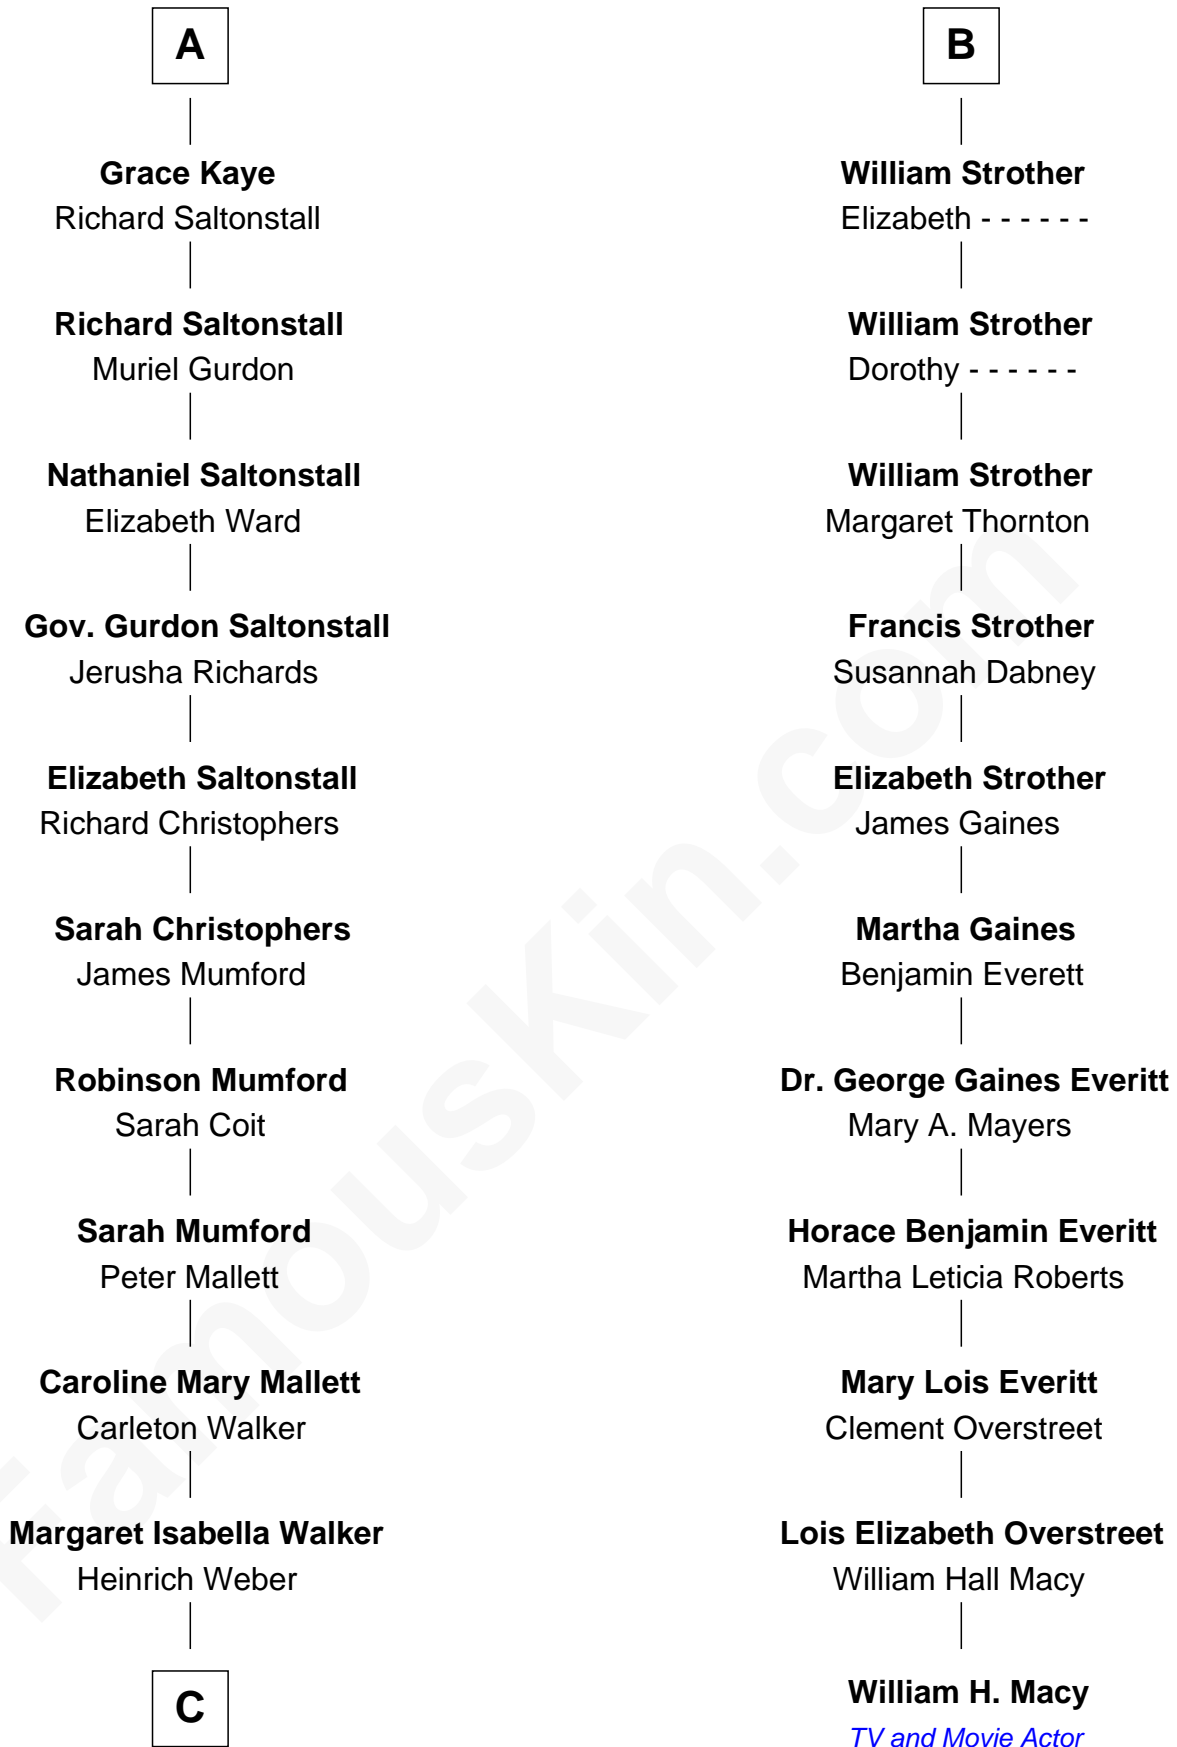

FamousKin.com Relationship Chart of

Carly Fiorina

CEO of Hewlett-Packard

17th cousin 3 times removed of

William H. Macy

TV and Movie Actor

Sir Ralph Neville

Joan Beaufort

FamousKin.com