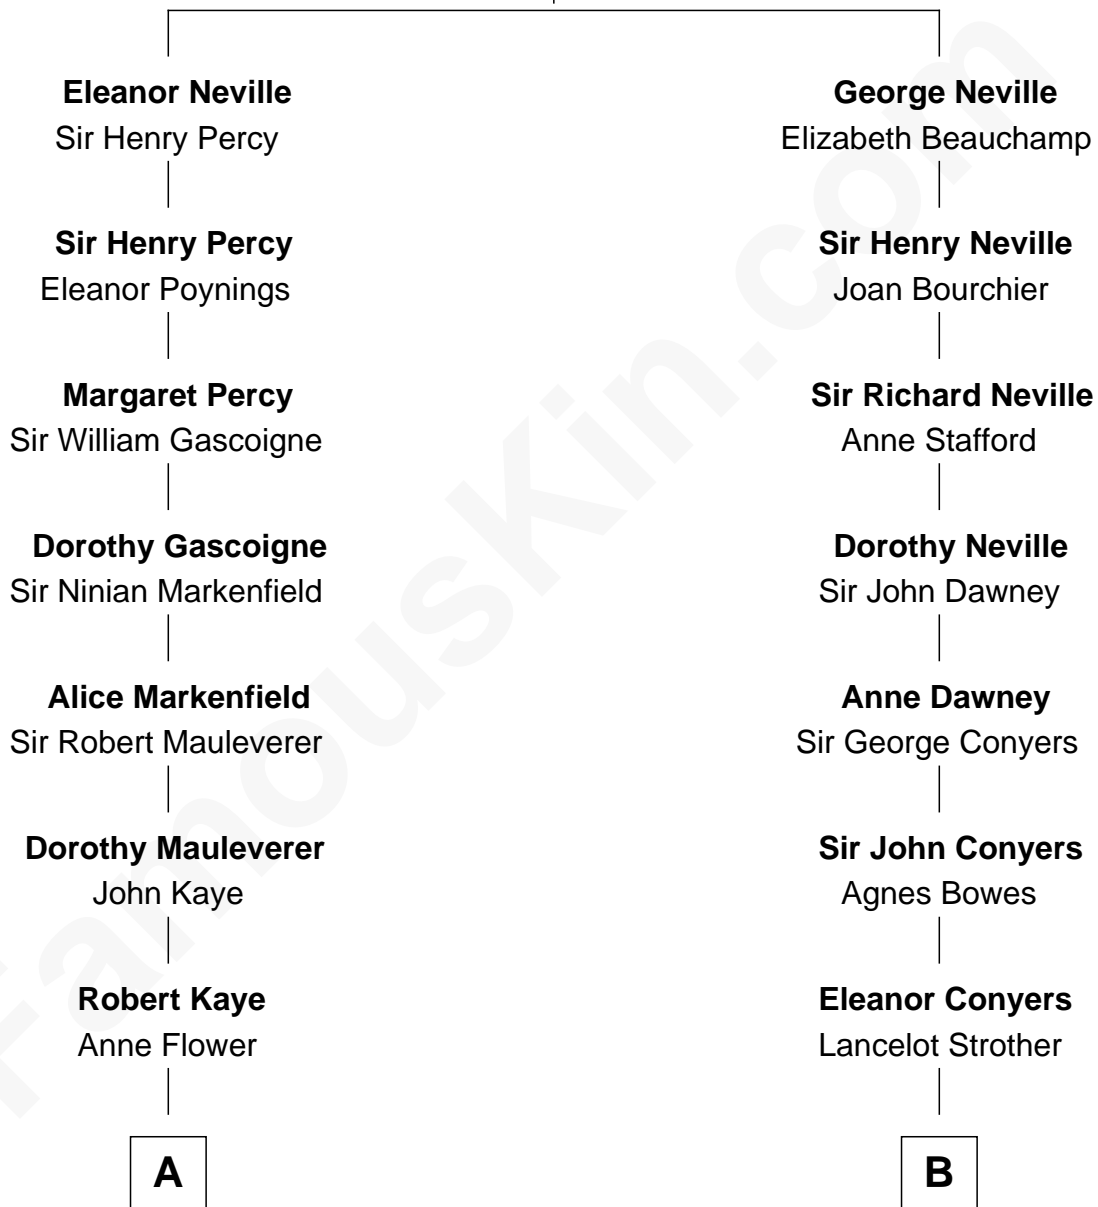

FamousKin.com Relationship Chart of

Carly Fiorina

CEO of Hewlett-Packard

17th cousin 3 times removed of

William H. Macy

TV and Movie Actor

Sir Ralph Neville

Joan Beaufort

FamousKin.com