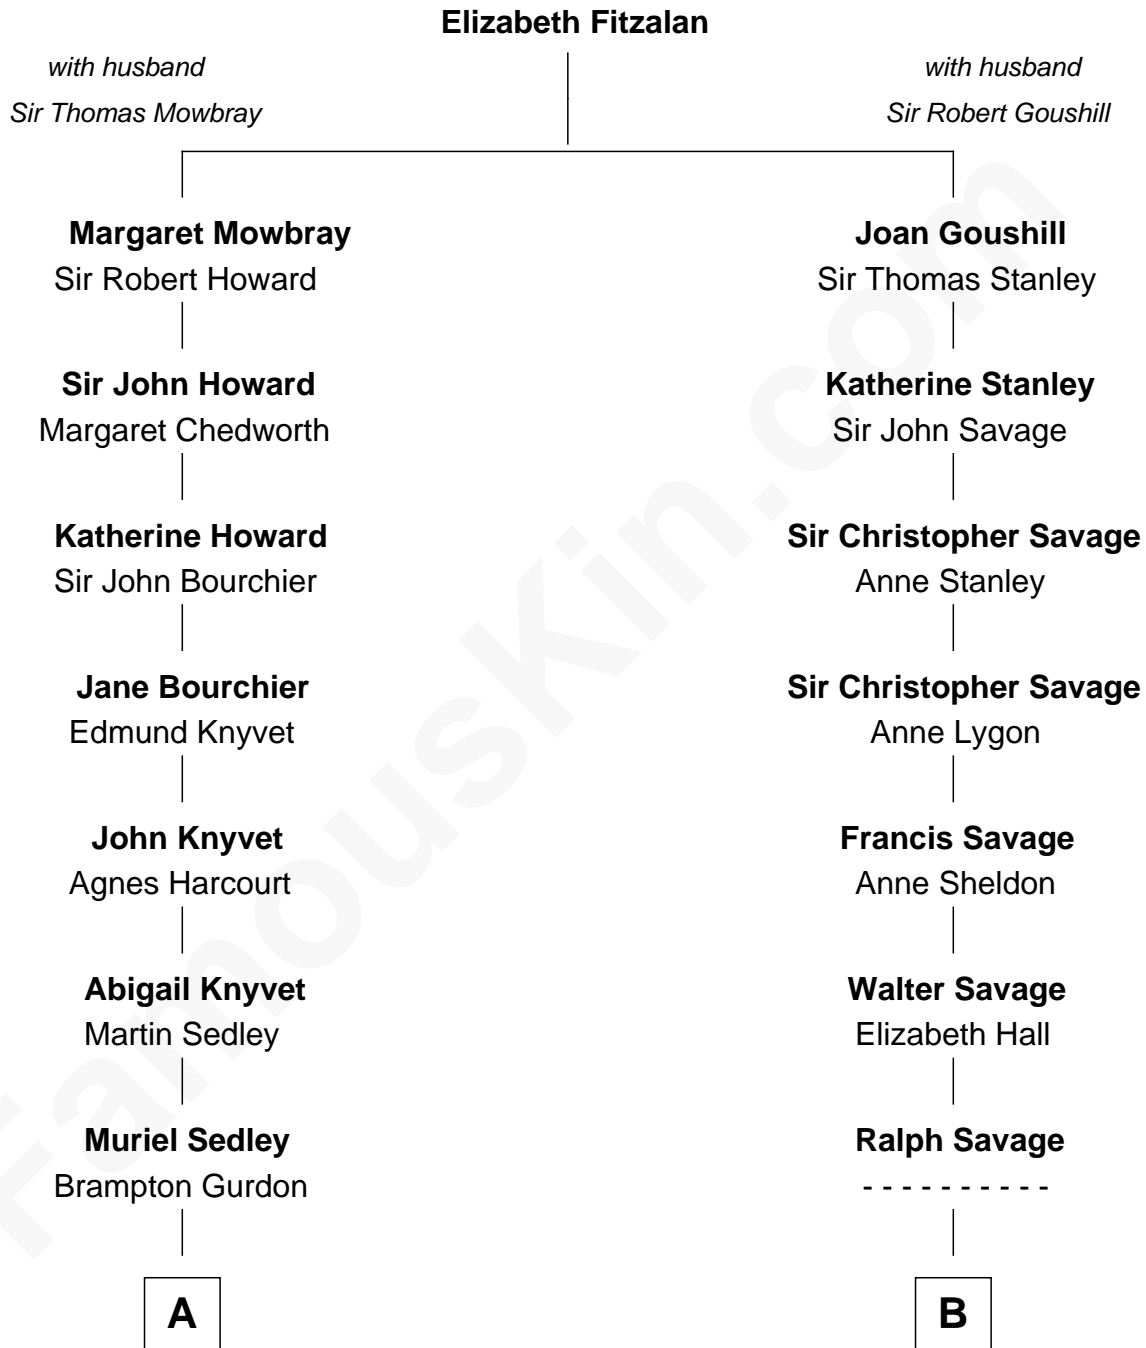

FamousKin.com Relationship Chart of

Carly Fiorina

CEO of Hewlett-Packard

17th cousin 2 times removed of

William H. Macy

TV and Movie Actor

C

—
Cara Carleton Weber

Harold Marvin Sneed

—
Joseph Tyree Sneed

Madelon Montross Juergens

—
Carly Fiorina

CEO of Hewlett-Packard

FamousKin.com