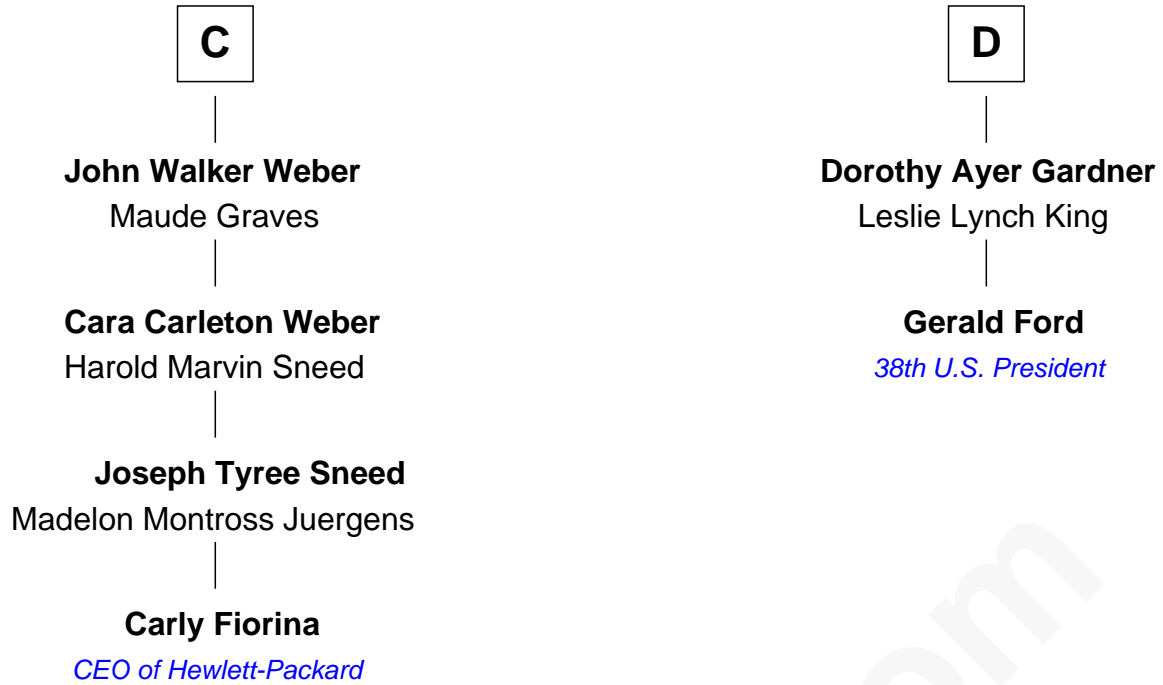

# FamousKin.com Relationship Chart of

**Carly Fiorina**

*CEO of Hewlett-Packard*

18th cousin 2 times removed of

**Gerald Ford**

*38th U.S. President*

**Sir John Berkeley**  
Elizabeth Betteshorne

**Eleanor Berkeley**  
Sir Richard Poynings

**Robert Kaye**  
Anne Flower

**A**

**Elizabeth Berkeley**  
Sir John Sutton

**Eleanor Sutton**  
Sir Henry Beaumont

**Constance Beaumont**  
John Mytton

**Joyce Mytton**  
John Harpersfield

**Edward Harpersfield alias Mytton**  
Anne Skrimshire

**Katherine Mytton**  
Roger Marshall

**Elizabeth Marshall**  
Thomas Lewis

**B**

FamousKin.com