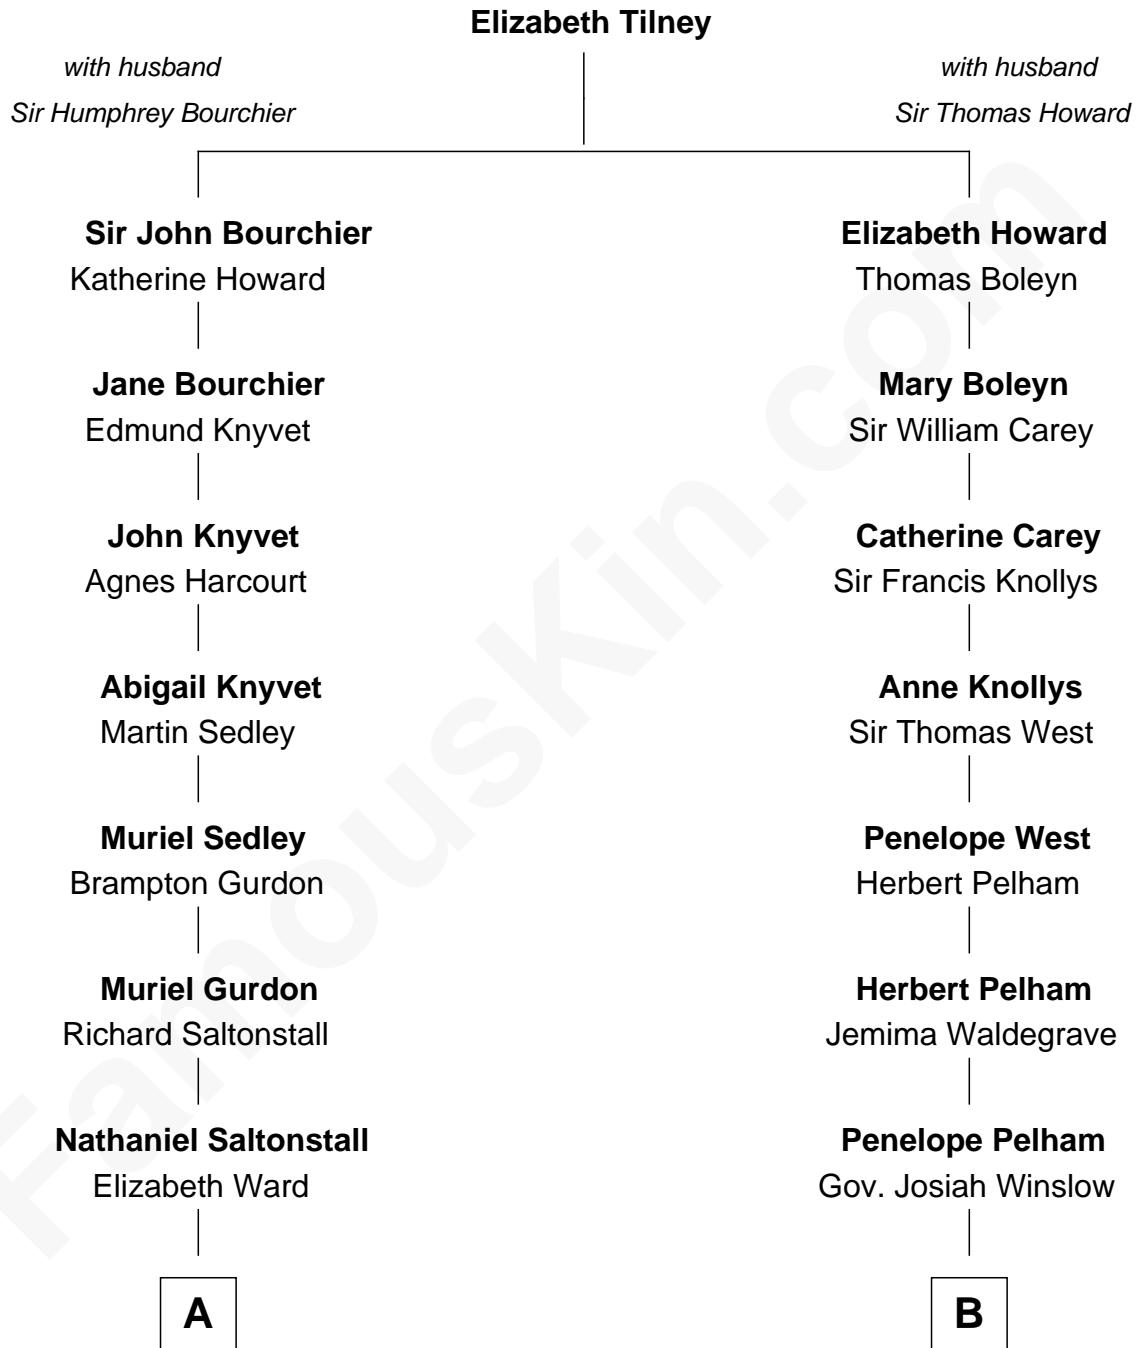

FamousKin.com Relationship Chart of

Carly Fiorina

CEO of Hewlett-Packard

17th cousin of

John Cena

Movie Actor and WWE Pro Wrestler

Carly Fiorina photo by [Gage Skidmore](#) (CC BY-SA 2.0)

John Cena photo by [Edward Joseph Herson II](#)