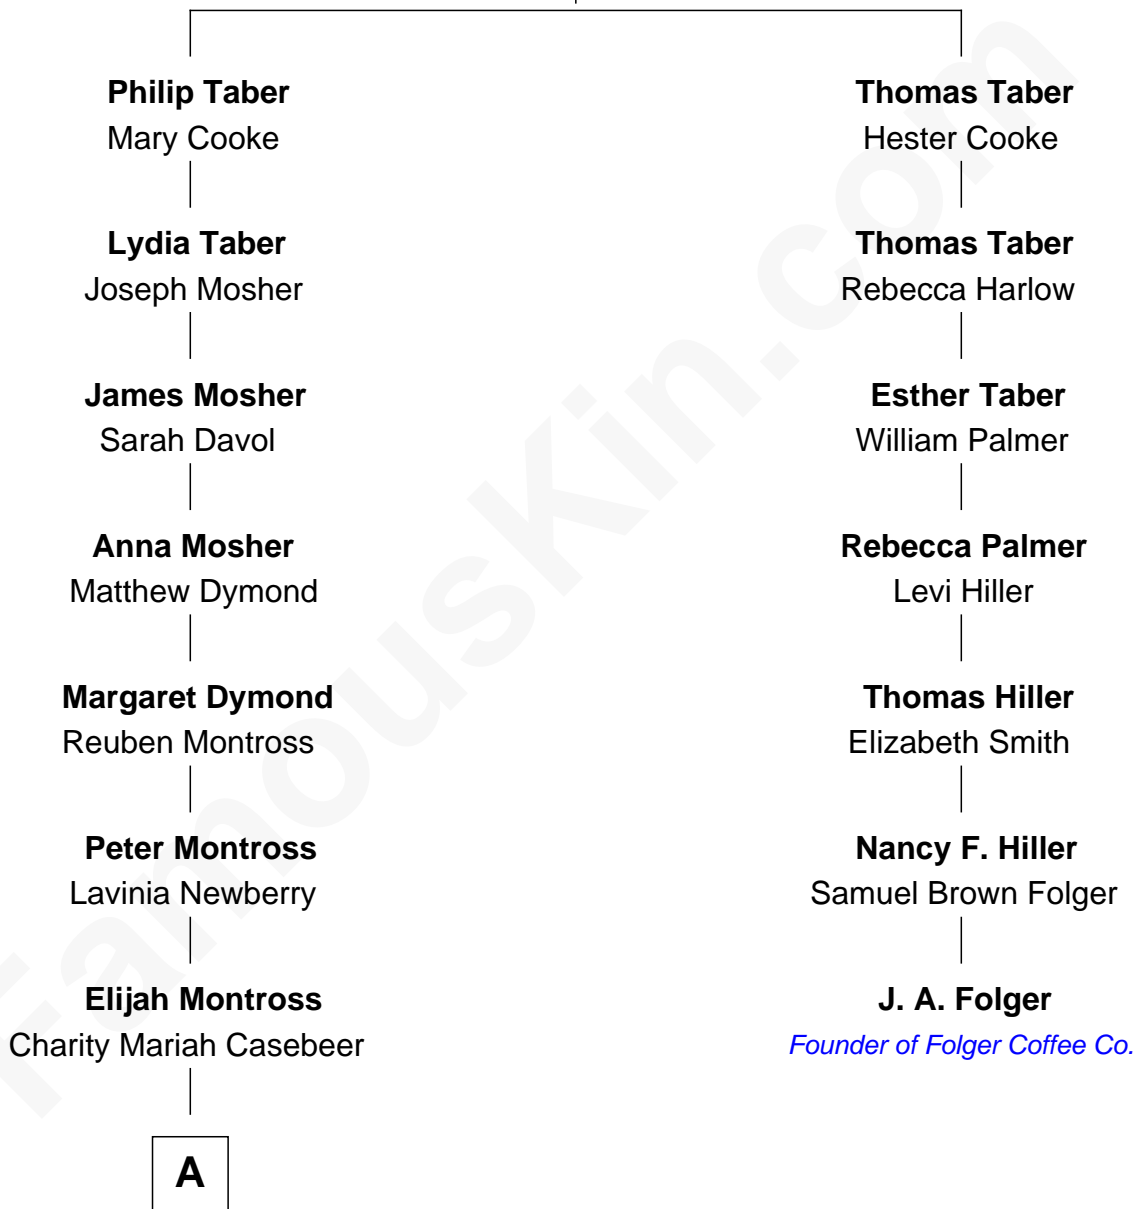

FamousKin.com Relationship Chart of

Carly Fiorina

CEO of Hewlett-Packard

6th cousin 4 times removed of

J. A. Folger

Founder of Folger Coffee Company

Philip Taber
Lydia Masters

A

—
Emma Charlotte Montross

George M. Hall

—
Clara Marie Hall

Edgar Adam Juergens

—
Madelon Montross Juergens

Joseph Tyree Sneed

—
Carly Fiorina

CEO of Hewlett-Packard