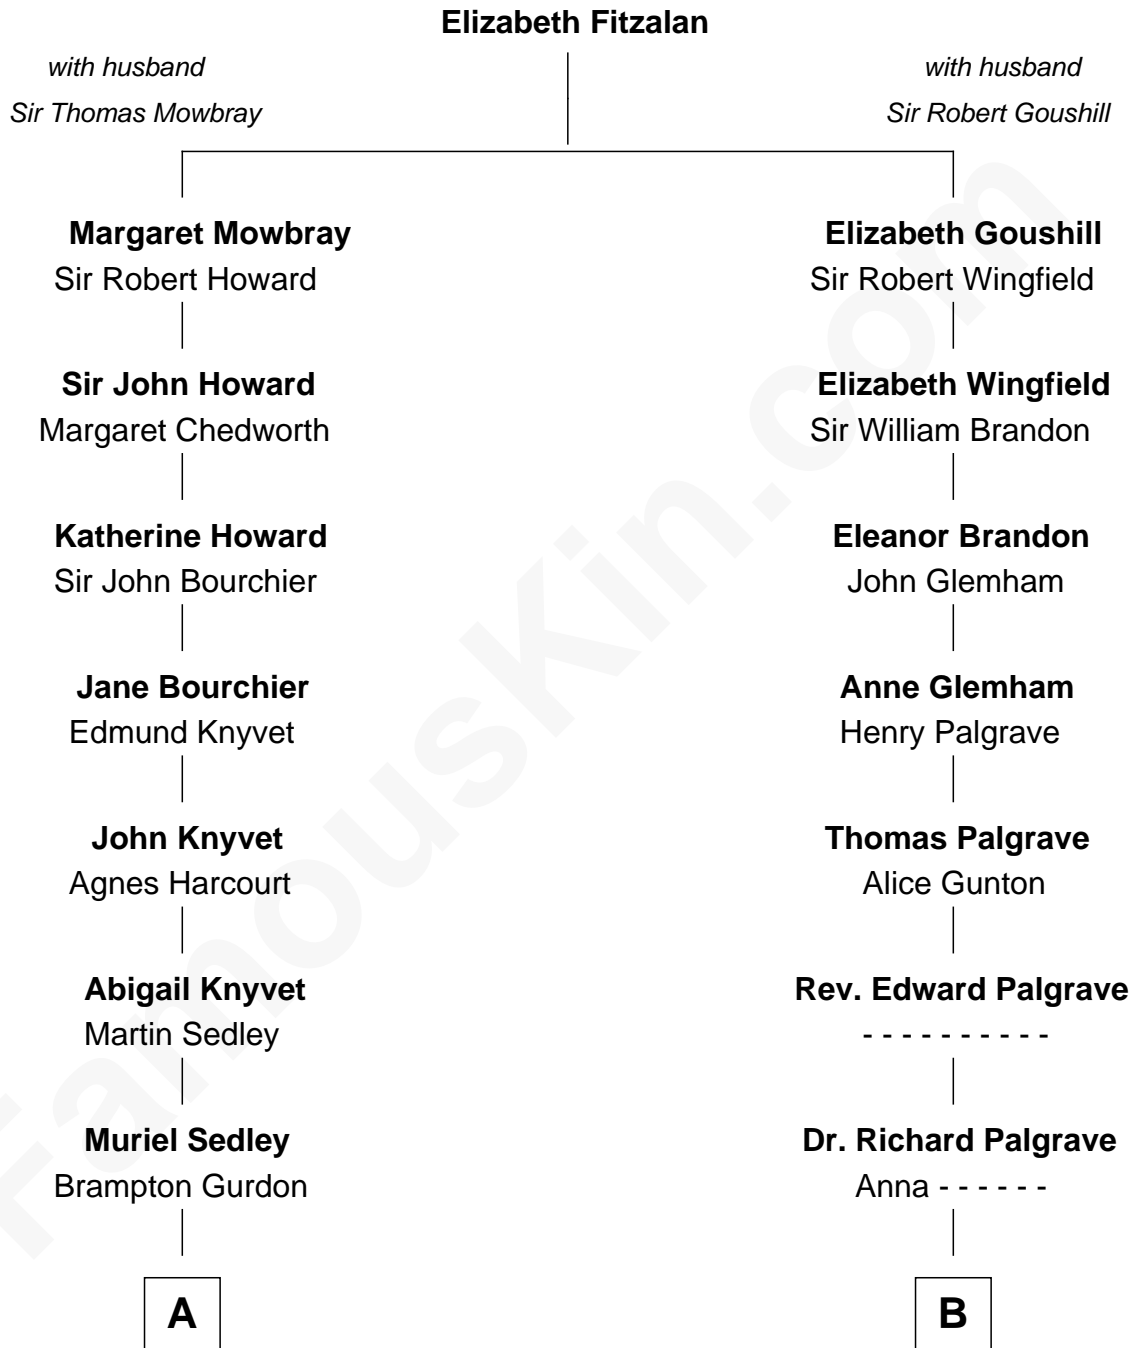

# FamousKin.com Relationship Chart of

**Carly Fiorina**

*CEO of Hewlett-Packard*

14th cousin 5 times removed of

**J. A. Folger**

*Founder of Folger Coffee Company*

**C**

—  
**Cara Carleton Weber**

Harold Marvin Sneed

—  
**Joseph Tyree Sneed**

Madelon Montross Juergens

—  
**Carly Fiorina**

*CEO of Hewlett-Packard*

FamousKin.com