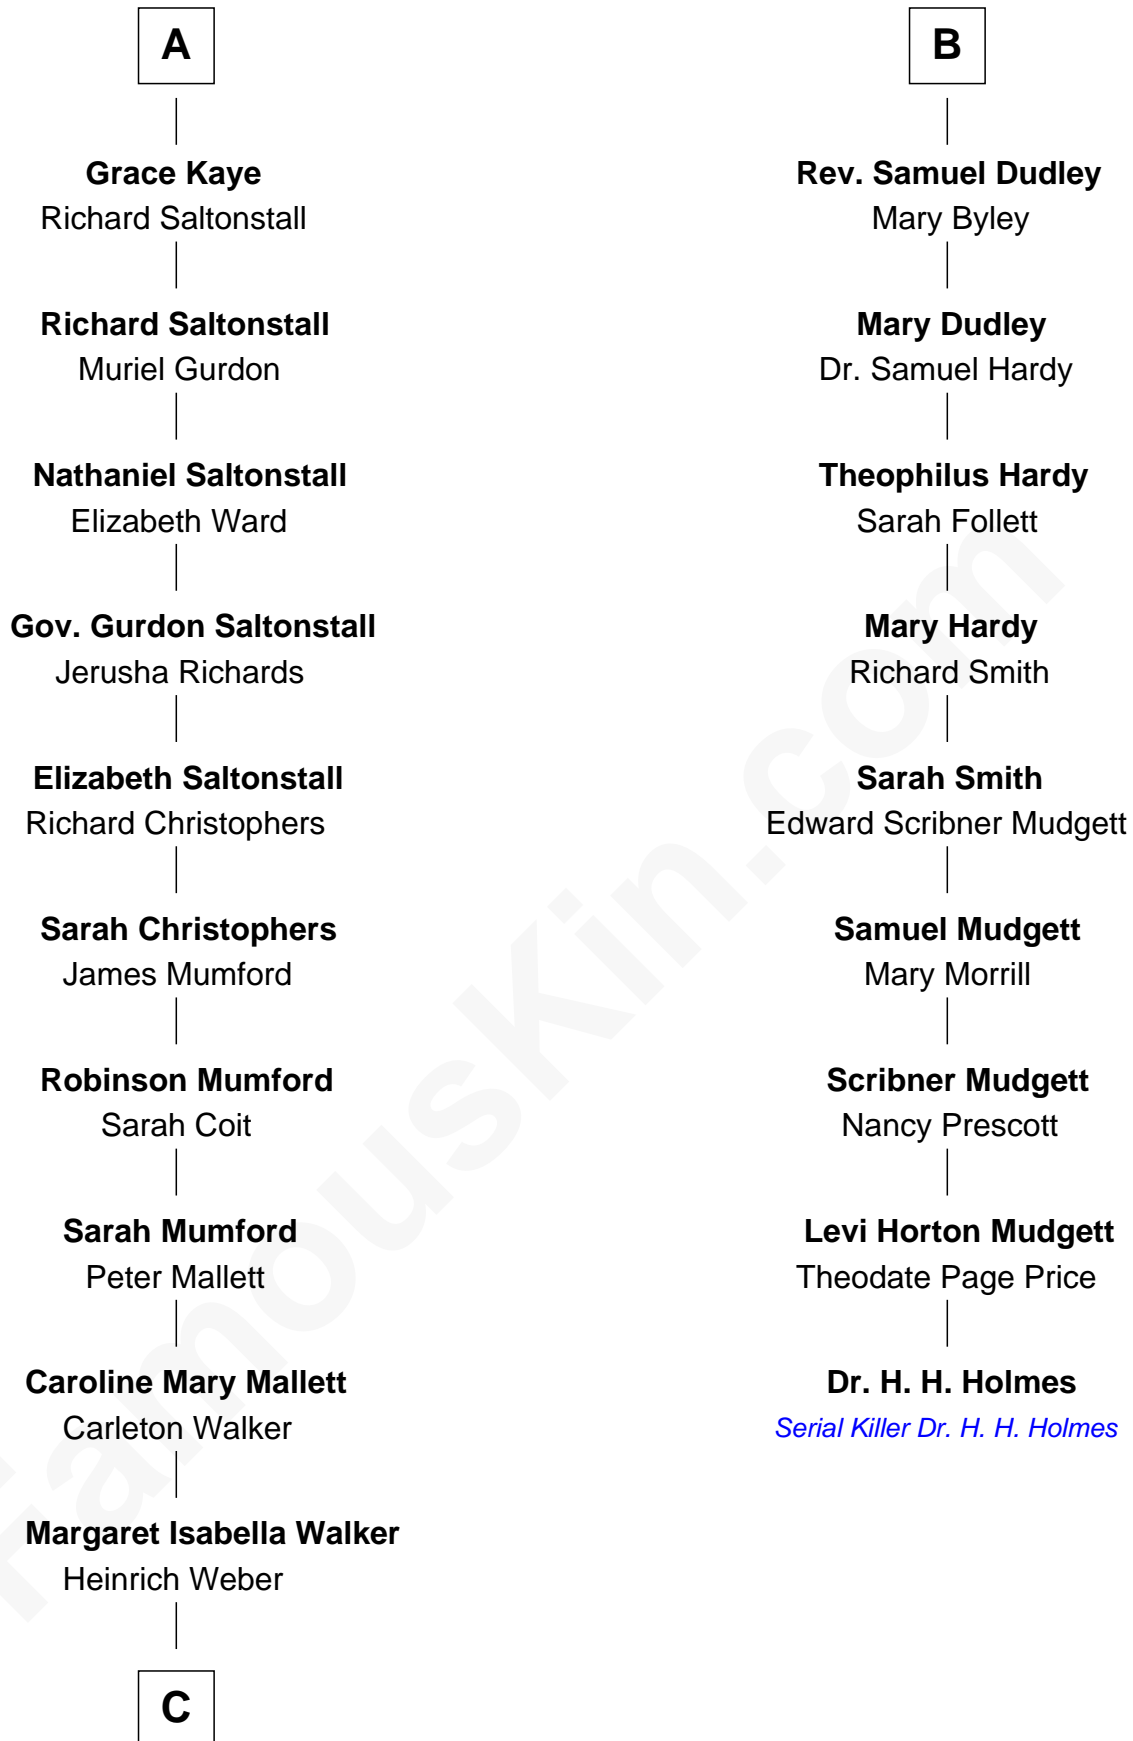

FamousKin.com

Relationship Chart of

Carly Fiorina

CEO of Hewlett-Packard

15th cousin 5 times removed of

Dr. H. H. Holmes

Serial Killer aka "Devil in the White City"

FamousKin.com