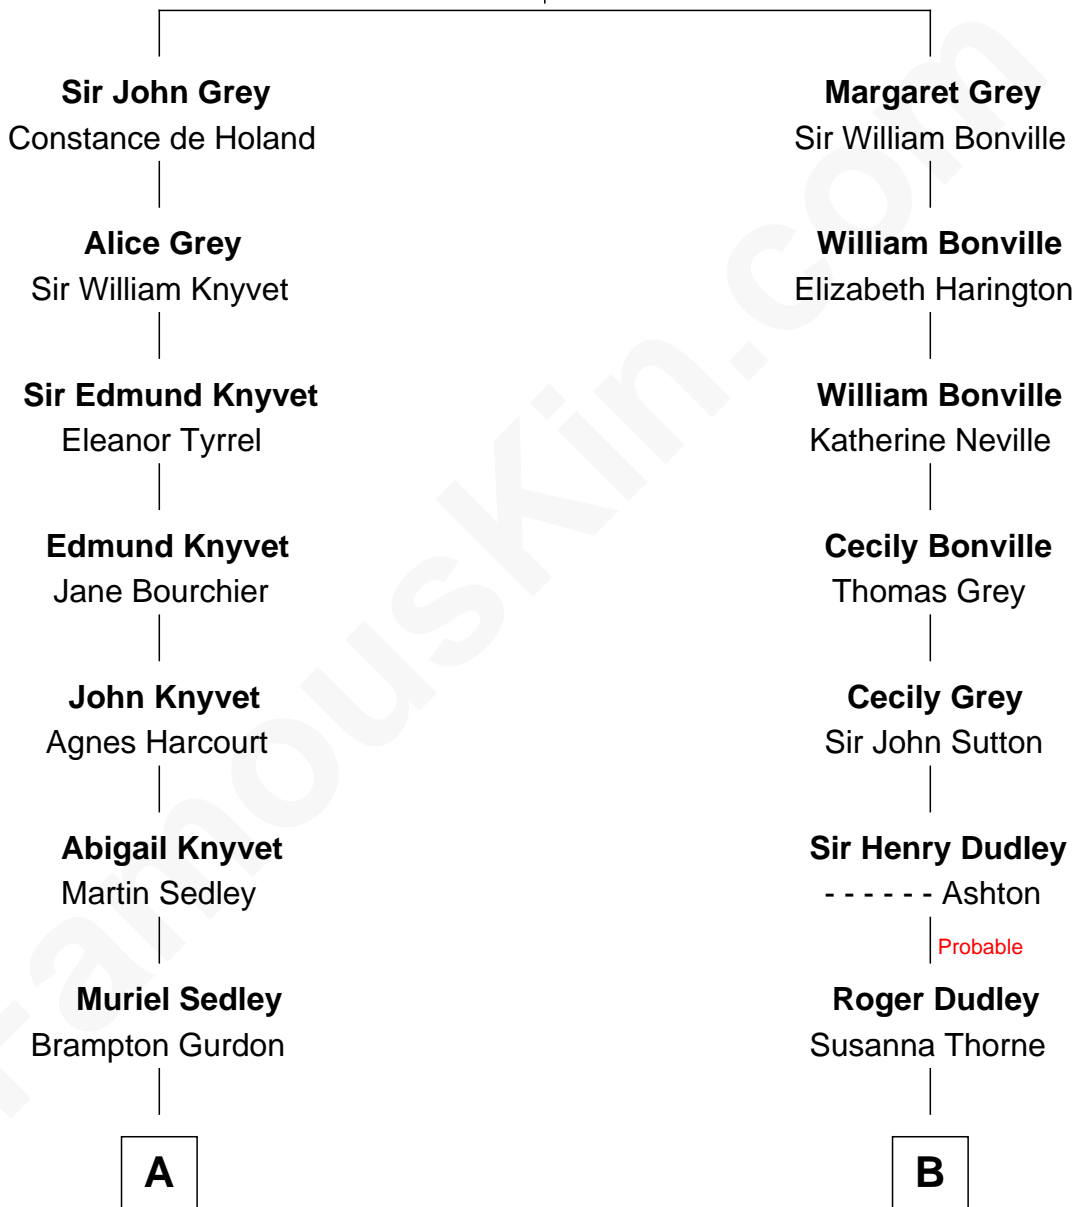

FamousKin.com Relationship Chart of

Carly Fiorina

CEO of Hewlett-Packard

16th cousin 3 times removed of

Dr. H. H. Holmes

Serial Killer aka "Devil in the White City"

Sir Reynold Grey

Margaret de Ros

C

—
Cara Carleton Weber

Harold Marvin Sneed

—
Joseph Tyree Sneed

Madelon Montross Juergens

—
Carly Fiorina

CEO of Hewlett-Packard

FamousKin.com